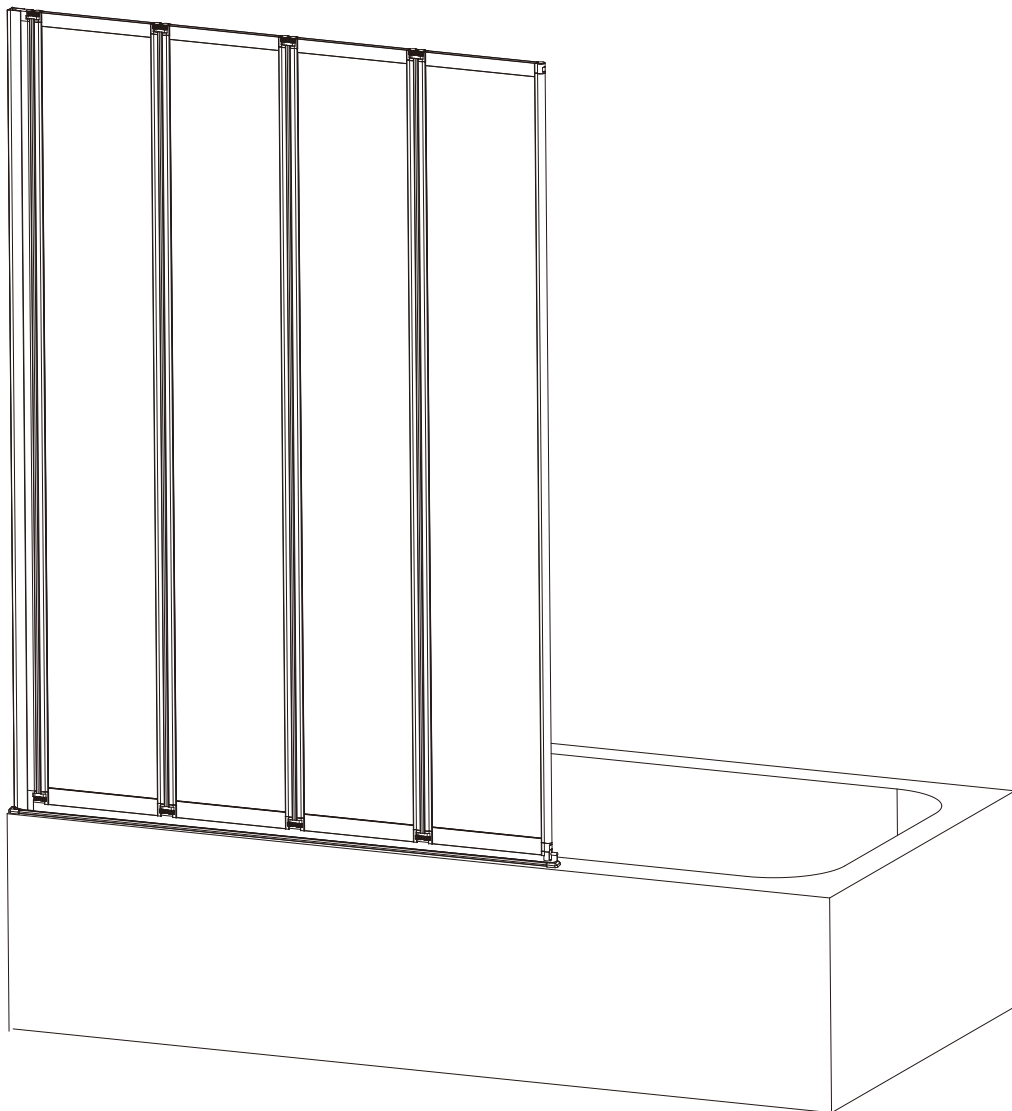

# 4mm SECTION FOLDING BATH SCREEN GUIDE

This product is heavy and may require two people to install.

## Step 1 DRILLING WALL PROFILE TO THE WALL

Shower Screens