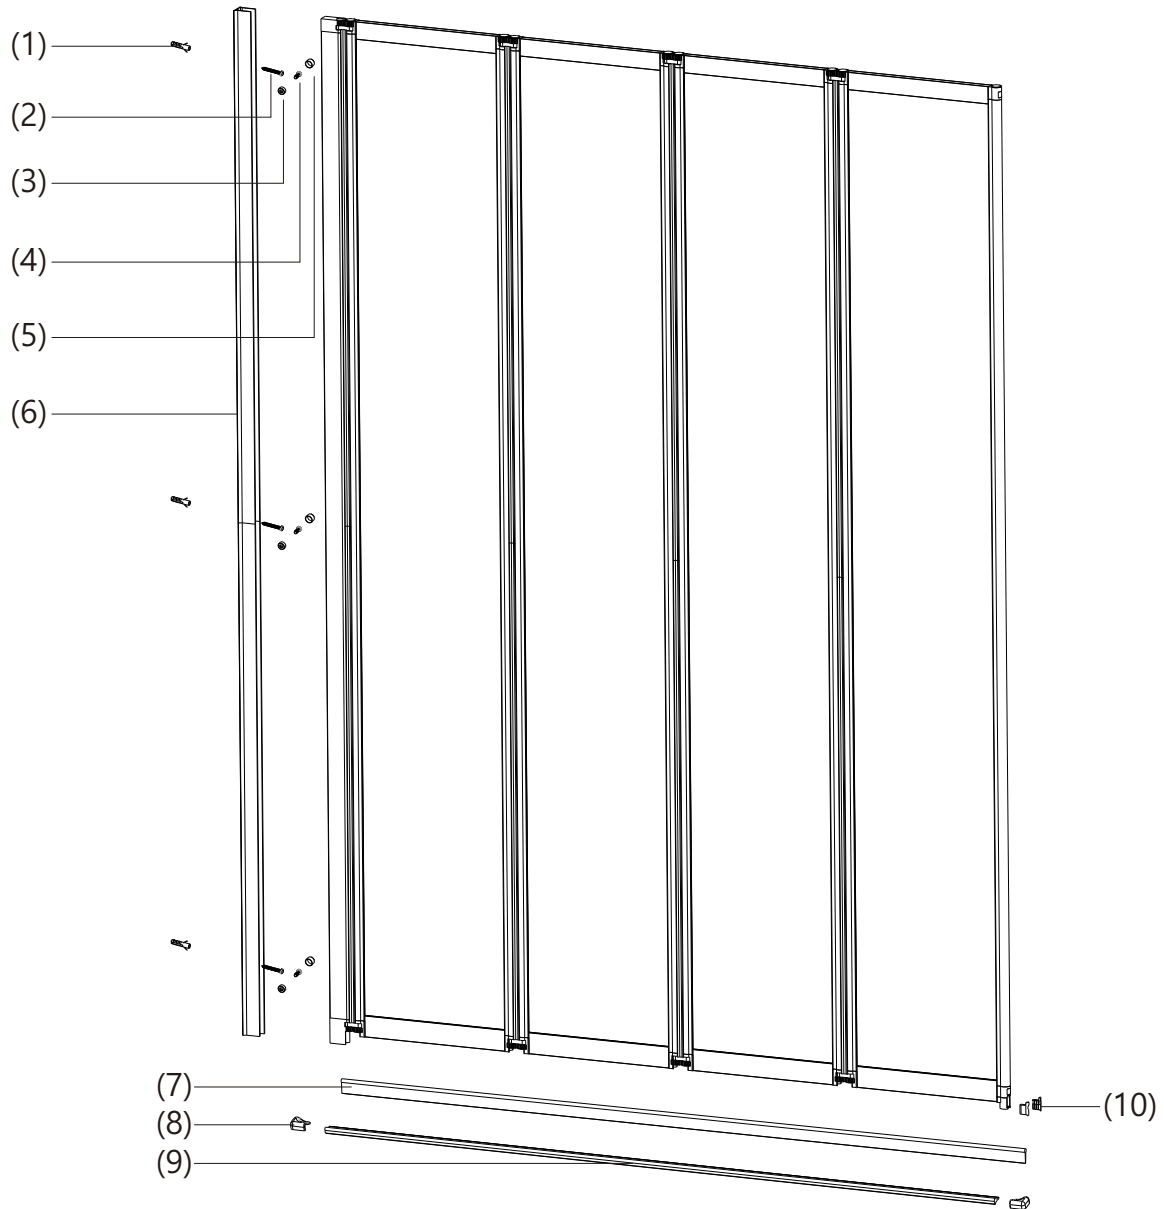

ASSEMBLY INSTRUCTIONS - DRAWING

- (1) 3x Wall Plugs
- (2) 3x Screws 4x30
- (3) 3x Screws Clips
- (4) 3x Screws 4x12
- (5) 3x Screw Cover Caps
- (6) 1x Wall Profile
- (7) 1x Bottom Seal
- (8) 2x Drip Strip End Caps L/R
- (9) 1x Drip Strip
- (10) 2x Bottom Caps L/R