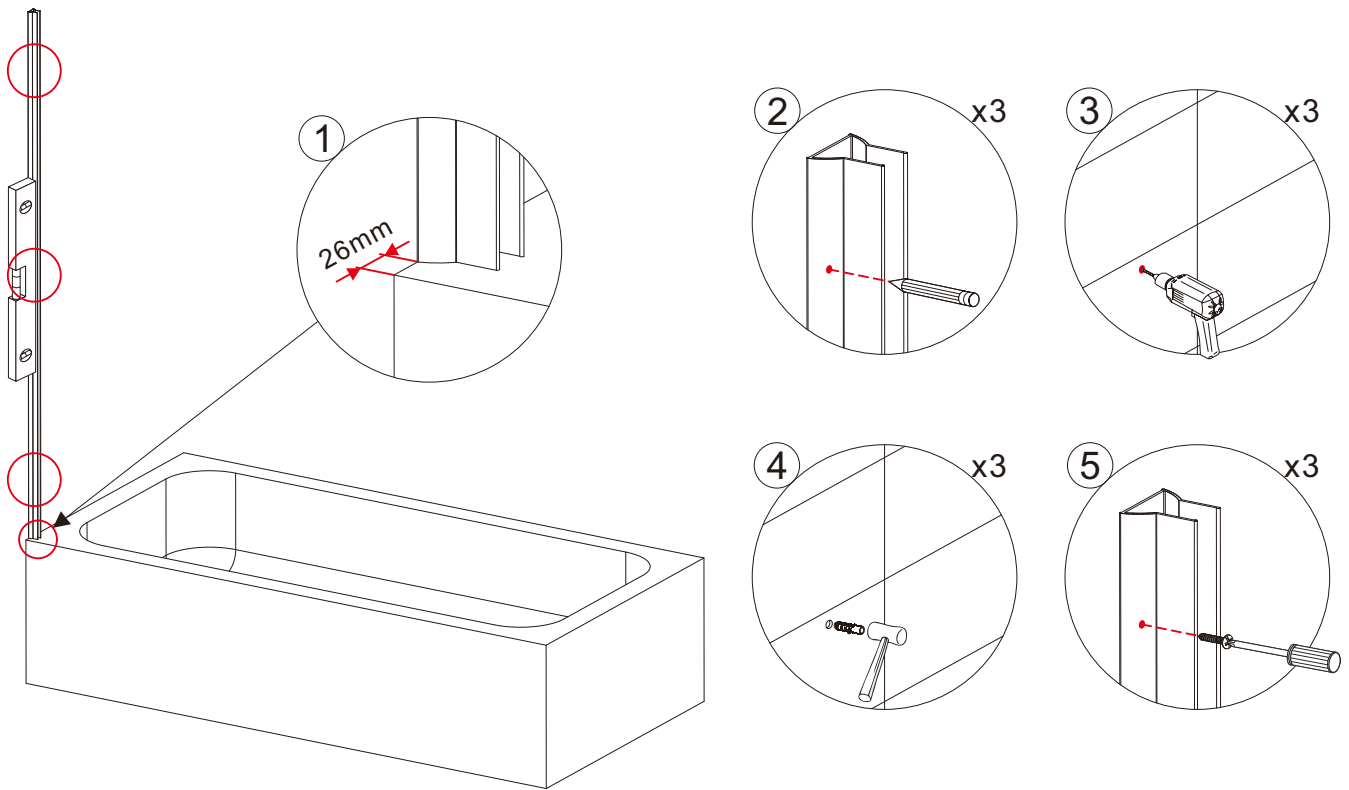

## TOOLS REQUIRED

DESCRIPTION	PART IMAGE	DESCRIPTION	PART IMAGE
Tape measure		Drill	
Spirit level		Flat-head Screwdriver	
Pencil		Cross head Screwdriver	 PZ1
Ø6mm Drill bit		Mallet	
Ø3mm Drill bit		Silicone Sealant	

## Step 1 DRILLING WALL PROFILE TO THE WALL