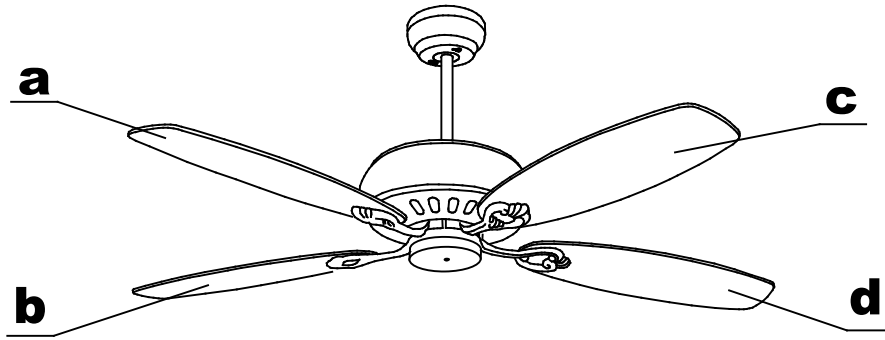

LEDS C4[®]

STEM / 30-5377

LEDS C4⁺

8

9

①	LIGHT ON/OFF
②	FAN ON/OFF
③	4
④	3
⑤	2
⑥	F/R
⑦	5
⑧	1
⑨	1H
⑩	8H
⑪	4H

5

6