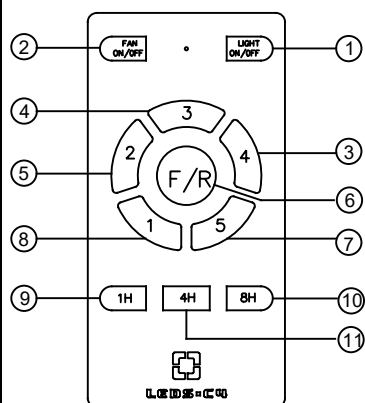

LEDS C4[®]

STEM / 30-5377

LEDS C4⁺

8

9

①	LIGHT ON/OFF
②	FAN ON/OFF
③	4
④	3
⑤	2
⑥	F/R
⑦	5
⑧	1
⑨	1H
⑩	8H
⑪	4H

5

6