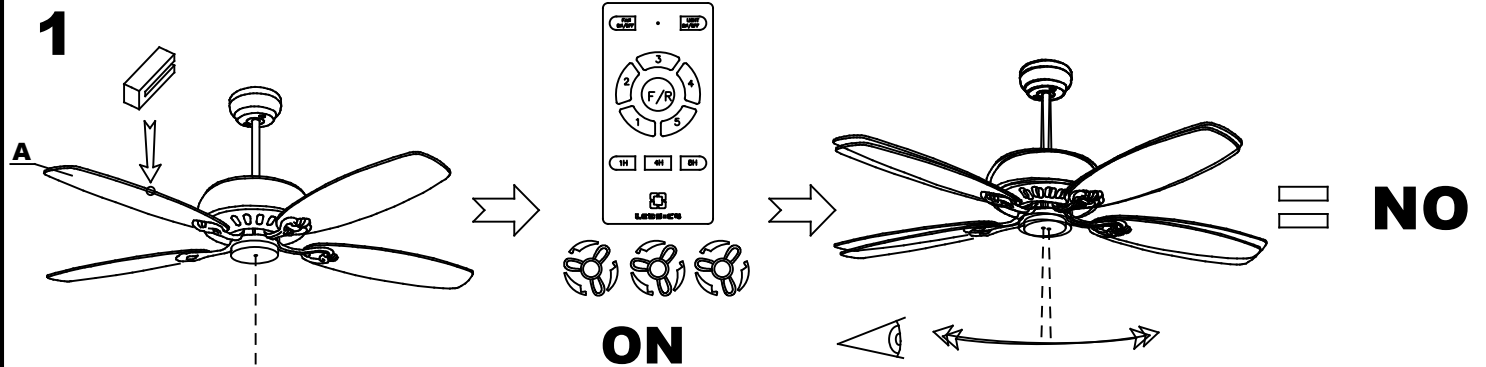

LEDS C4[®]

STEM / 30-5377

LEDS C4⁺

8

9

①	LIGHT ON/OFF
②	FAN ON/OFF
③	4
④	3
⑤	2
⑥	F/R
⑦	5
⑧	1
⑨	1H
⑩	8H
⑪	4H

5

6