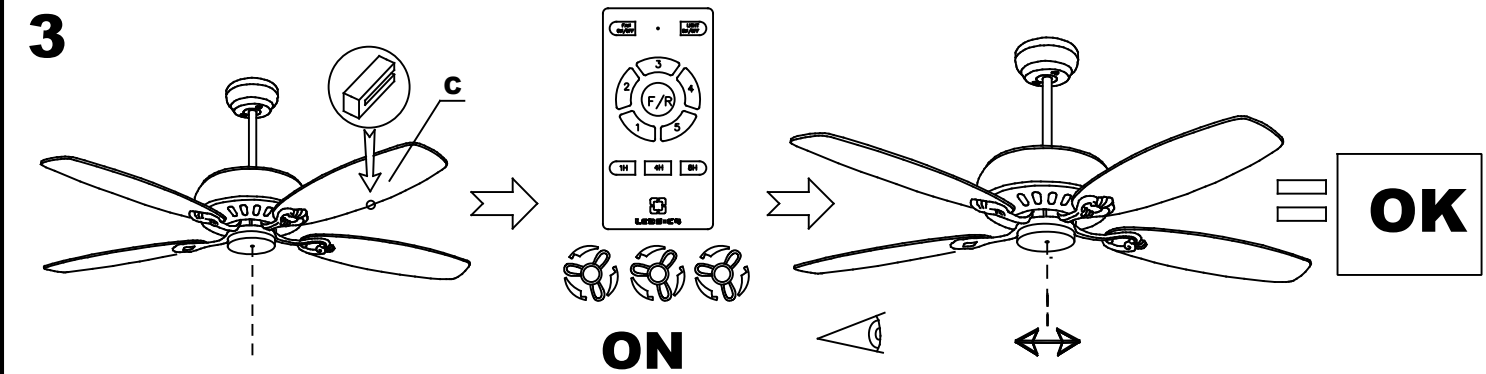

LEDS C4[®]

STEM / 30-5377

LEDS C4⁺

8

9

①	LIGHT ON/OFF
②	FAN ON/OFF
③	4
④	3
⑤	2
⑥	F/R
⑦	5
⑧	1
⑨	1H
⑩	8H
⑪	4H

5

6