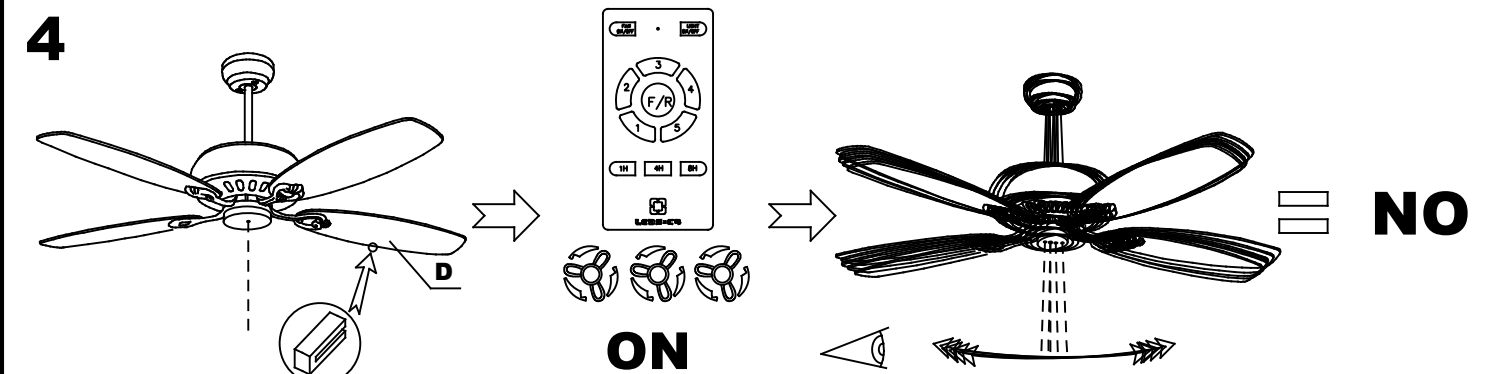

LEDS C4[®]

STEM / 30-5377

LEDS C4⁺

8

9

①	LIGHT ON/OFF
②	FAN ON/OFF
③	4
④	3
⑤	2
⑥	F/R
⑦	5
⑧	1
⑨	1H
⑩	8H
⑪	4H

5

6