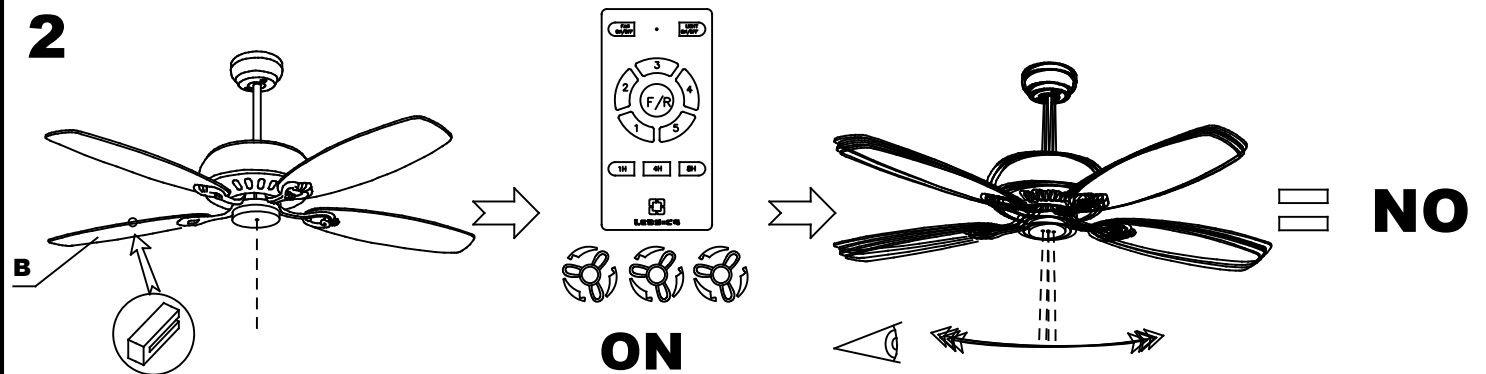

LEDS C4[®]

STEM / 30-5377

LEDS C4⁺

8

9

①	LIGHT ON/OFF
②	FAN ON/OFF
③	4
④	3
⑤	2
⑥	F/R
⑦	5
⑧	1
⑨	1H
⑩	8H
⑪	4H

5

6