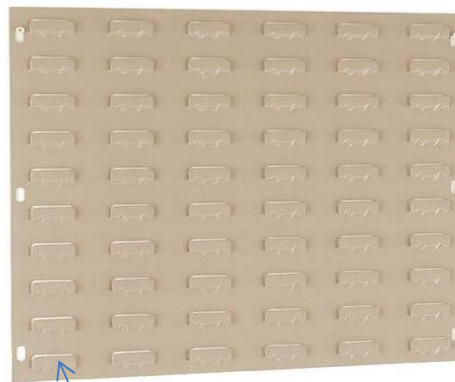

ENGLISH

Datasheet

Bin Storage Units & Holders

Louvred Panel-Sandstone, H500 x W1000mm

Louvred Panel Size – H x W(mm)	RS Stock No.	Total (NL) No. of Louvres	No. Of Louvres	
			Width	Height
500 x 500	350-6028	60	6	10
1000 x 500	350-6056	120	6	20
500 x 1000	350-6034	120	12	10
1000 x 1000	350-6040	240	12	20

[RS Stock No. 350-6040](#)

Provides an ideal solution for wall mounting accessories such as bins, spigots etc.

- Unique double indented louvre for extra strength
- Epoxy powder coated finish in sandstone
- Excludes Wall fixings not supplied

Louvred Panel supplied empty, bins to be purchased separately; Typically please refer to bins - [RS Stock No. 484-4107](#) / alternatively please refer to web for the Louvre Panel/Bin Compatibility Table under the Product Information tab.