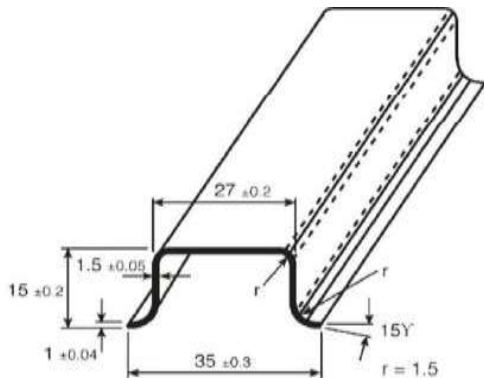

Datasheet

DIN Rail Deep Top Hat, TS35 Standard, 1m x 35mm x 15mm

RS Stock number 0467412

Features

TS 35 C

15mm deep version of TS 35.

Standards: CENELEC EN 50.022

Weight: 0.67 kg/m