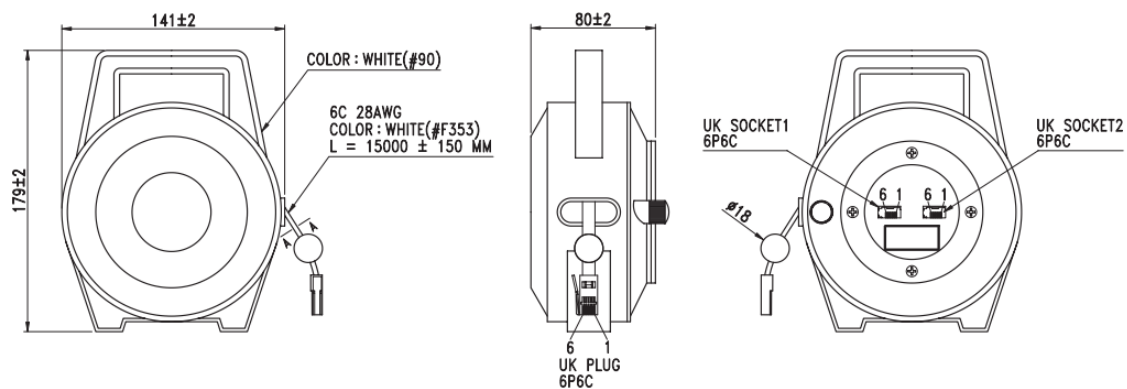

Datasheet

UK25-4C-15M Telecom Cable Assembly 15m White Female to Female 6-Pin Socket to 6-Pin Socket

RS Stock 667-3156

Dimensions: (mm)

UK PLUG 6P6C	UK SOCKET1 6P6C	UK SOCKET2 6P6C
1	1	1 (WH)
2	2	2 (BK)
3	3	3 (RD)
4	4	4 (GN)
5	5	5 (YL)
6	6	6 (BL)