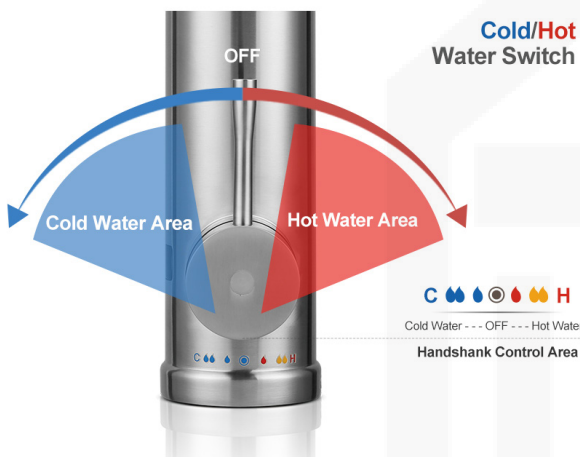

ELECTRIC HOT WATER TAP

ENER-J®
Smart Home Living

SKU Code: BW1005
EAN Code: 7061251384267

Electronic Bathroom Basin Hot Water Tap with Digital Display of Temperature

ENER-J's Instant Water Tap gives you the flexibility of heating element inside so no separate line required for hot water. Just the cold water feed is enough. If you don't have combi-boiler or have to heat the water separately, then this is the perfect product. Stylish design and amazing finish, this tap will improve the look of your kitchen.

Technology Data

Product Model	BW1005
Voltage	220-240V
Power	3300W
Rated Current	14.3A
Required Circuit Breaker	20A
Operation Mode	Hand Shank
Thermal Cut-out	95°C
Min. Water flow to activate	1L/Min
Min. Water Flow to Activate	1.5L/min.
Rated Pressure	0MPa
Water Pressure	0.02 -0.6MPa
Water Connections	G1/2"
Product Size	200*60*420mm

Specification

1. Stainless steel body with brushed surface treatment, finger print proof.
2. Instant for Hot/Cold water supply. No wait. No waste.
3. Patent Heating technology, much longer service life.
4. Easy installation, power cord can be connected above or under sink.
5. Nozzle is rotatable in 180° convenient for use.
6. LED digital temperature display, the outlet temperature in clear at glance.
7. Overheat protection & dry heating protection.
8. Fault auto-detection technique, error code will appear automatically while failure.

Application

- Kitchen Sink
- Bathroom Basin
- Public Place