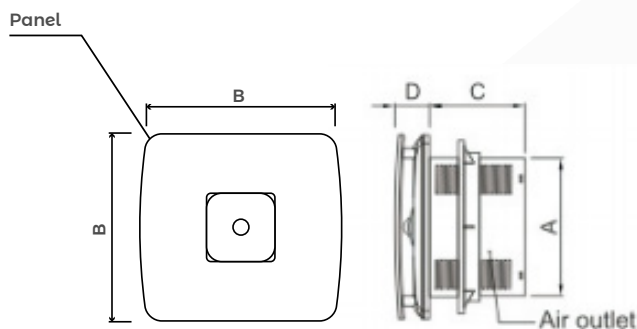

12W SLEEK AXIAL BATHROOM EXTRACTOR FAN

SKU Code: VF1001 | VF1002 | VF1003 | VF1004

More functions

1. SKU VF1001- Standard.
2. SKU VF1002- With timer adjustable time range 0-30 mins, the original factory setting is 20 mins.
3. SKU VF1003- With Humidity Sensor: Yes, 60%-90% humidity level can be adjustable, with 1-30min adjustable timer setting.
4. SKU VF1004- With Motion Sensor: Yes, sensing range $\leq 3m$, angle $\leq 100^\circ$, with 20min original timer setting.

Features

- The fan is suitable for wall and window mounting
- Shutter, ring are optional, ring is needed for window mounting
- Installation hardware bag is included
- Easy installation
- Shaded pole motor with thermo cut-off
- Ball bearing motor to reduce friction for long life operation
- Modern and functional design
- Front louver for safety protection
- Safety design based on IEC requirements
- Approved by SAA SASO CE RoHS

Installation Dimension

Series Name	A	B	C	D
Sleek Design	$\varnothing 100$	150*150	90	35

Technical Parameters

Product Code	VF1001 (Standard)
	VF1002 (With Timer)
	VF1003 (With Humidity Sensor)
	VF1004 (With Motion Sensor)
Max Air Volume	95m³/h
Static Pressure	36Pa
Noise	34dB
Motor Rotation	2400rpm
Power	12W
Current	0.072A
Rated Voltage	220-240V
Rated Frequency	50Hz
IP Code	IPX4
Insulation Class	
Climate Class	T