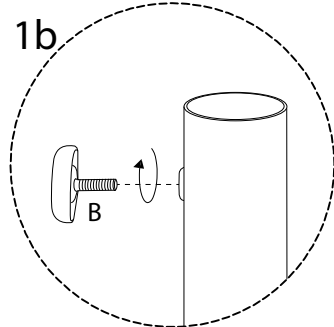

A warning icon showing a hand on the left and a power drill on the right with a diagonal slash through it, indicating that drilling should not be performed on the surface.	A warning triangle icon with an exclamation mark inside.	A clock icon showing approximately 1:50.
A warning icon showing a rectangular block on a textured surface on the left, and a rectangular block with a diagonal slash through it on the right, indicating that the surface should not be damaged or cut.	A warning triangle icon with an exclamation mark inside.	A simple line drawing of a person.

5'

1

1

2