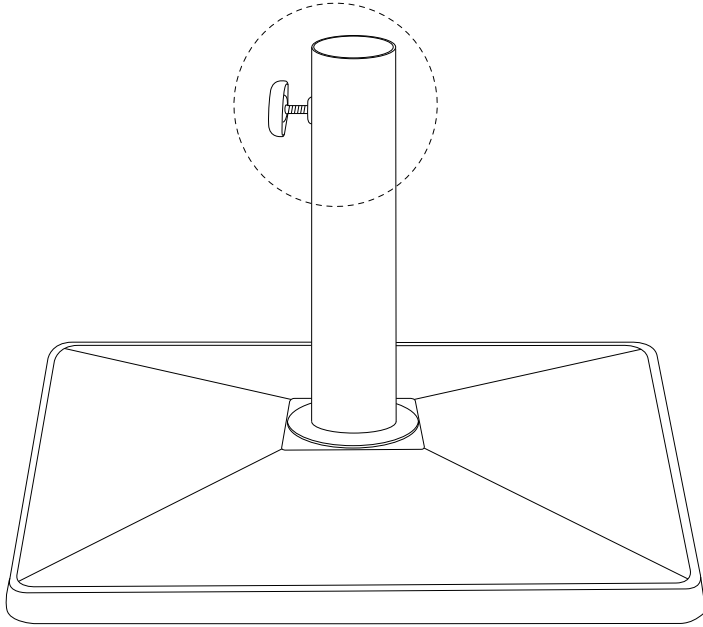

A warning icon showing a hand on the left and a power drill on the right with a diagonal slash through it, indicating that drilling should not be performed on the surface.	A warning triangle icon with an exclamation mark inside.	A clock icon showing approximately 1:50.
A warning icon showing a rectangular block on a textured surface on the left, and a rectangular block with a diagonal slash through it on the right, indicating that the surface should not be damaged or cut.	A warning triangle icon with an exclamation mark inside.	A simple line drawing of a person.

5'

1

1

2