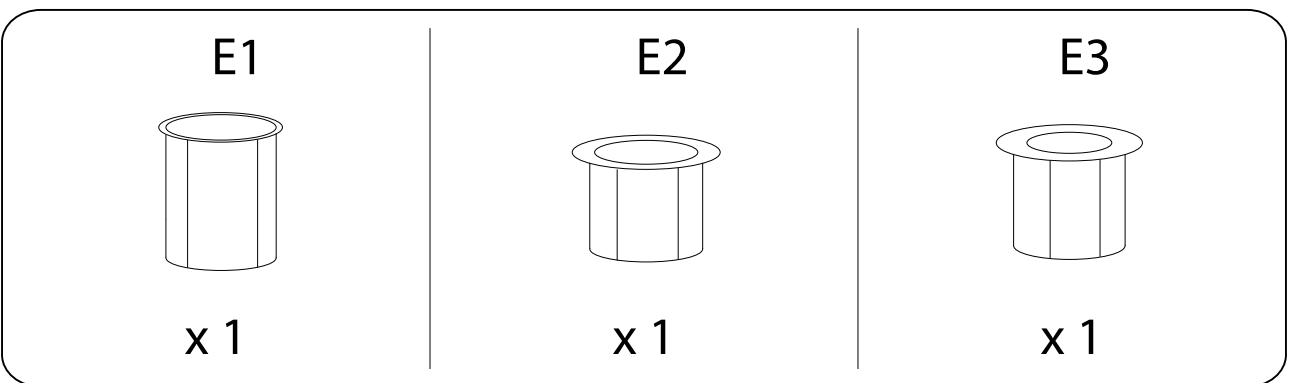

A warning icon showing a hand on the left and a power drill on the right with a diagonal slash through it, indicating that drilling should not be performed on the surface.	A warning triangle icon with an exclamation mark inside.	A clock icon showing approximately 1:50.
A warning icon showing a rectangular block on a textured surface on the left, and a rectangular block with a diagonal slash through it on the right, indicating that the surface should not be damaged or cut.	A warning triangle icon with an exclamation mark inside.	A simple line drawing of a person.

5'

1

1

2