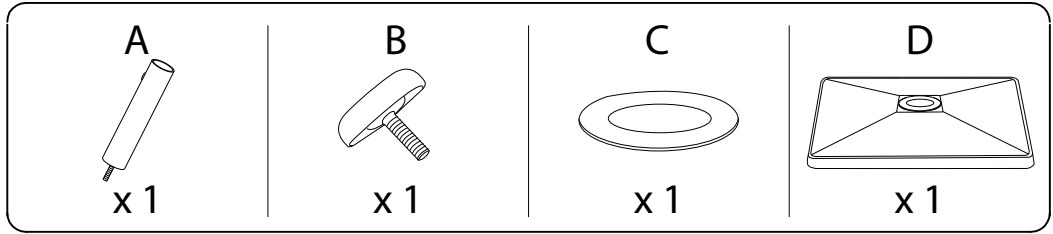

A warning icon showing a hand on the left and a power drill on the right with a diagonal slash through it, indicating that drilling should not be performed on the surface.	A warning triangle icon with an exclamation mark inside.	A clock icon showing approximately 1:50.
A warning icon showing a rectangular block on a textured surface on the left, and a rectangular block with a diagonal slash through it on the right, indicating that the surface should not be damaged or cut.	A warning triangle icon with an exclamation mark inside.	A simple line drawing of a person.

5'

1

1

2