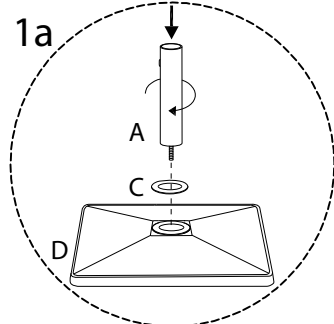

A warning icon showing a hand on the left and a power drill on the right with a diagonal slash through it, indicating that drilling should not be performed on the surface.	A warning triangle icon with an exclamation mark inside.	A clock icon showing approximately 1:50.
A warning icon showing a rectangular block on a textured surface on the left, and a rectangular block with a diagonal slash through it on the right, indicating that the surface should not be damaged or cut.	A warning triangle icon with an exclamation mark inside.	A simple line drawing of a person.

5'

1

1

2