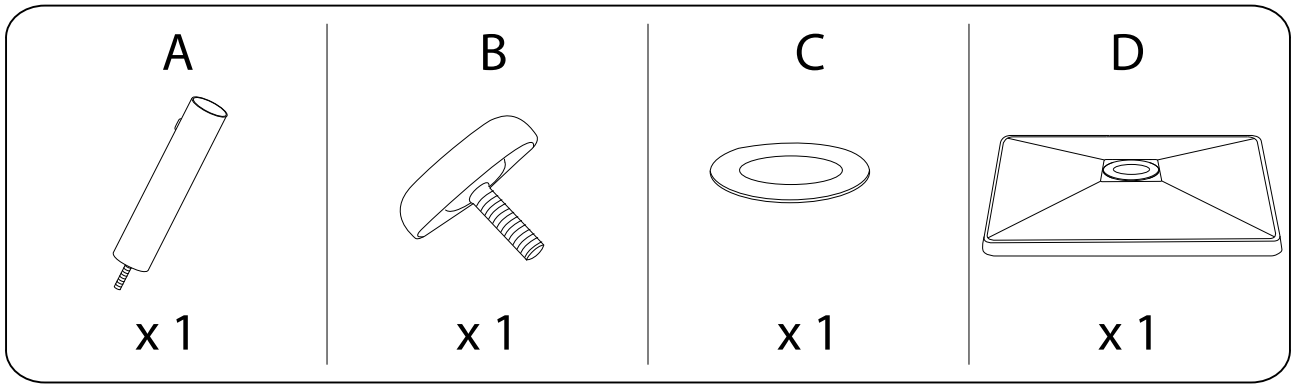

A warning icon showing a hand on the left and a power drill on the right with a diagonal slash through it, indicating that drilling should not be performed on the surface.	A warning triangle icon with an exclamation mark inside.	A clock icon showing approximately 1:50.
A warning icon showing a rectangular block on a textured surface on the left, and a rectangular block with a diagonal slash through it on the right, indicating that the surface should not be damaged or cut.	A warning triangle icon with an exclamation mark inside.	A simple line drawing of a person.

5'

1

1

2