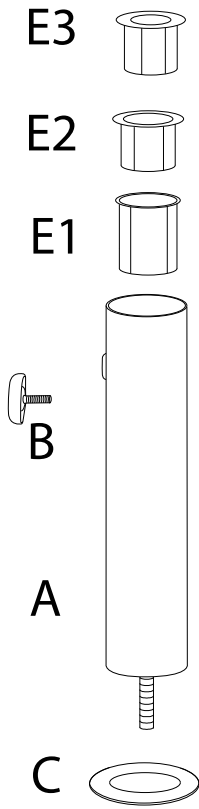

A warning icon showing a hand on the left and a power drill on the right with a diagonal slash through it, indicating that drilling should not be performed on the surface.	A warning triangle icon with an exclamation mark inside.	A clock icon showing approximately 1:50.
A warning icon showing a rectangular block on a textured surface on the left, and a rectangular block with a diagonal slash through it on the right, indicating that the surface should not be damaged or cut.	A warning triangle icon with an exclamation mark inside.	A simple line drawing of a person.

5'

1

1

2