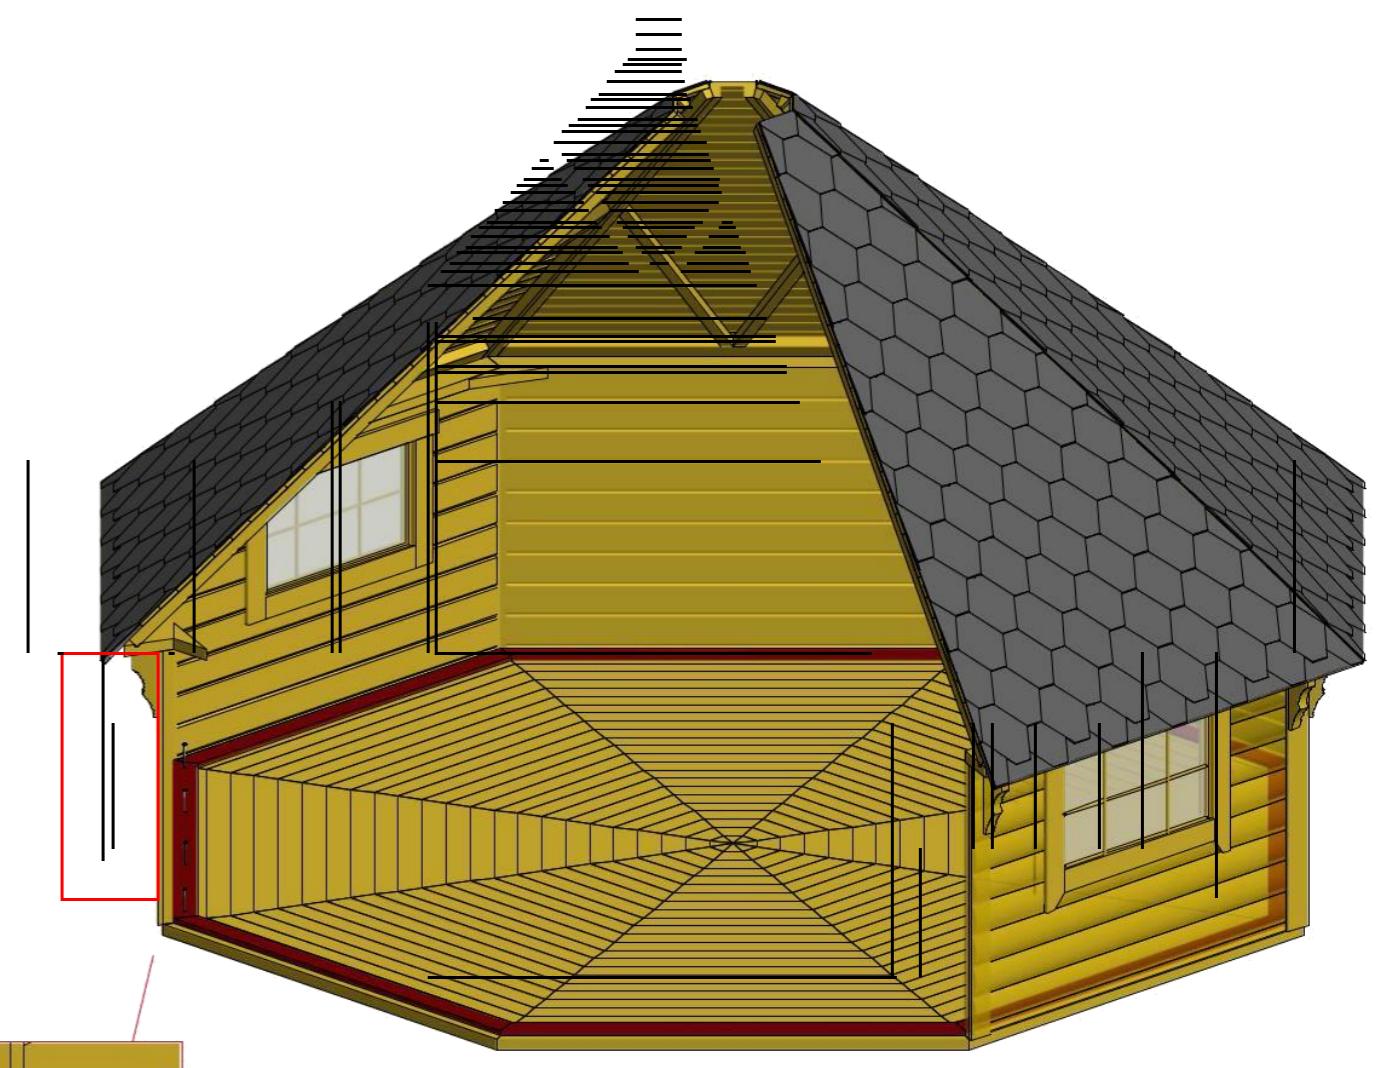

Screws			
1	S2	4x70	57pcs

Grill cabin 16.5 m

Screws

1	S3	3.5x45	41 pcs
2	V1	2.5x25	

Grill cabin 16.5 m

Screws

1	S3	3.5x45	32 pcs

7.1