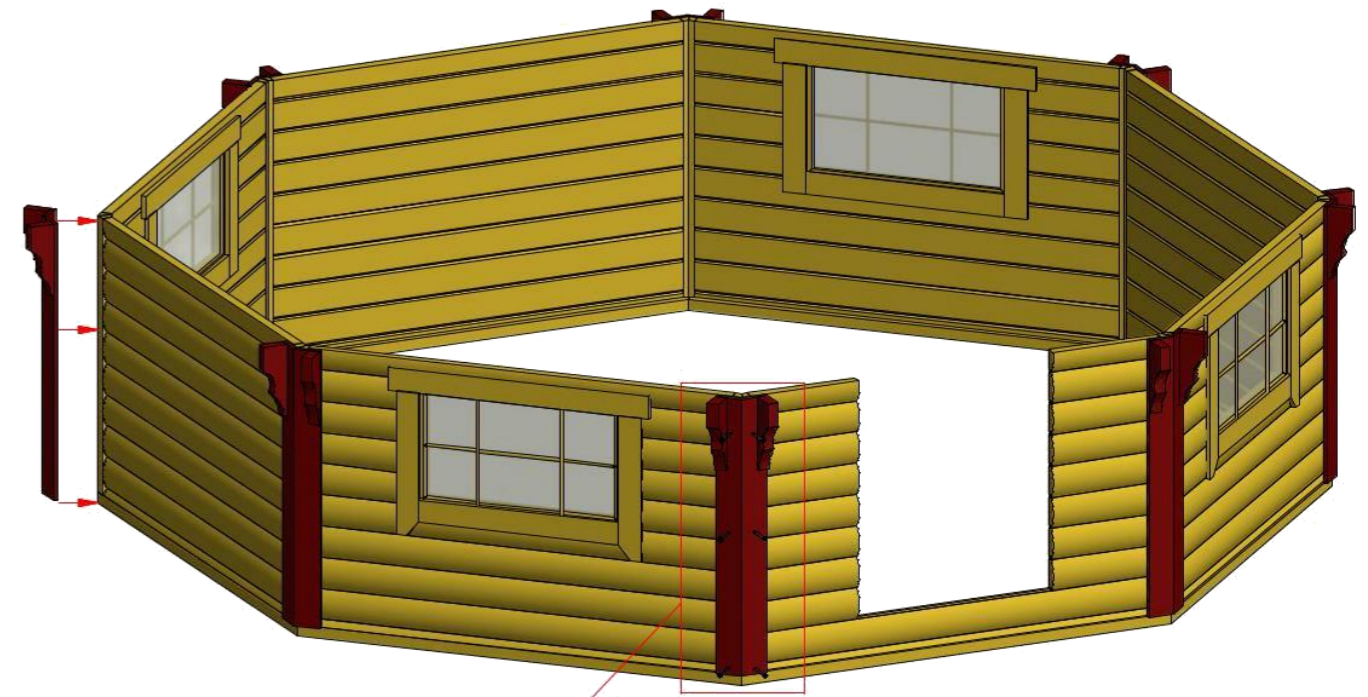

Grill cabin 16.5 m

Screws

1	S2	4x70	32 pcs
2	S3	3.5x45	48 pcs

3.2