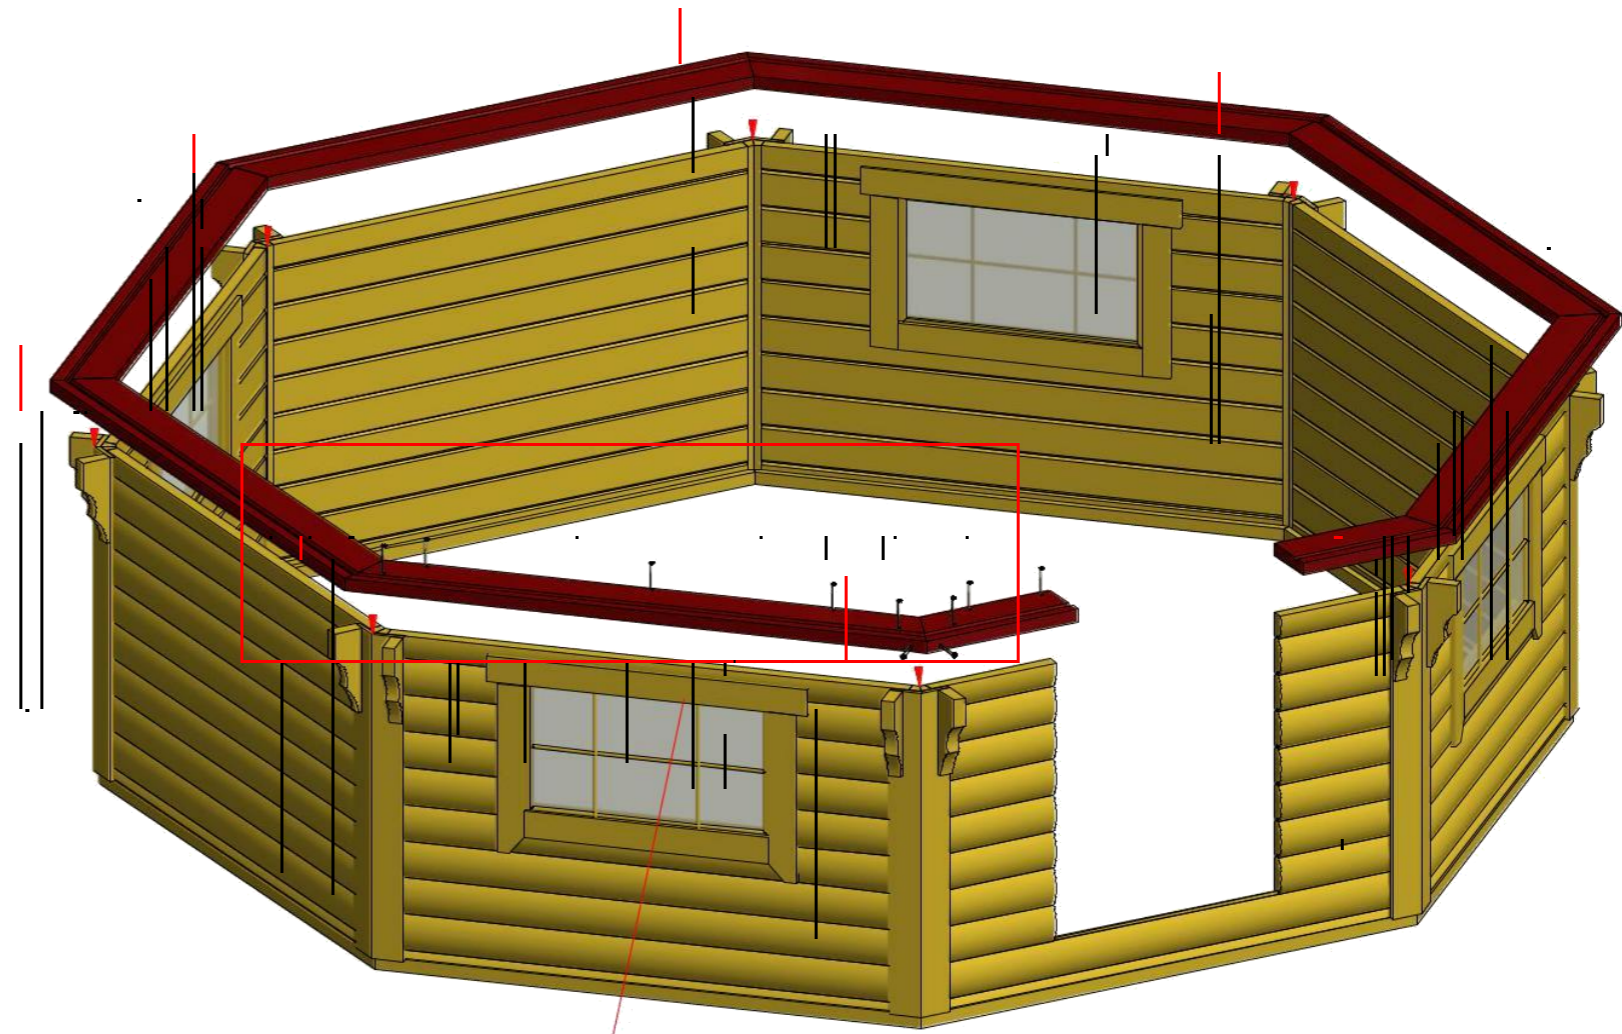

Grill cabin 16.5 m

Screws

1	S2	4x70	32 pcs
2	S3	3.5x45	48 pcs

3.2

Grill cabin 16.5 m

Screws

1	S2	4x70	73 pcs

Grill cabin 16.5 m