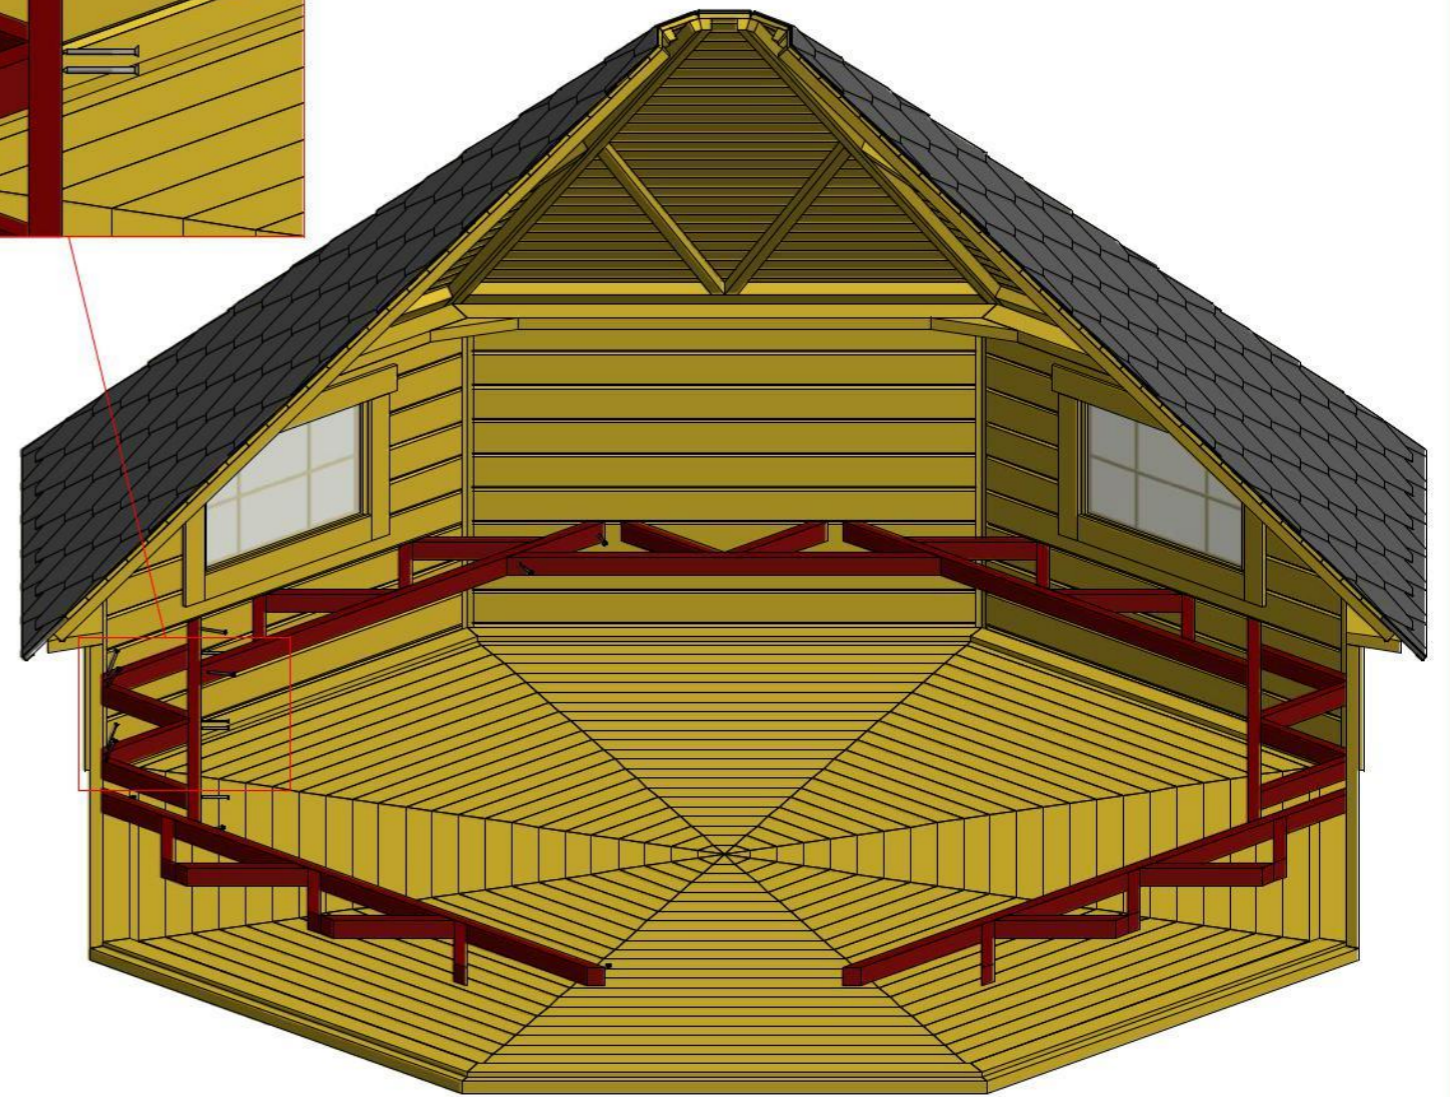

Grill cabin 16.5 m

Screws

	1	S24x70	70 pcs