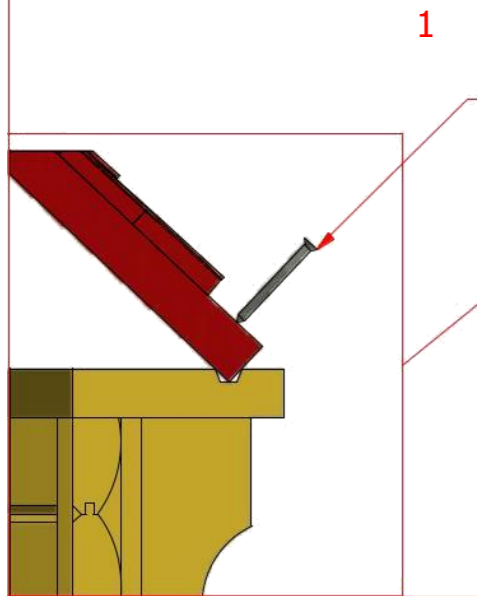

Grill cabin 16.5 m

Screws			
1	S2	4x70	57pcs