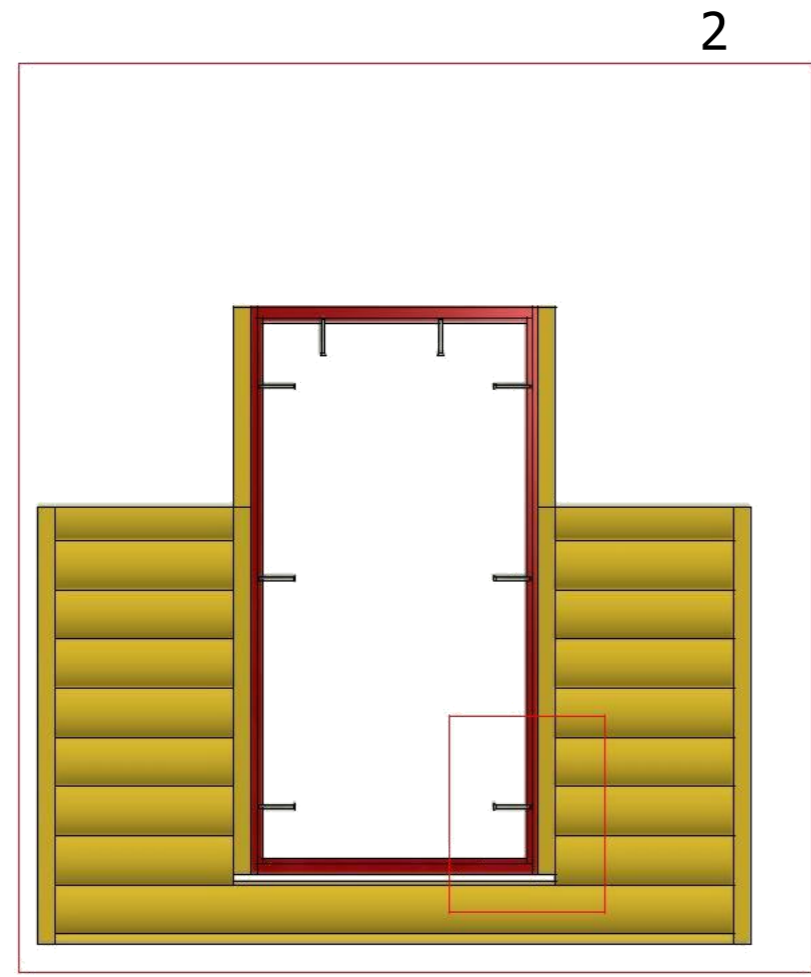

1	S2	4x70	16 pcs

1

Grill cabin 16.5 m

Screws

1	S2	4x70	8 pcs
2	S3	3.5x45	4 pcs

Grill cabin 16.5 m

Screws

1	S2	4x70	8 pcs