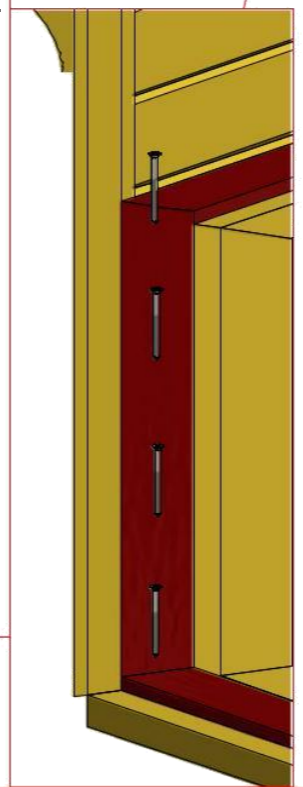

Screws			
1	S2	4x70	57pcs

Grill cabin 16.5 m

Screws

1	S3	3.5x45	41 pcs
2	V1	2.5x25	

Grill cabin 16.5 m

Screws

1	S3	3.5x45	32 pcs

7.1