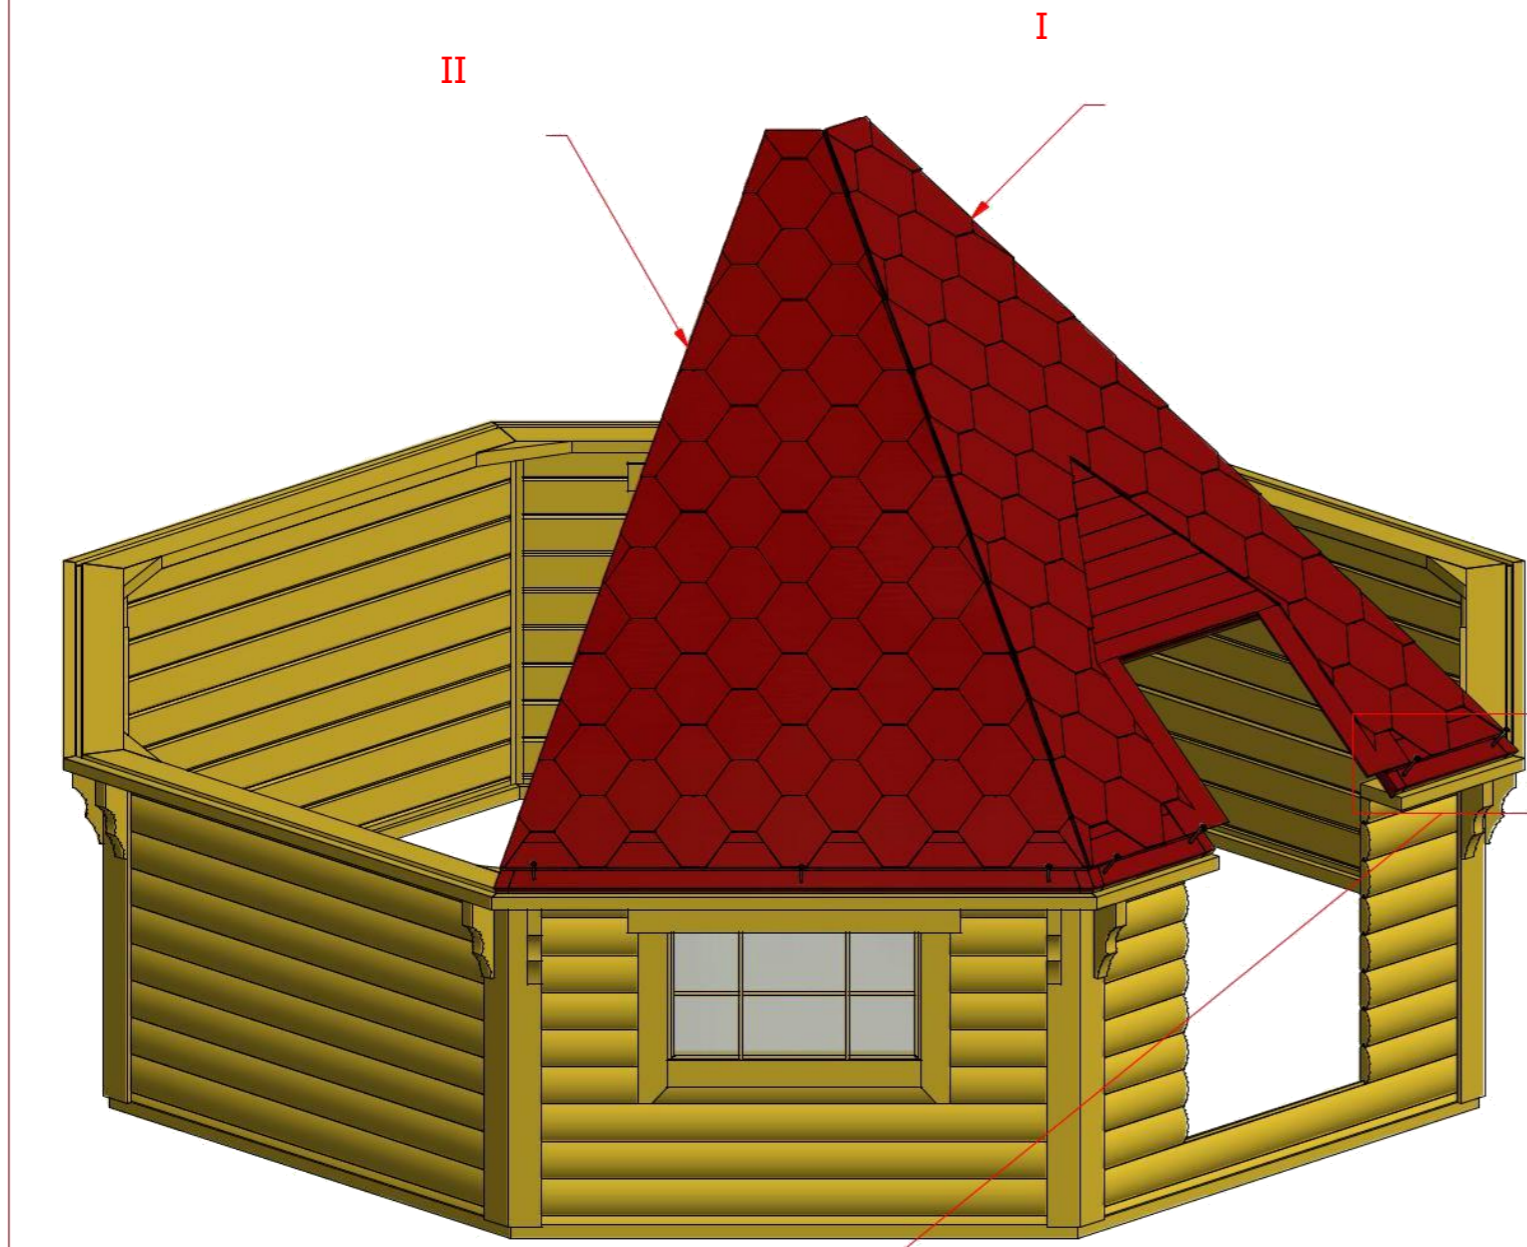

Grill cabin 16.5 m

Screws			
1	S2	4x70	57pcs