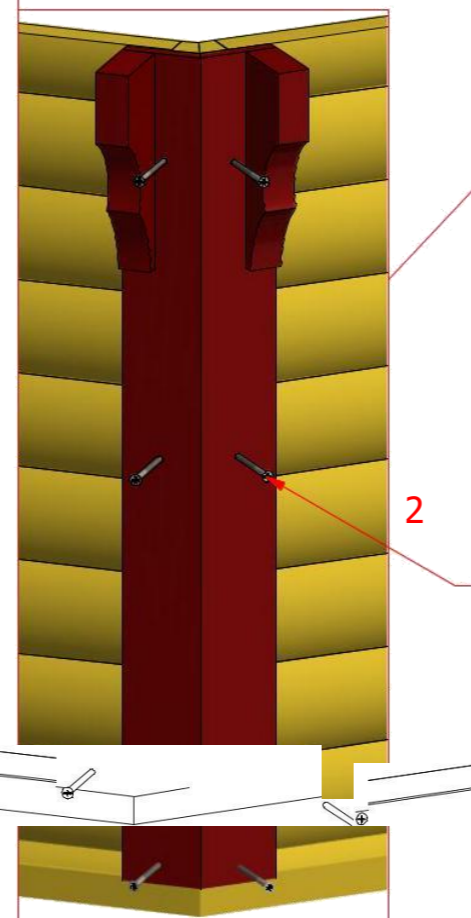

Grill cabin 16.5 m

Grill cabin 16.5 m

Grill cabin 16.5 m

Screws			
1	S1	5x100	16 pcs

Grill cabin 16.5 m

Screws			
1	S2	4x70	48

2.1

2.2

Grill cabin 16.5 m

Screws

1	S2	4x70	32 pcs
2	S3	3.5x45	48 pcs

3.2

Grill cabin 16.5 m

Screws

1	S2	4x70	73 pcs

Grill cabin 16.5 m

Screws			
1	S2	4x70	57pcs

Grill cabin 16.5 m

Screws

1	S3	3.5x45	41 pcs
2	V1	2.5x25	

Grill cabin 16.5 m

Screws

1	S3	3.5x45	32 pcs

7.1