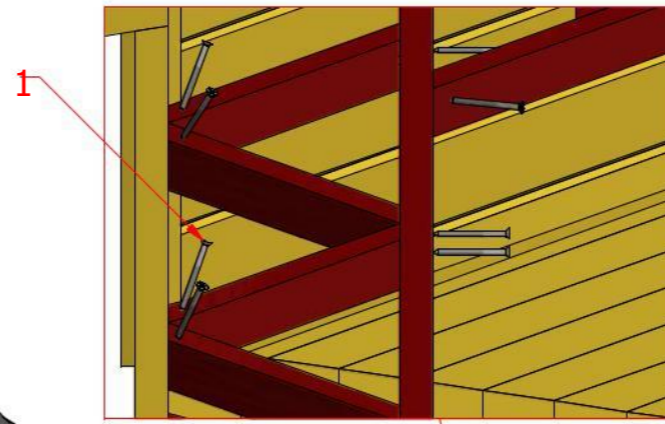

Grill cabin 16.5 m

Screws

	1	S24x70	70 pcs