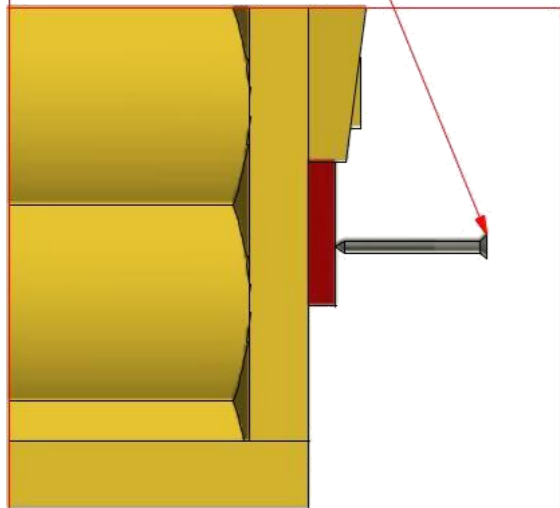

1	S3	3.5x45	56 pcs

1

Grill cabin 16.5 m

Screws

1	S3	3.5x45	8 pcs

1

Grill cabin 16.5 m

Screws