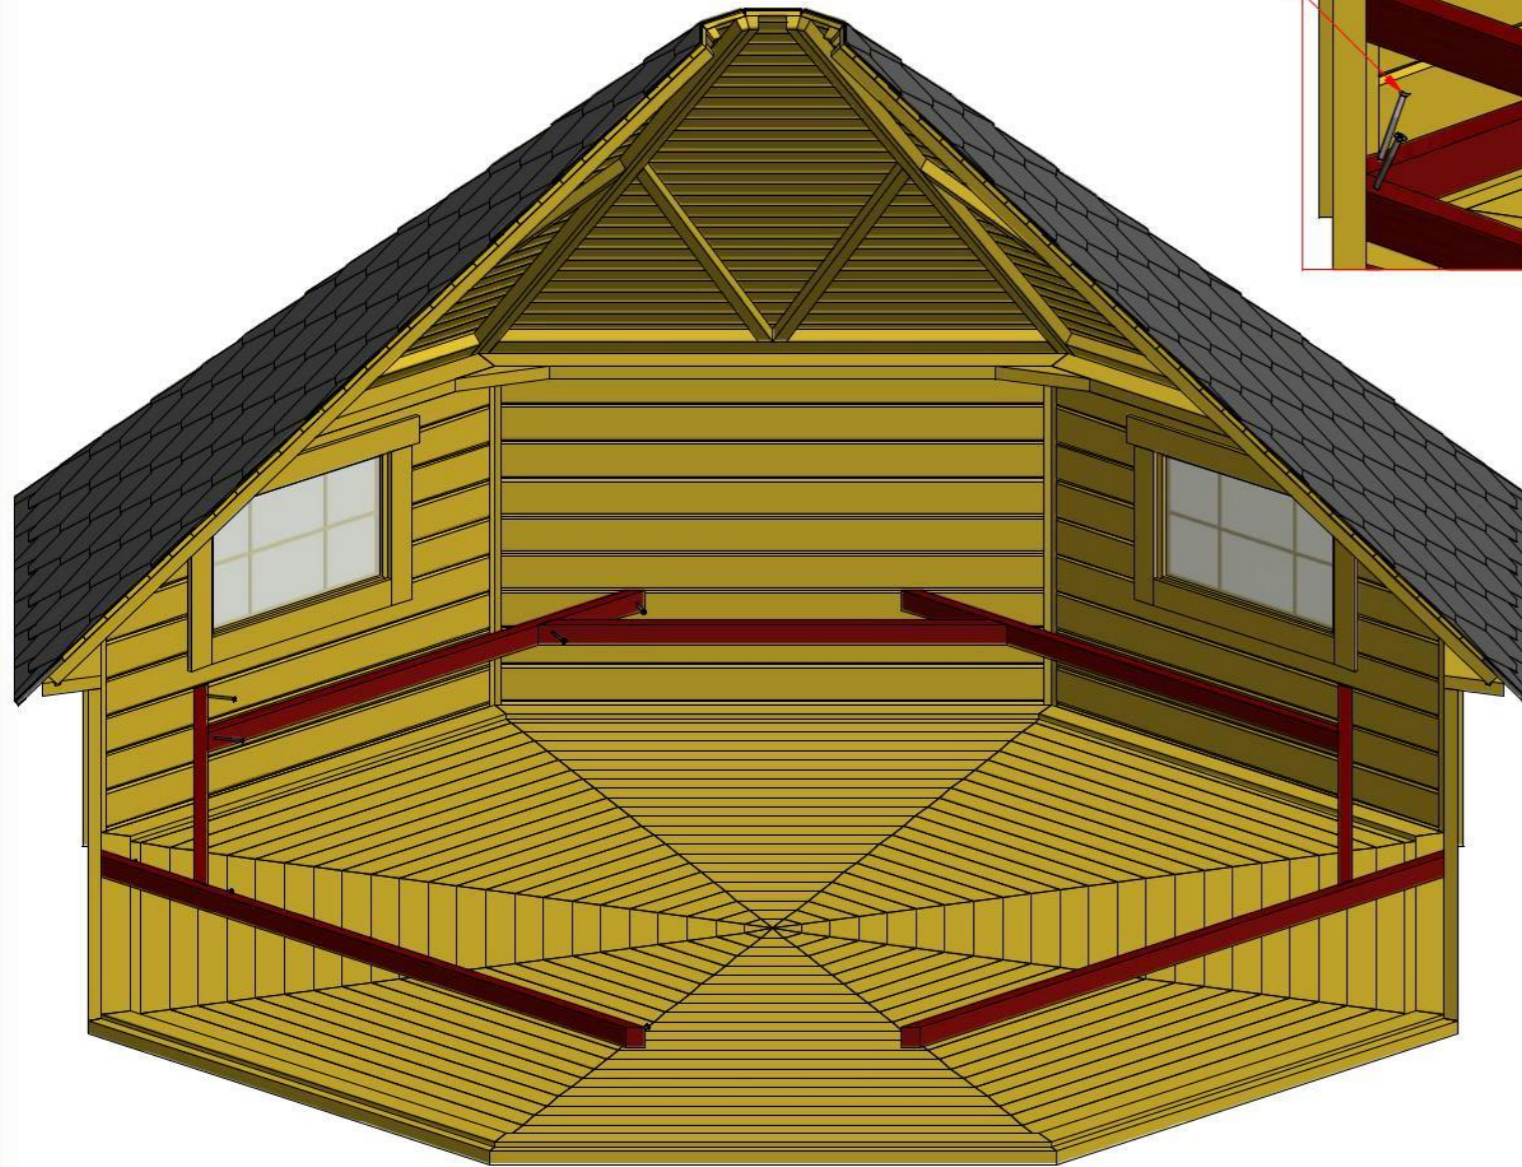

Grill cabin 16.5 m

Screws

	1	S24x70	70 pcs