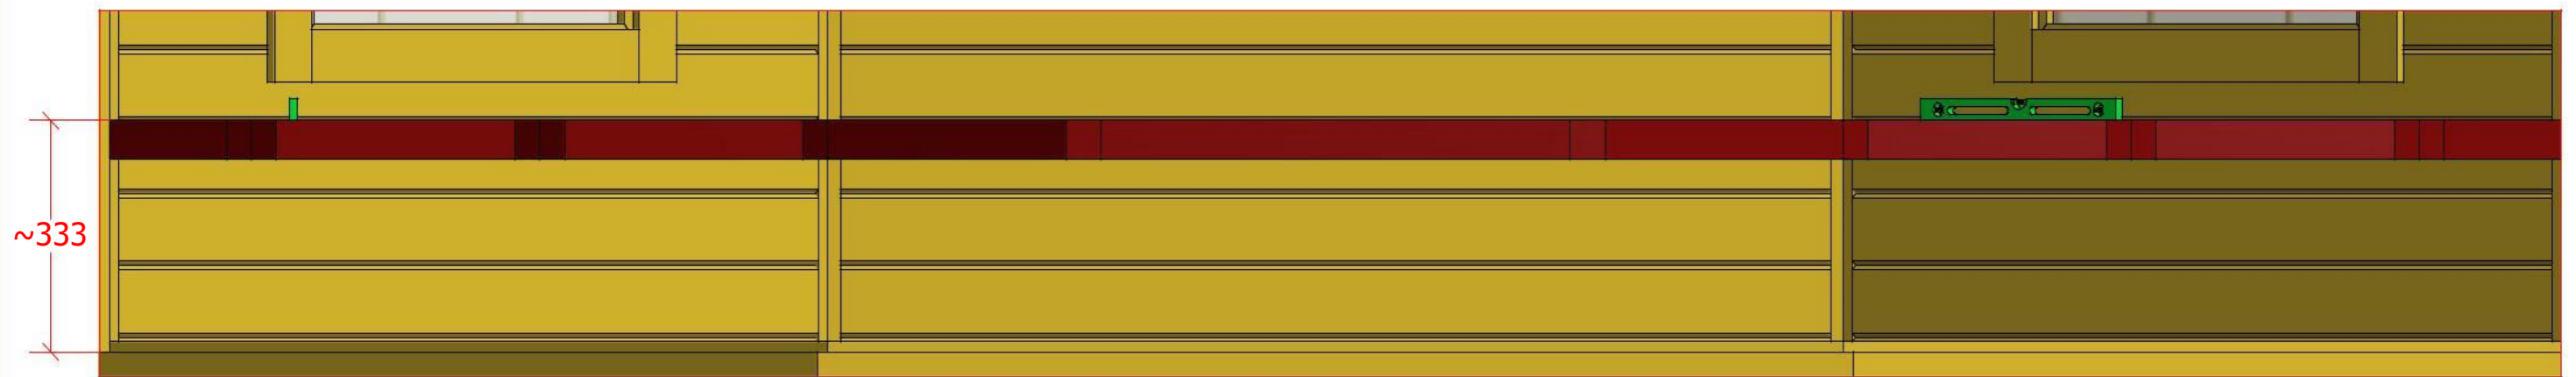

Grill cabin 16.5 m

Screws

	1	S24x70	70 pcs