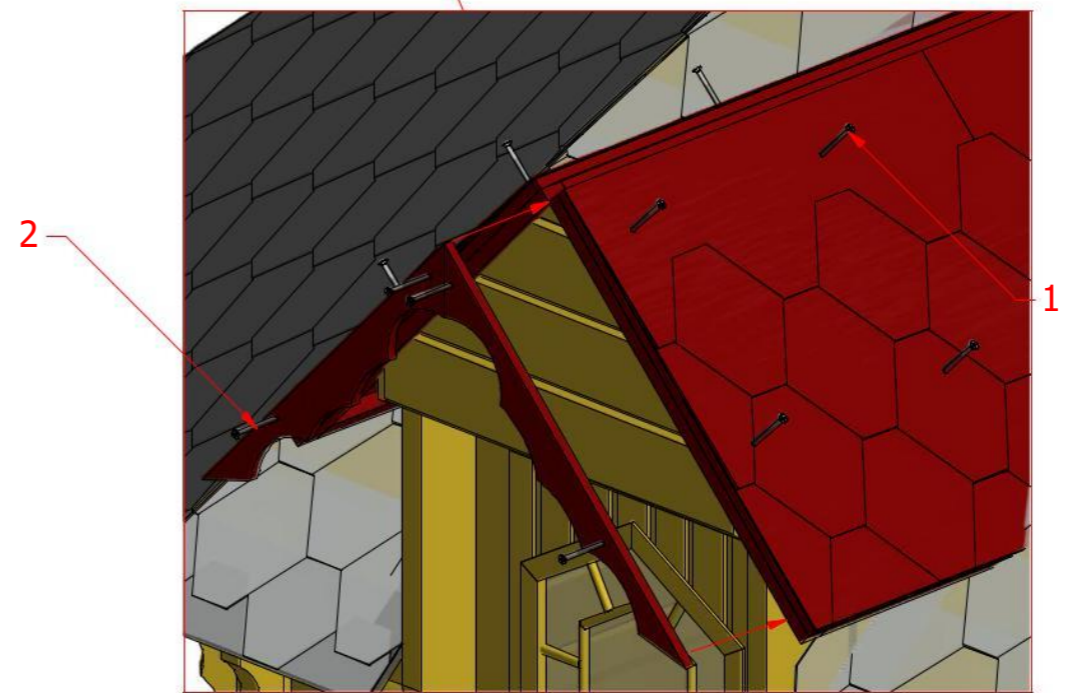

1	S2	4x70	16 pcs

1

Grill cabin 16.5 m

Screws

1	S2	4x70	8 pcs
2	S3	3.5x45	4 pcs

Grill cabin 16.5 m

Screws

1	S2	4x70	8 pcs