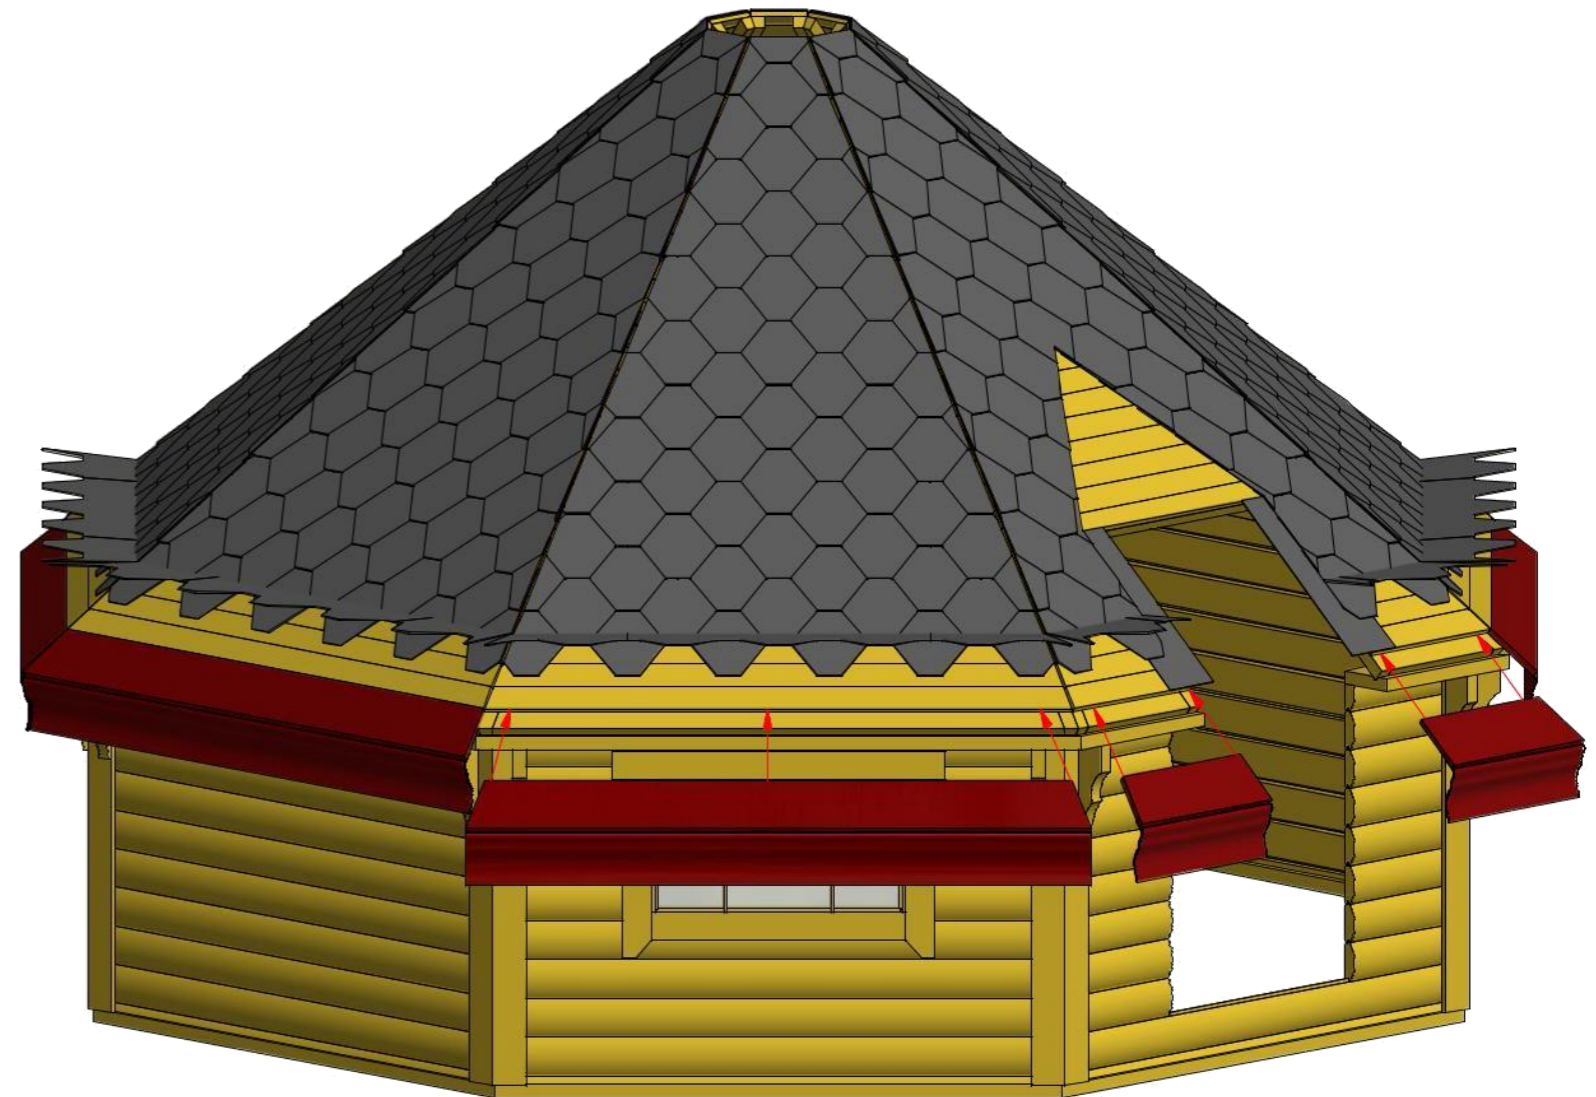

Grill cabin 16.5 m

Screws

1	S3	3.5x45	41 pcs
2	V1	2.5x25