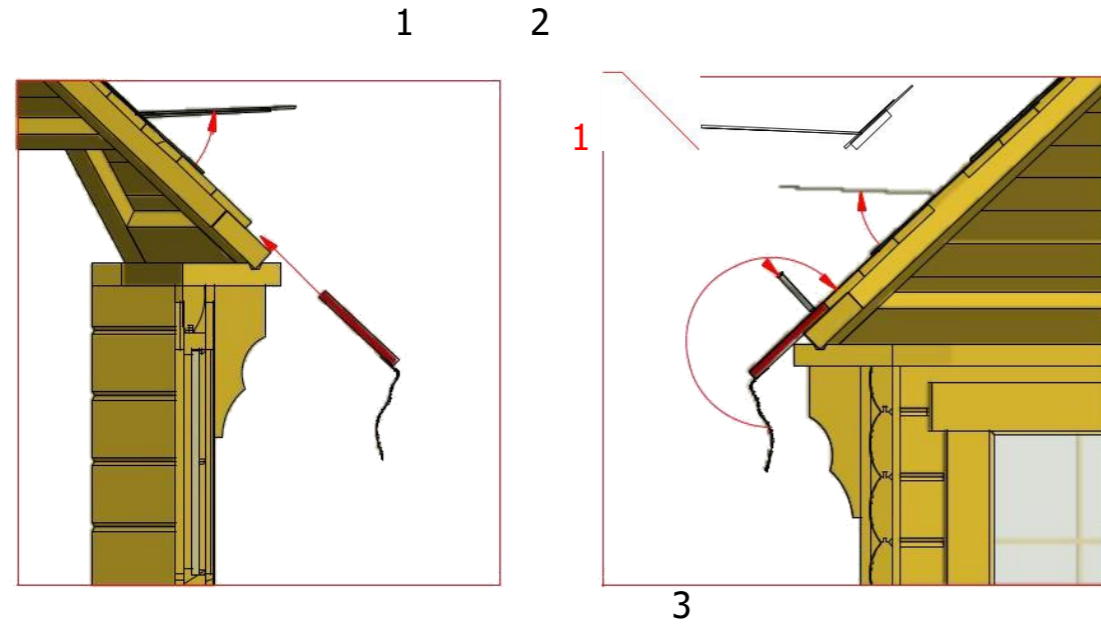

Grill cabin 16.5 m

Screws

1	S3	3.5x45	41 pcs
2	V1	2.5x25