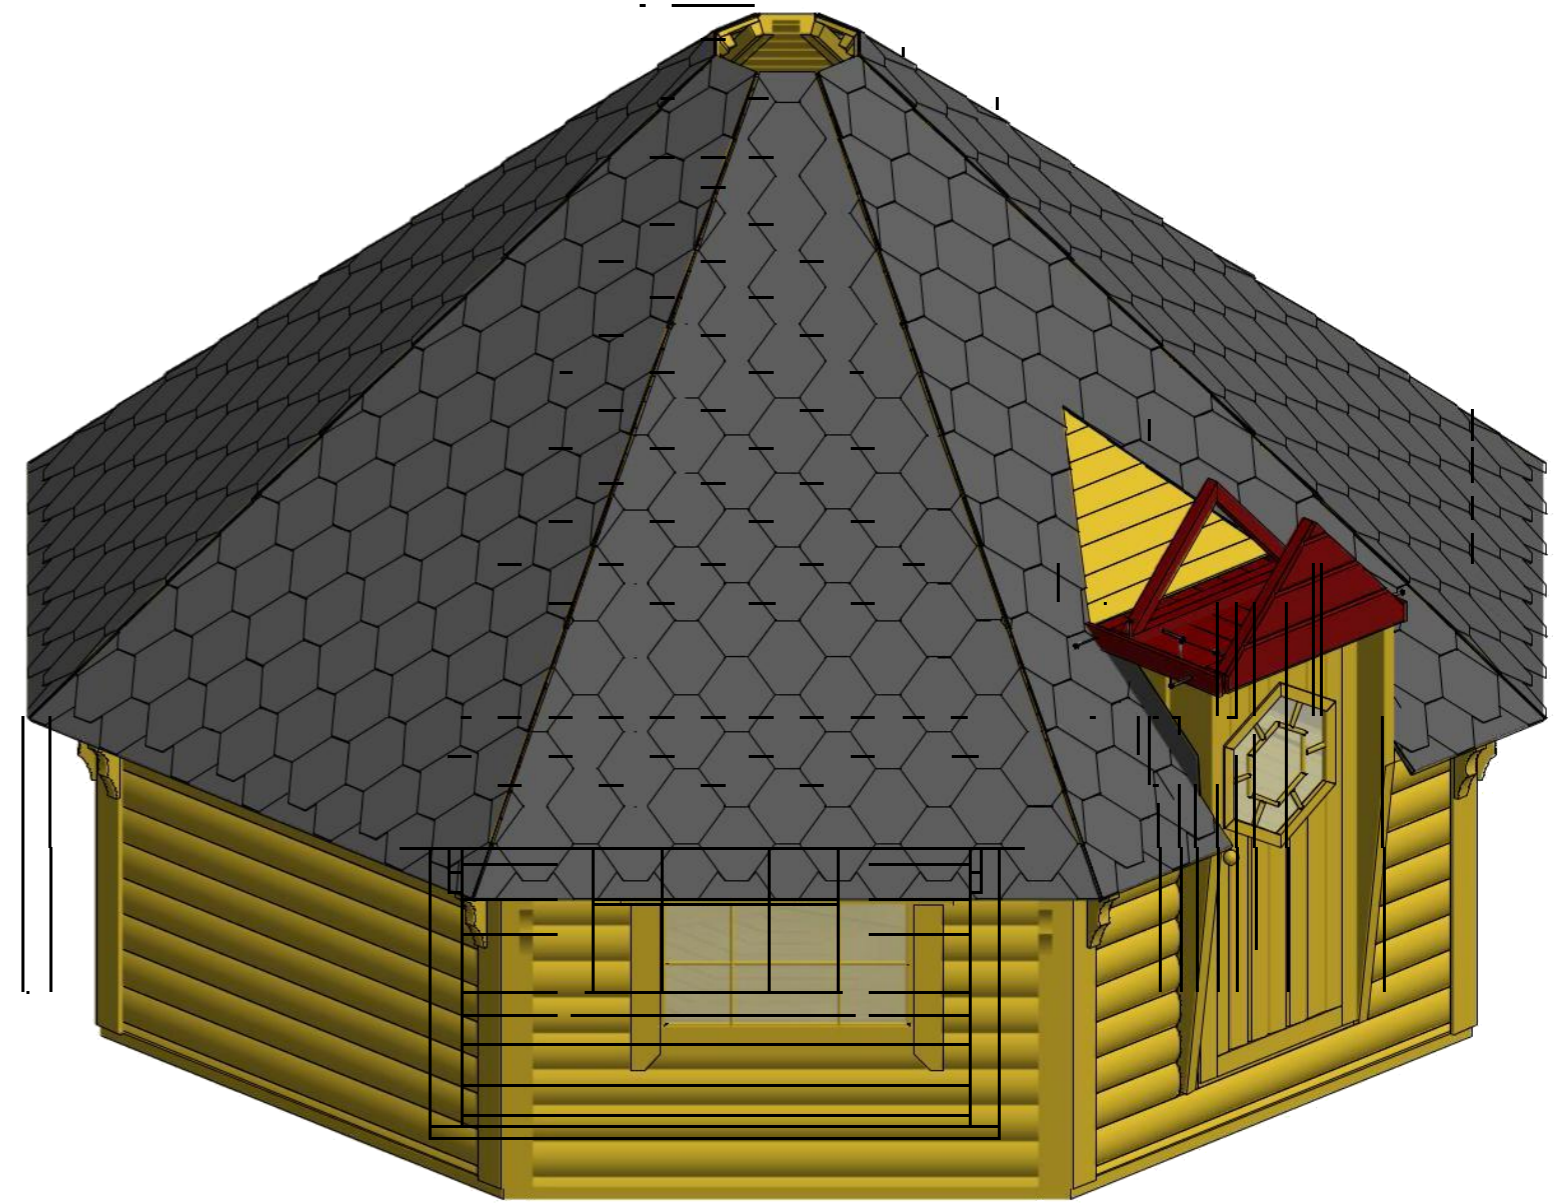

Grill cabin 16.5 m

Screws

1	S2	4x70	16 pcs

1