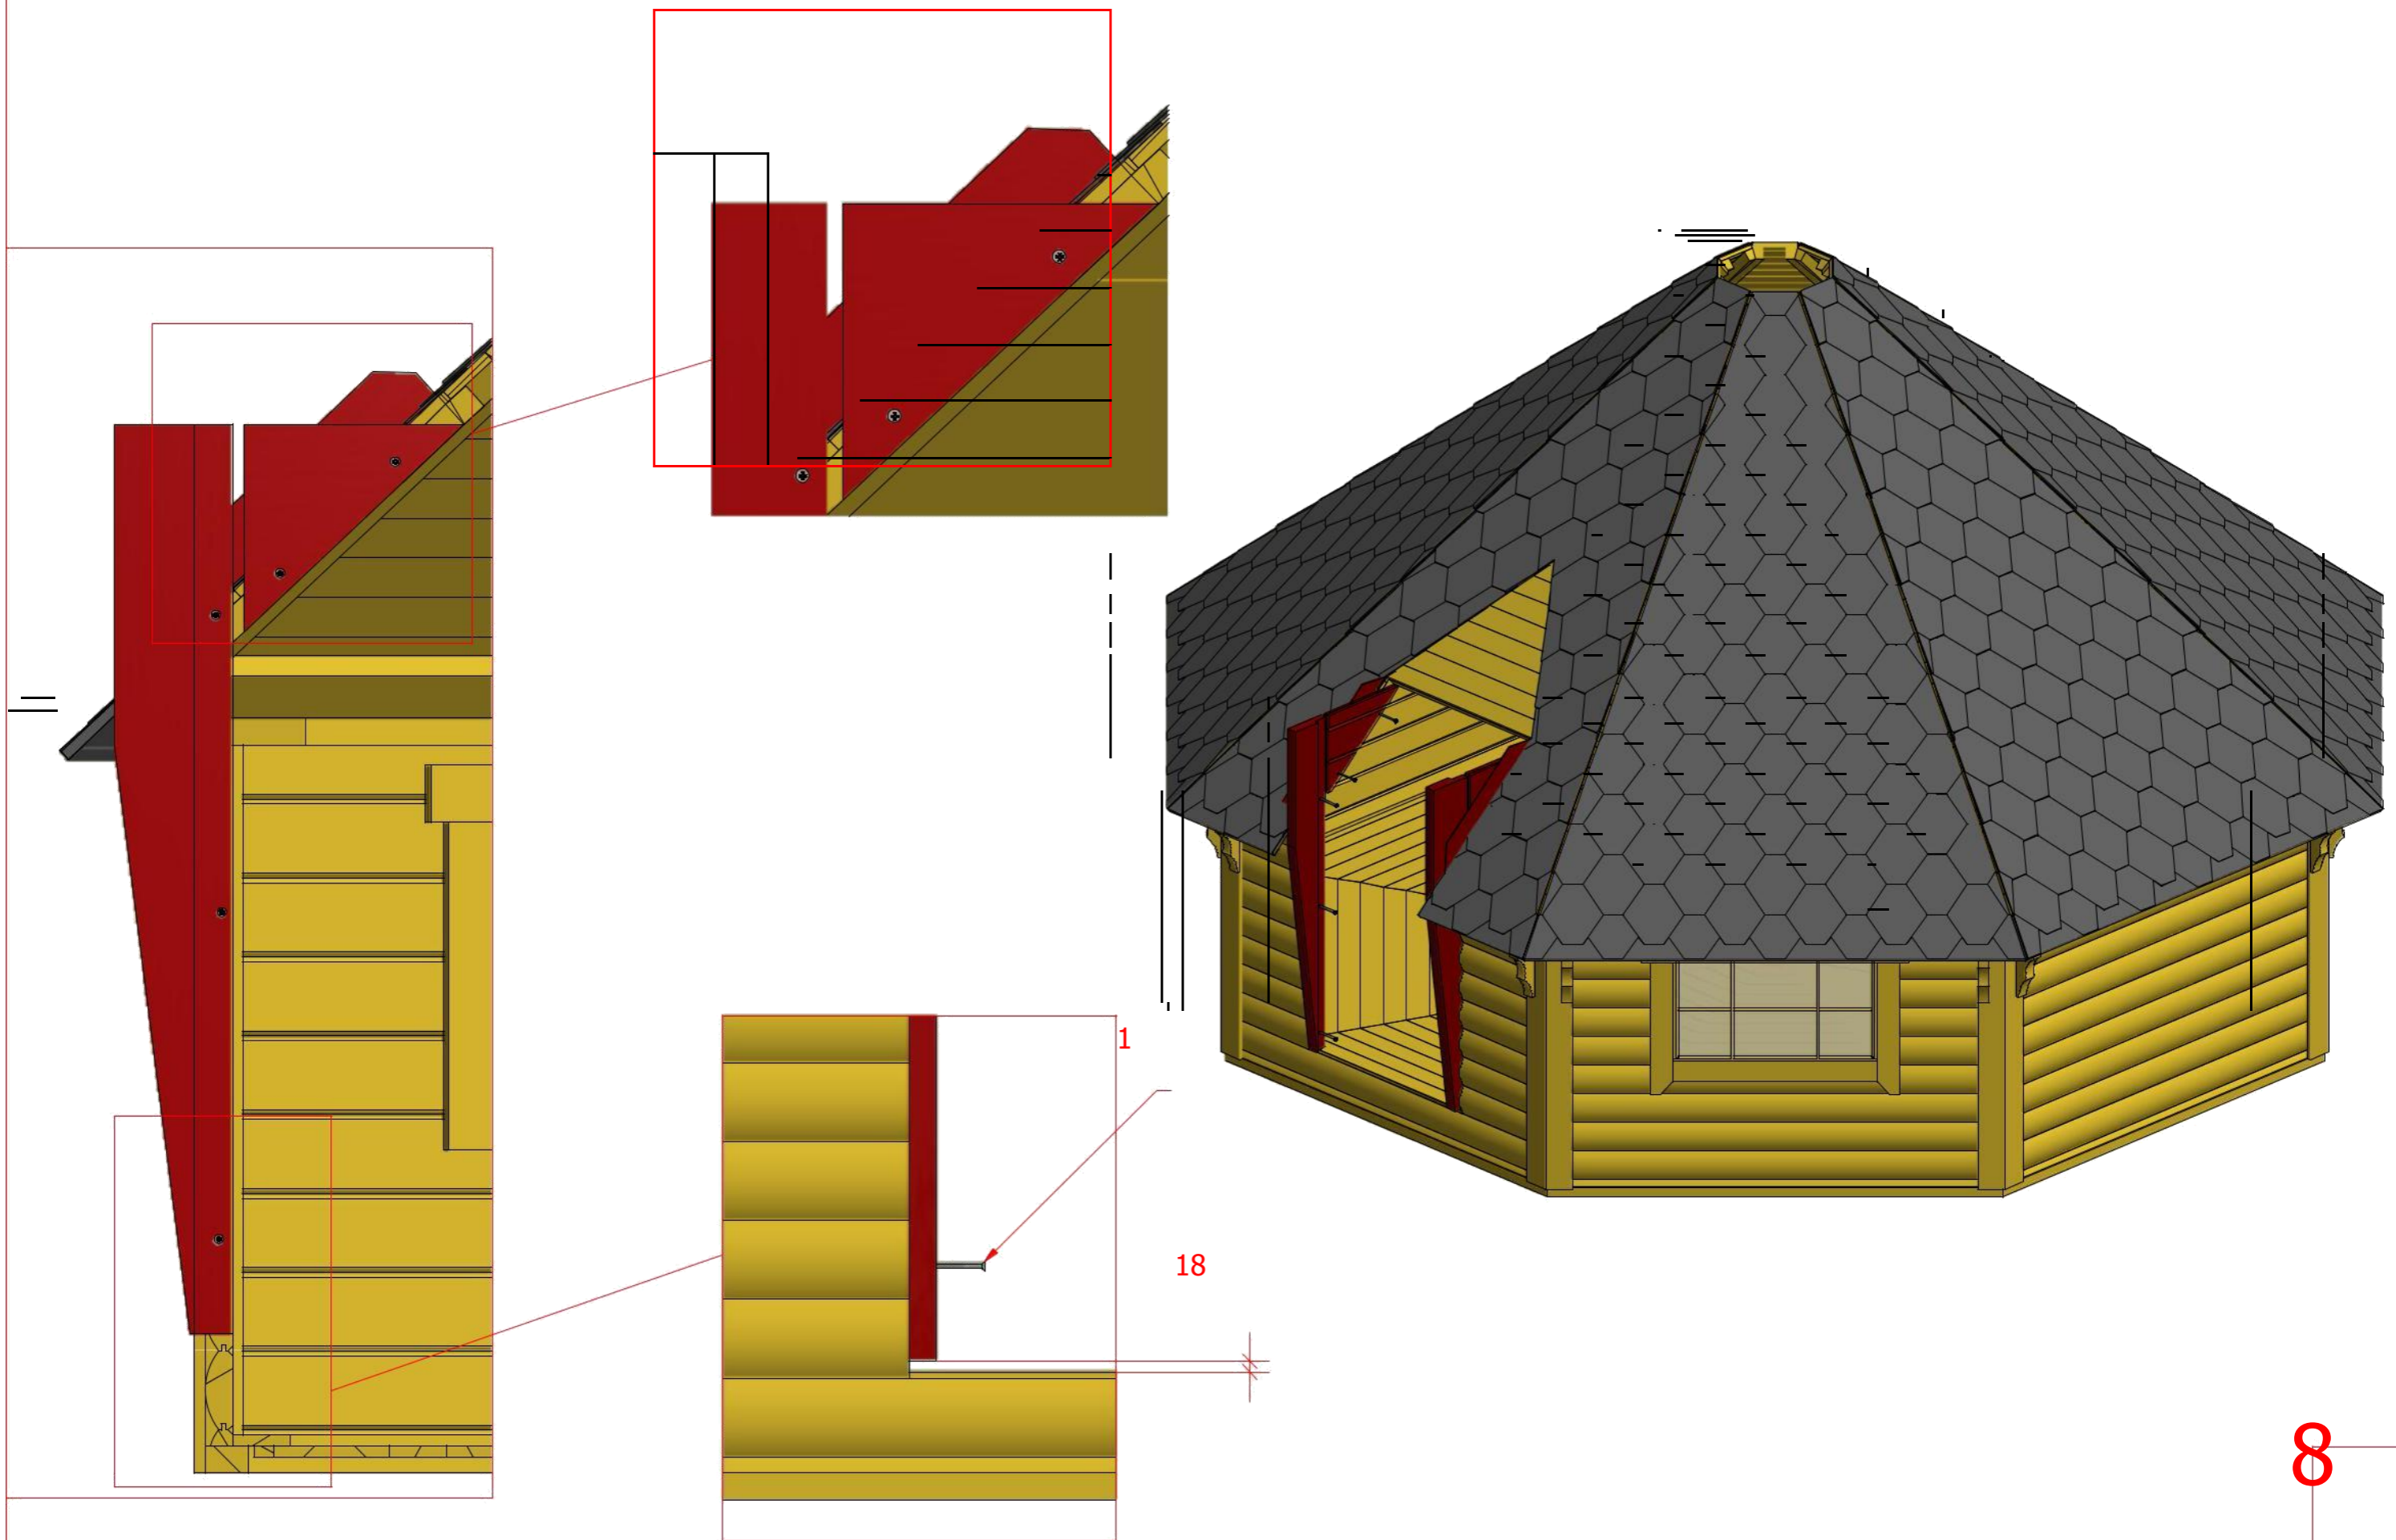

Grill cabin 16.5 m

Screws

1	S2	4x70	10 pcs