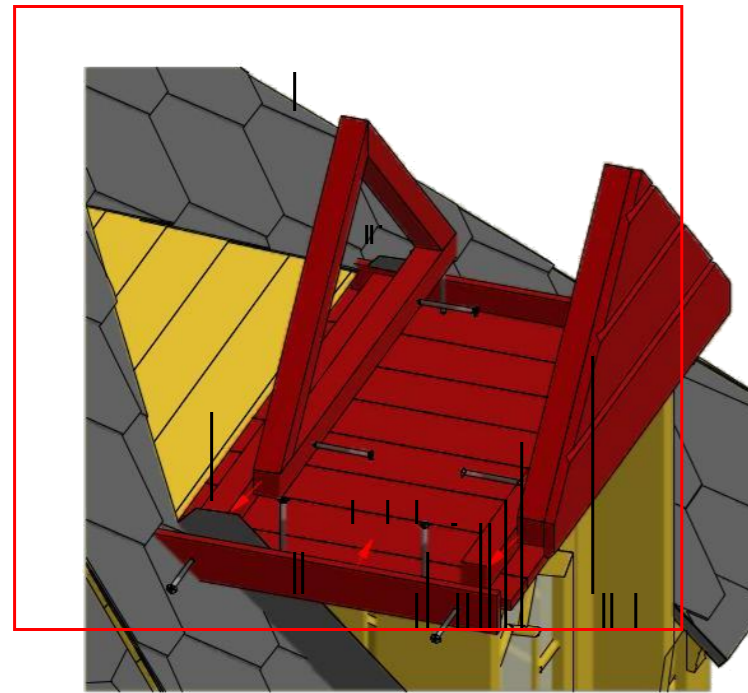

Grill cabin 16.5 m

Screws

1	S2	4x70	16 pcs

1