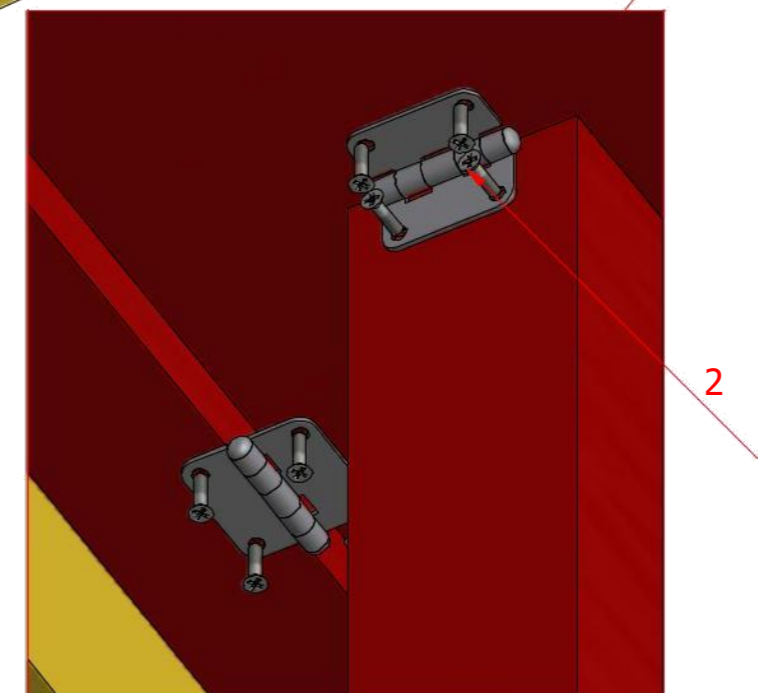

Grill cabin 16.5 m

Screws

	1	S24x70	70 pcs

Grill cabin 16.5 m

Screws			
1	S2	4x70	56 pcs
2	S4	3x30	40 pcs

1

Grill cabin 16.5 m

Screws