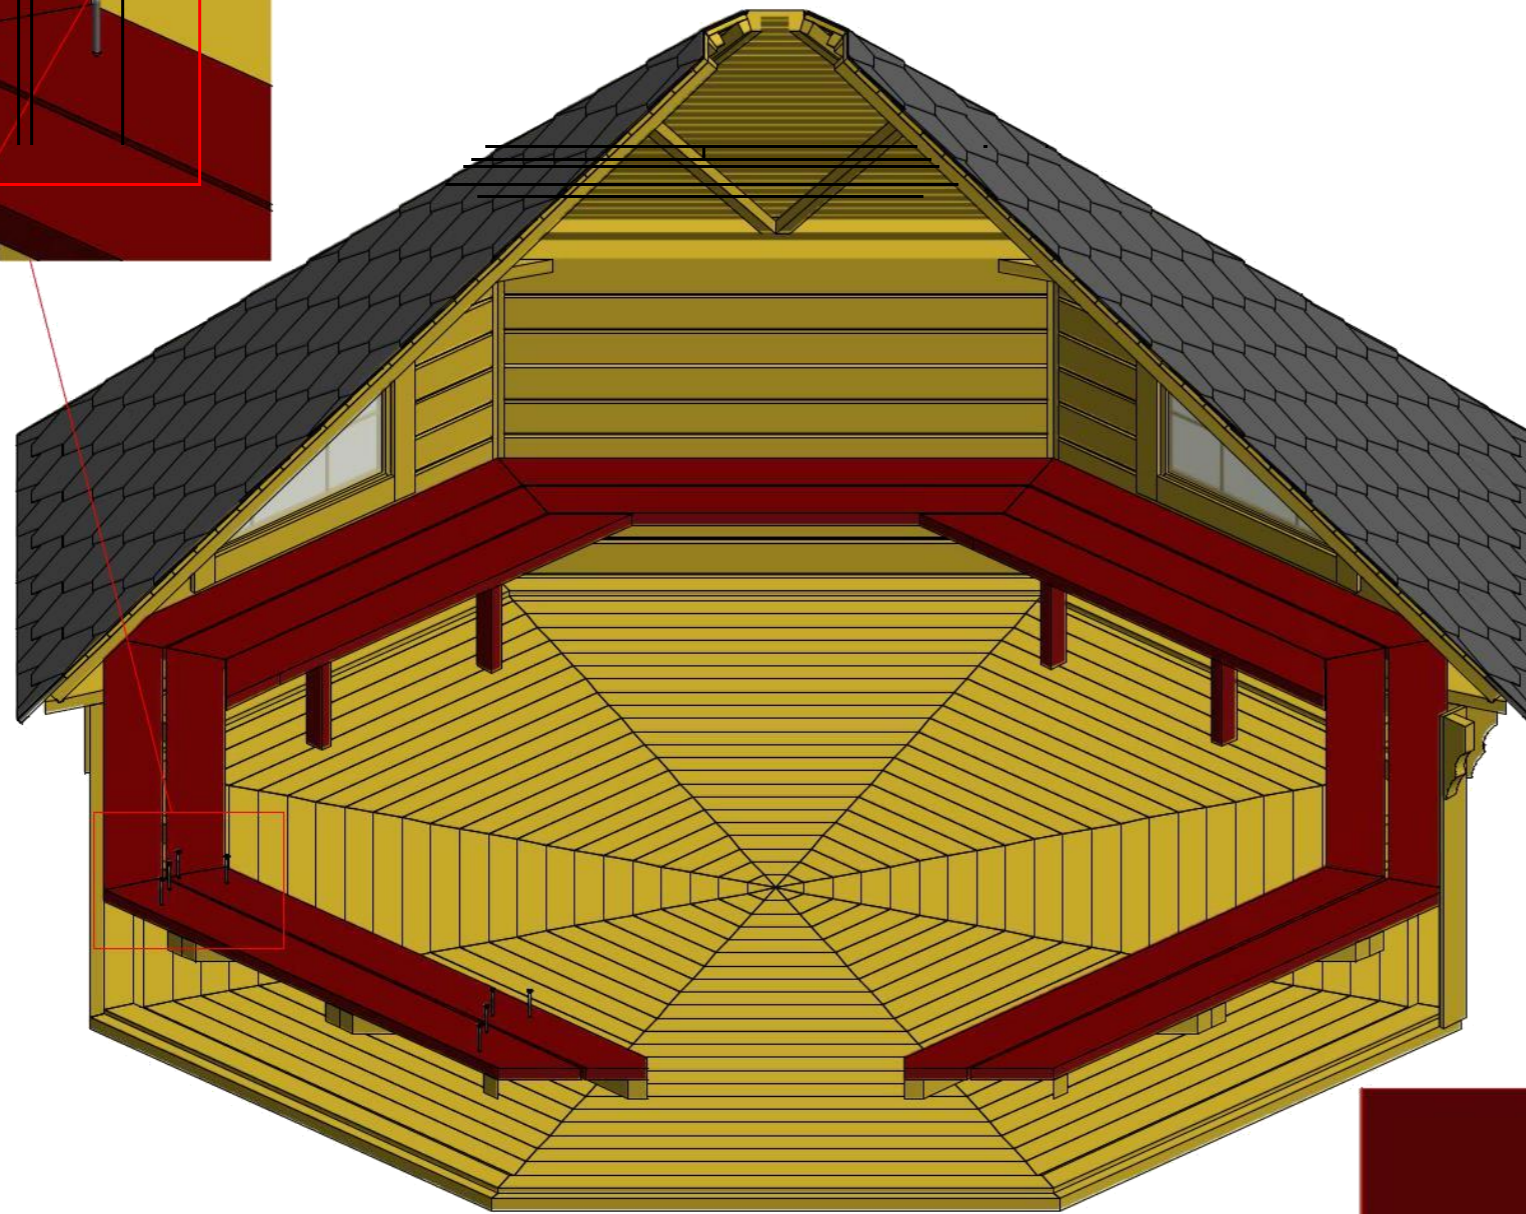

Grill cabin 16.5 m

Screws			
1	S2	4x70	56 pcs
2	S4	3x30	40 pcs

1