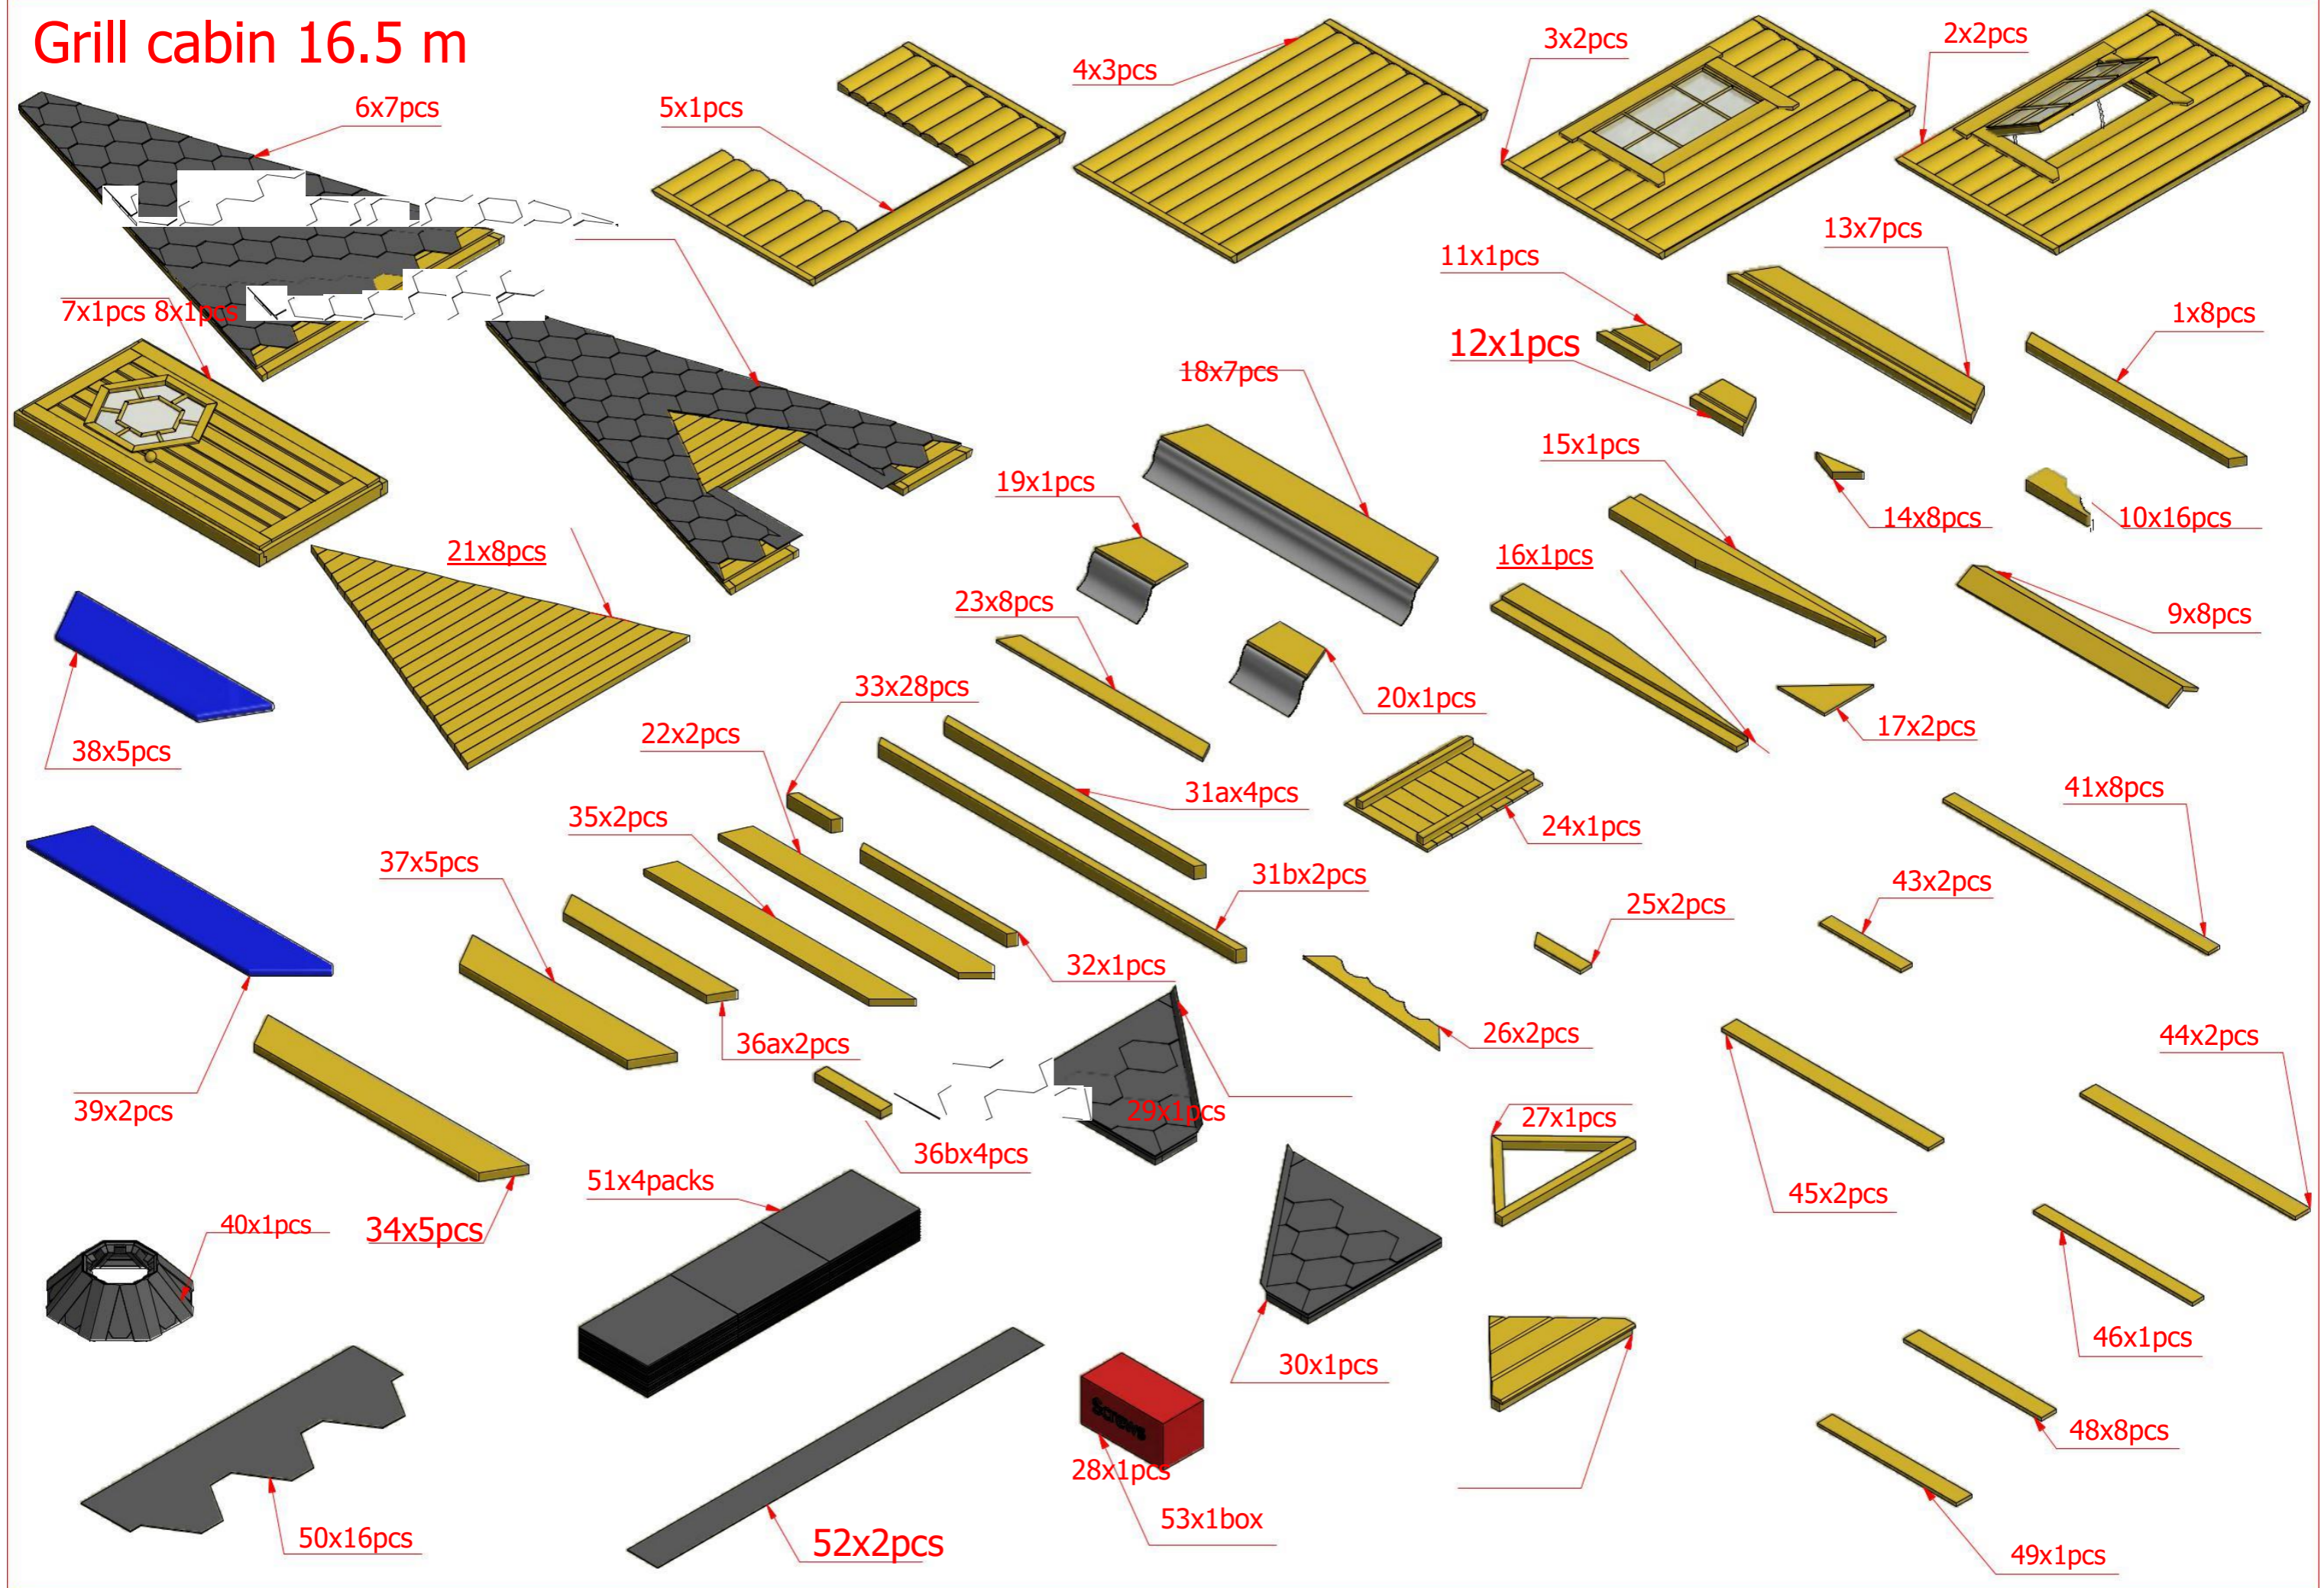

Grill cabin 16.5 m

Grill cabin 16.5 m

Grill cabin 16.5 m

Screws			
1	S1	5x100	16 pcs

Grill cabin 16.5 m

Screws			
1	S2	4x70	48

2.1

2.2