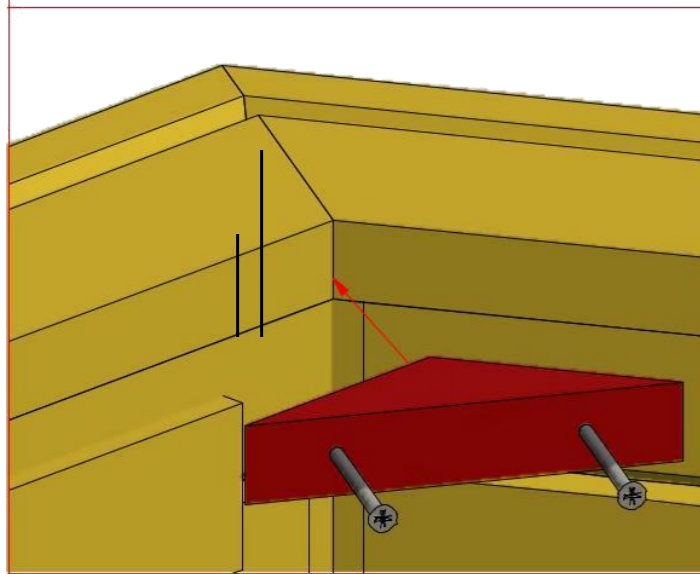

Grill cabin 16.5 m

Screws

1	S2	4x70	32 pcs
2	S3	3.5x45	48 pcs

3.2

Grill cabin 16.5 m

Screws

1	S2	4x70	73 pcs

Grill cabin 16.5 m