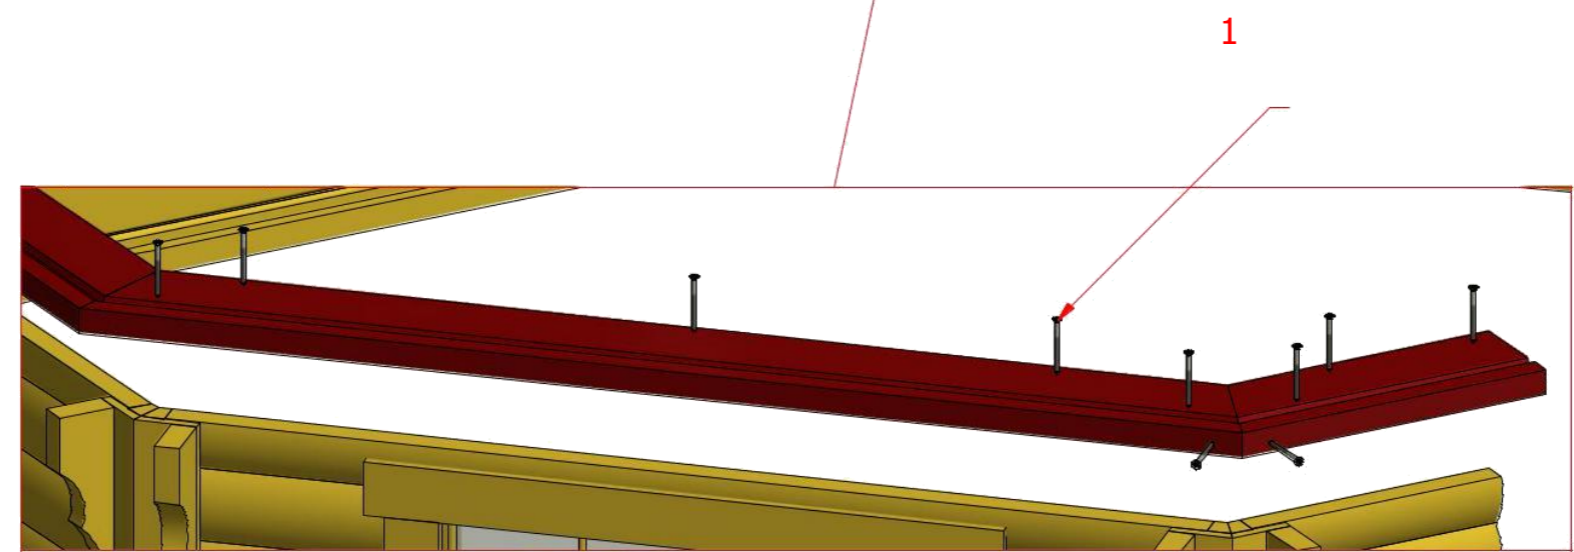

Grill cabin 16.5 m

Screws

1	S2	4x70	32 pcs
2	S3	3.5x45	48 pcs

3.2

Grill cabin 16.5 m

Screws

1	S2	4x70	73 pcs

Grill cabin 16.5 m