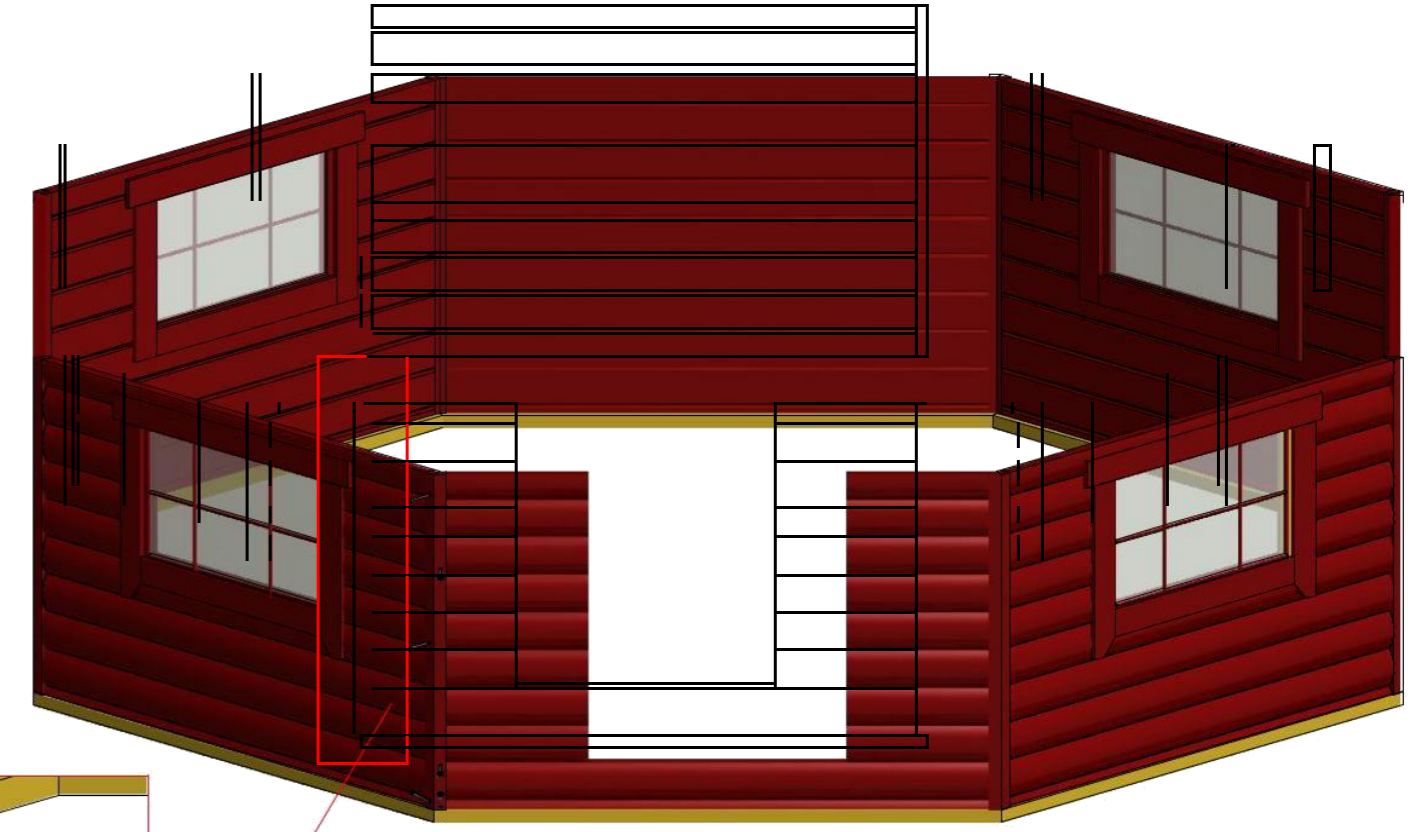

Grill cabin 16.5 m

Grill cabin 16.5 m

Grill cabin 16.5 m

Screws			
1	S1	5x100	16 pcs

Grill cabin 16.5 m

Screws			
1	S2	4x70	48

2.1

2.2

Grill cabin 16.5 m

Screws

1	S2	4x70	32 pcs
2	S3	3.5x45	48 pcs

3.2

Grill cabin 16.5 m

Screws

1	S2	4x70	73 pcs

Grill cabin 16.5 m