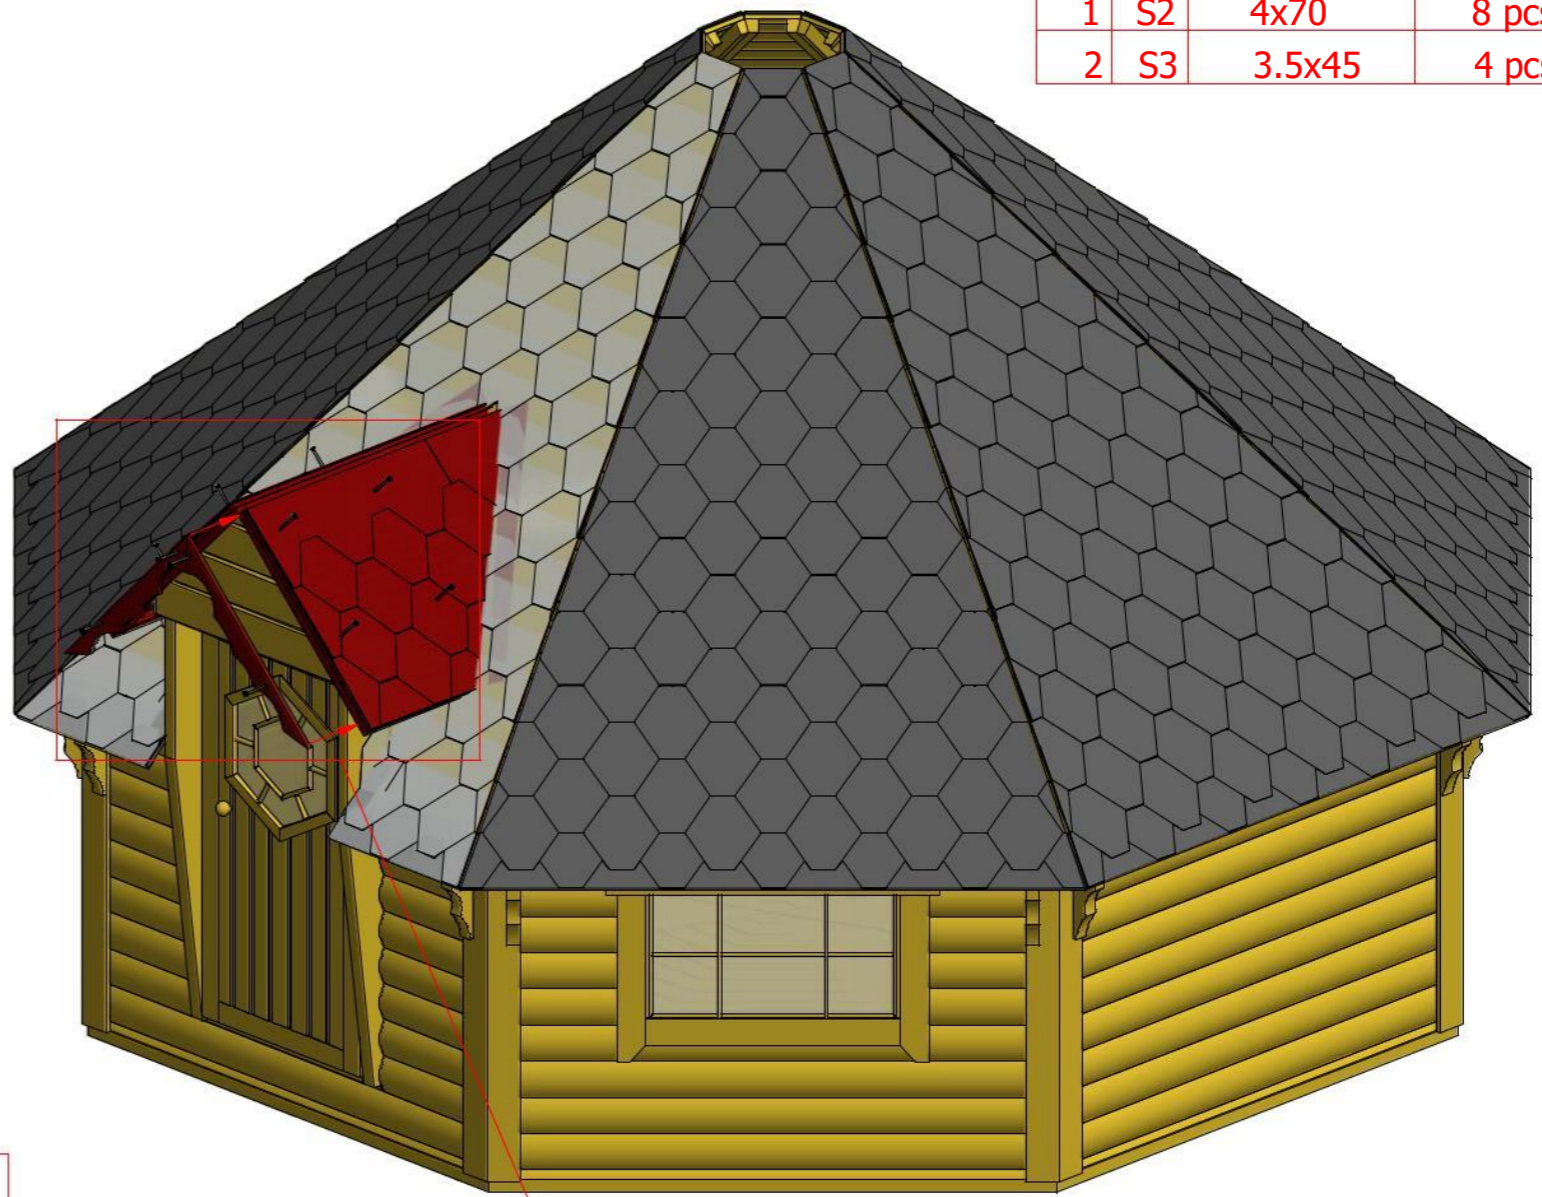

1	S2	4x70	16 pcs

1

Grill cabin 16.5 m

Screws

1	S2	4x70	8 pcs
2	S3	3.5x45	4 pcs

Grill cabin 16.5 m

Screws

1	S2	4x70	8 pcs