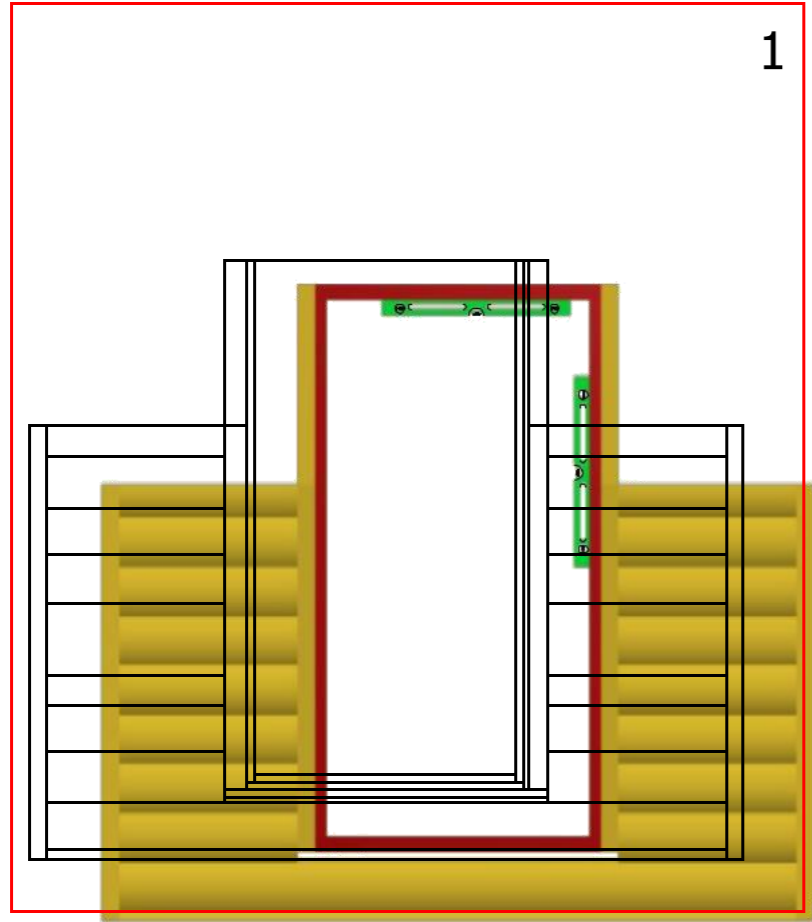

1	S2	4x70	16 pcs

1

Grill cabin 16.5 m

Screws

1	S2	4x70	8 pcs
2	S3	3.5x45	4 pcs

Grill cabin 16.5 m

Screws

1	S2	4x70	8 pcs