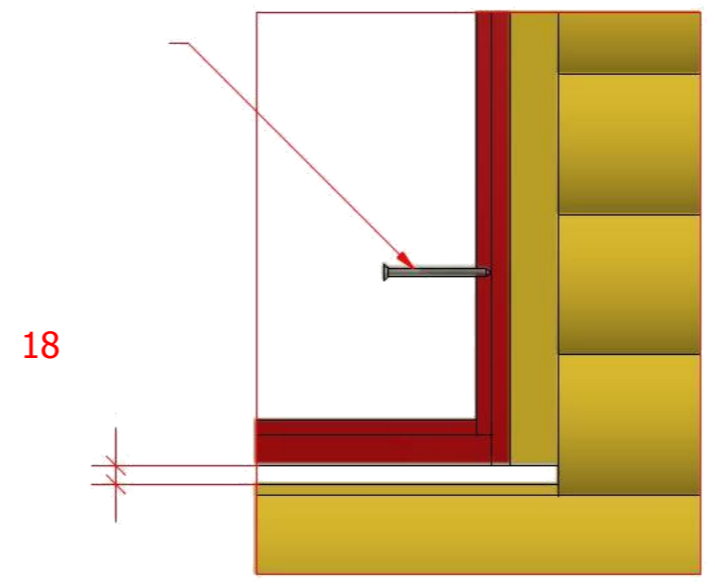

1	S2	4x70	16 pcs

1

Grill cabin 16.5 m

Screws

1	S2	4x70	8 pcs
2	S3	3.5x45	4 pcs

Grill cabin 16.5 m

Screws

1	S2	4x70	8 pcs