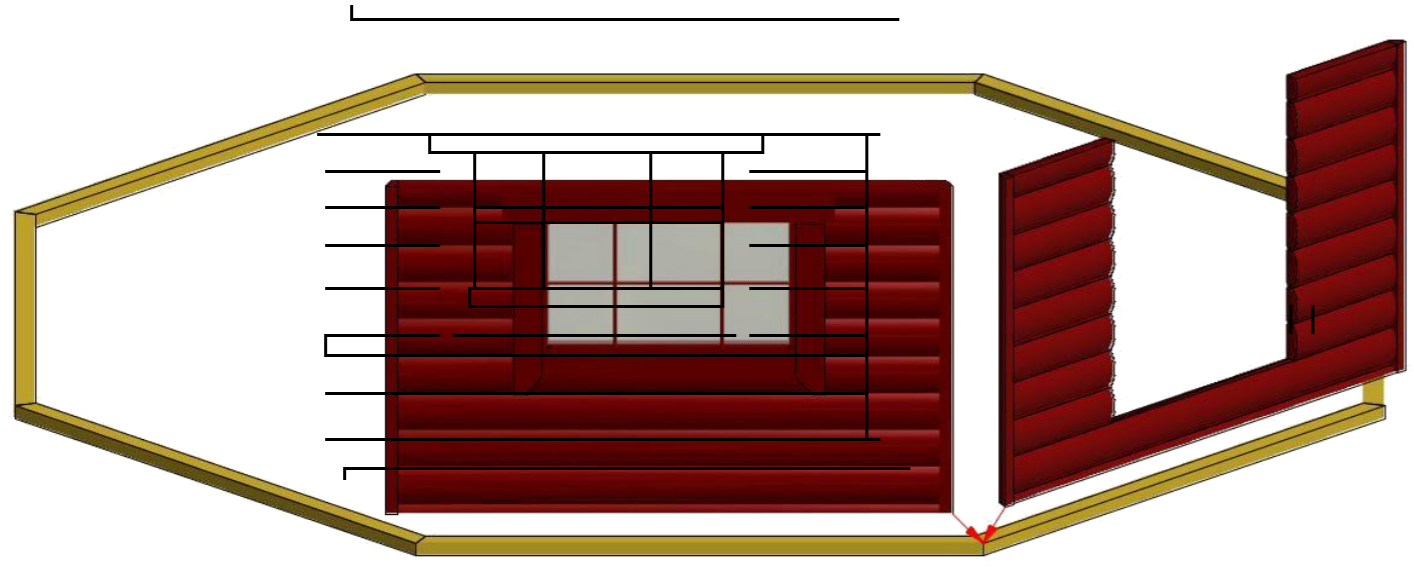

Grill cabin 16.5 m

Grill cabin 16.5 m

Grill cabin 16.5 m

Screws			
1	S1	5x100	16 pcs

Grill cabin 16.5 m

Screws			
1	S2	4x70	48

2.1

2.2

Grill cabin 16.5 m

Screws

1	S2	4x70	32 pcs
2	S3	3.5x45	48 pcs

3.2

Grill cabin 16.5 m

Screws

1	S2	4x70	73 pcs

Grill cabin 16.5 m