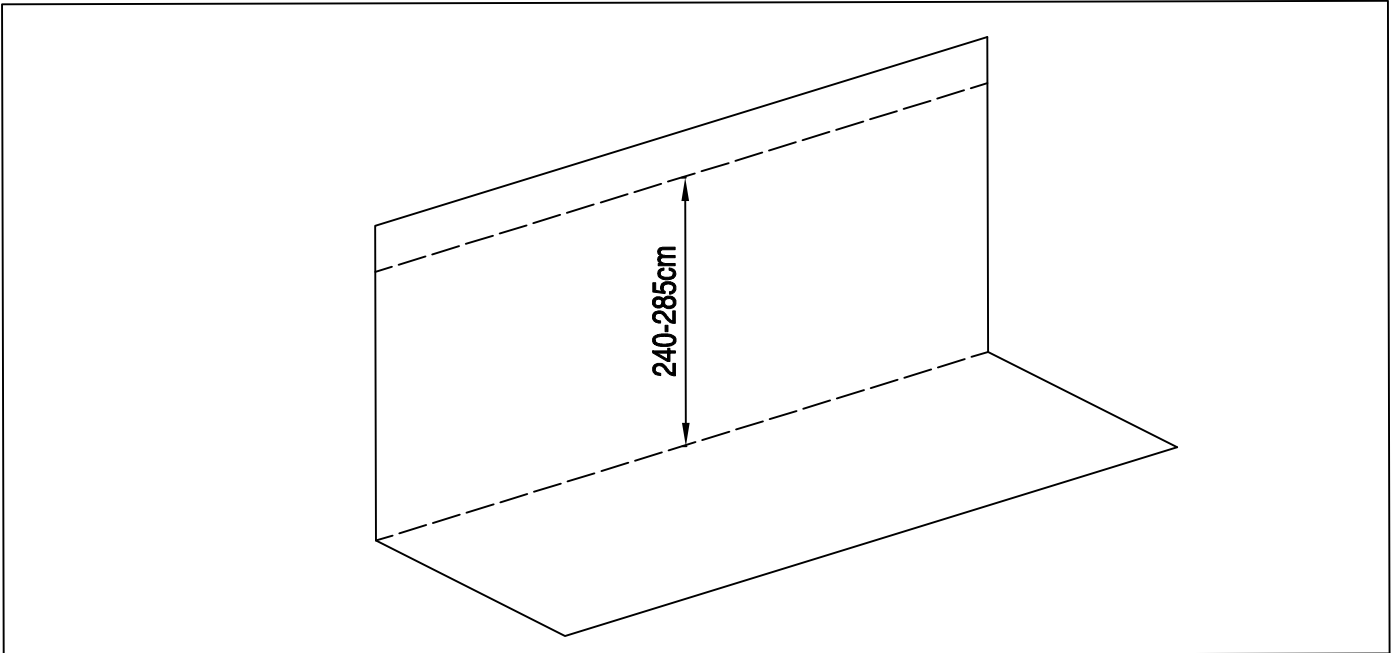

DANCOVER[®]

.com

Manual
for
Patio Cover
3,05x5,57m

Patio Cover

OWNER'S MANUAL / Instructions for Assembly

Size:

Area of installation requirement:

1