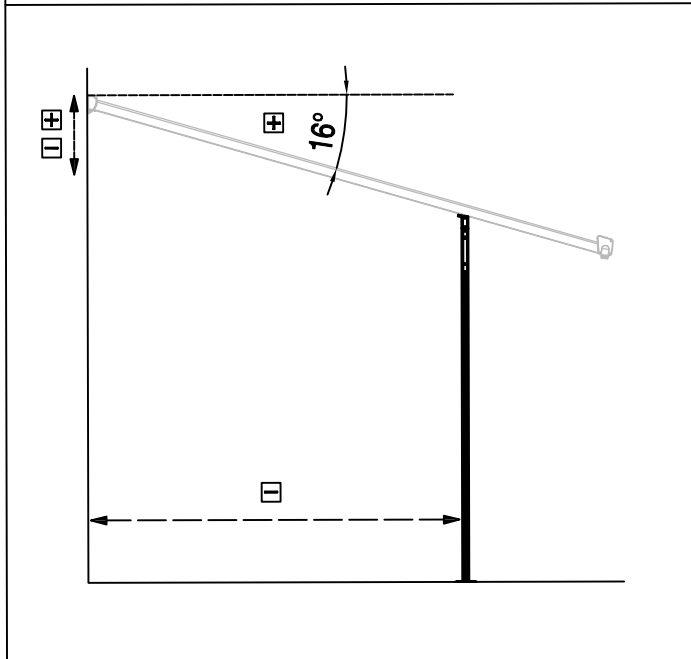

DANCOVER[®]

.com

Manual
for
Patio Cover
3,05x5,57m

Patio Cover

OWNER'S MANUAL / Instructions for Assembly

Size:

Area of installation requirement:

1

Ba-1		x3
Ba-8		x3
Ba-H33		x12

2

Ba-4		x6
Ba-8		x3
Ba-H27		x12
Ba-H28		x12

1

3

4

2

5

11

I x4

240-285cm

Ba-H24

I

Ba-H24

x1

12