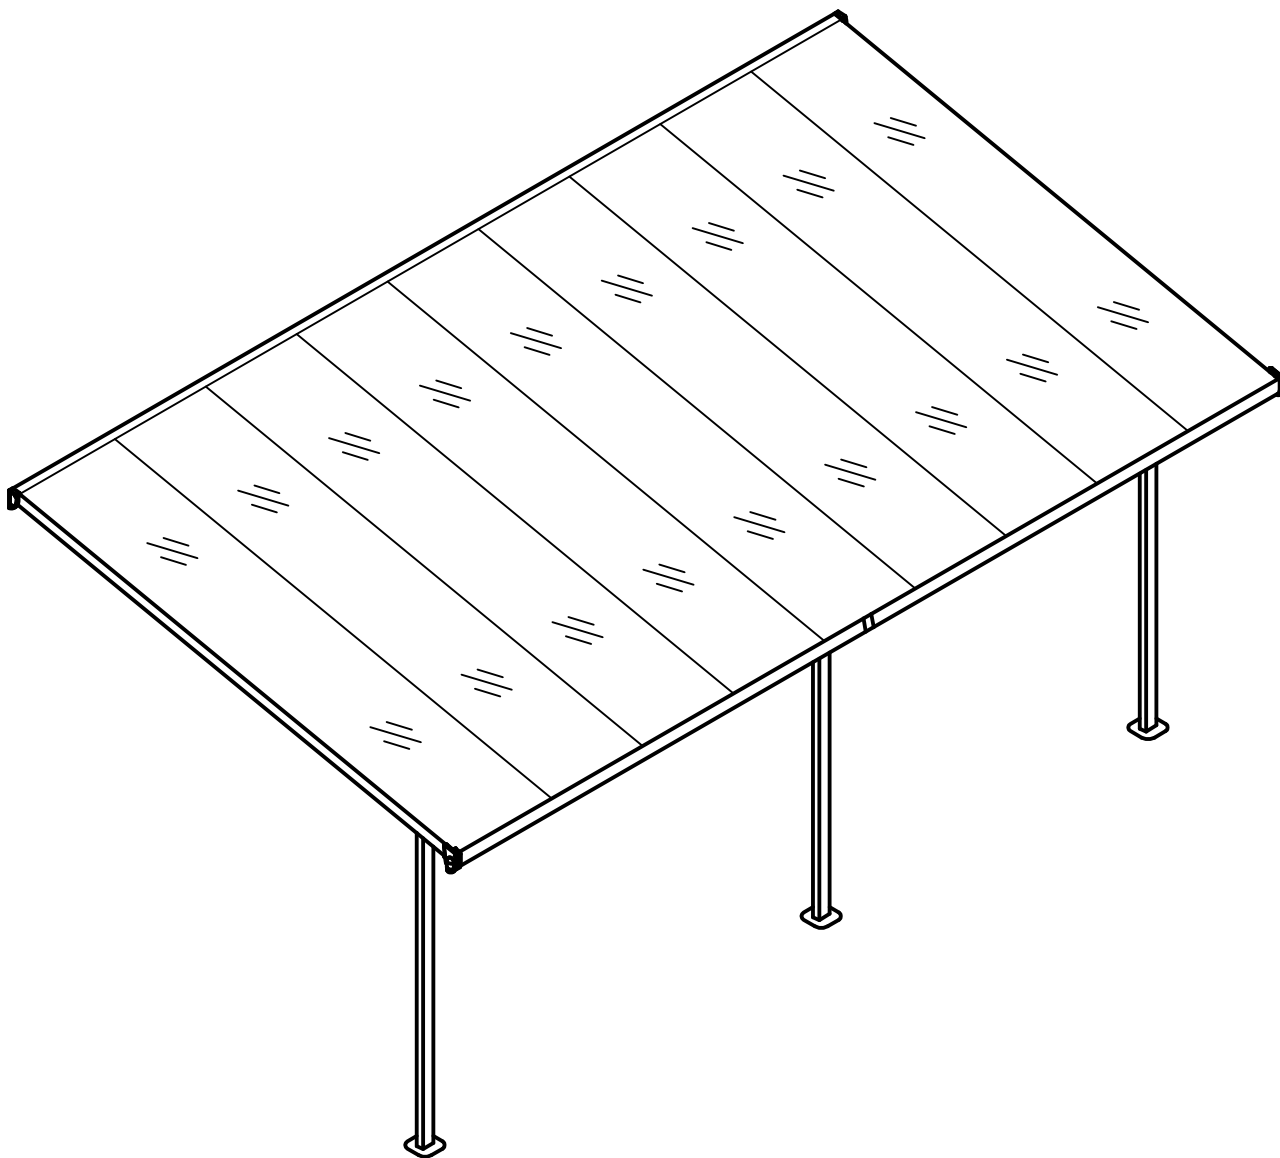

DANCOVER[®]

.com

Manual
for
Patio Cover
3,05x5,57m

Patio Cover

OWNER'S MANUAL / Instructions for Assembly

Size:

Area of installation requirement:

1

Ba-1		x3
Ba-8		x3
Ba-H33		x12

2

Ba-4		x6
Ba-8		x3
Ba-H27		x12
Ba-H28		x12

1

3

4

2

5

11

I x4

240-285cm

Ba-H24

I

Ba-H24

x1

12