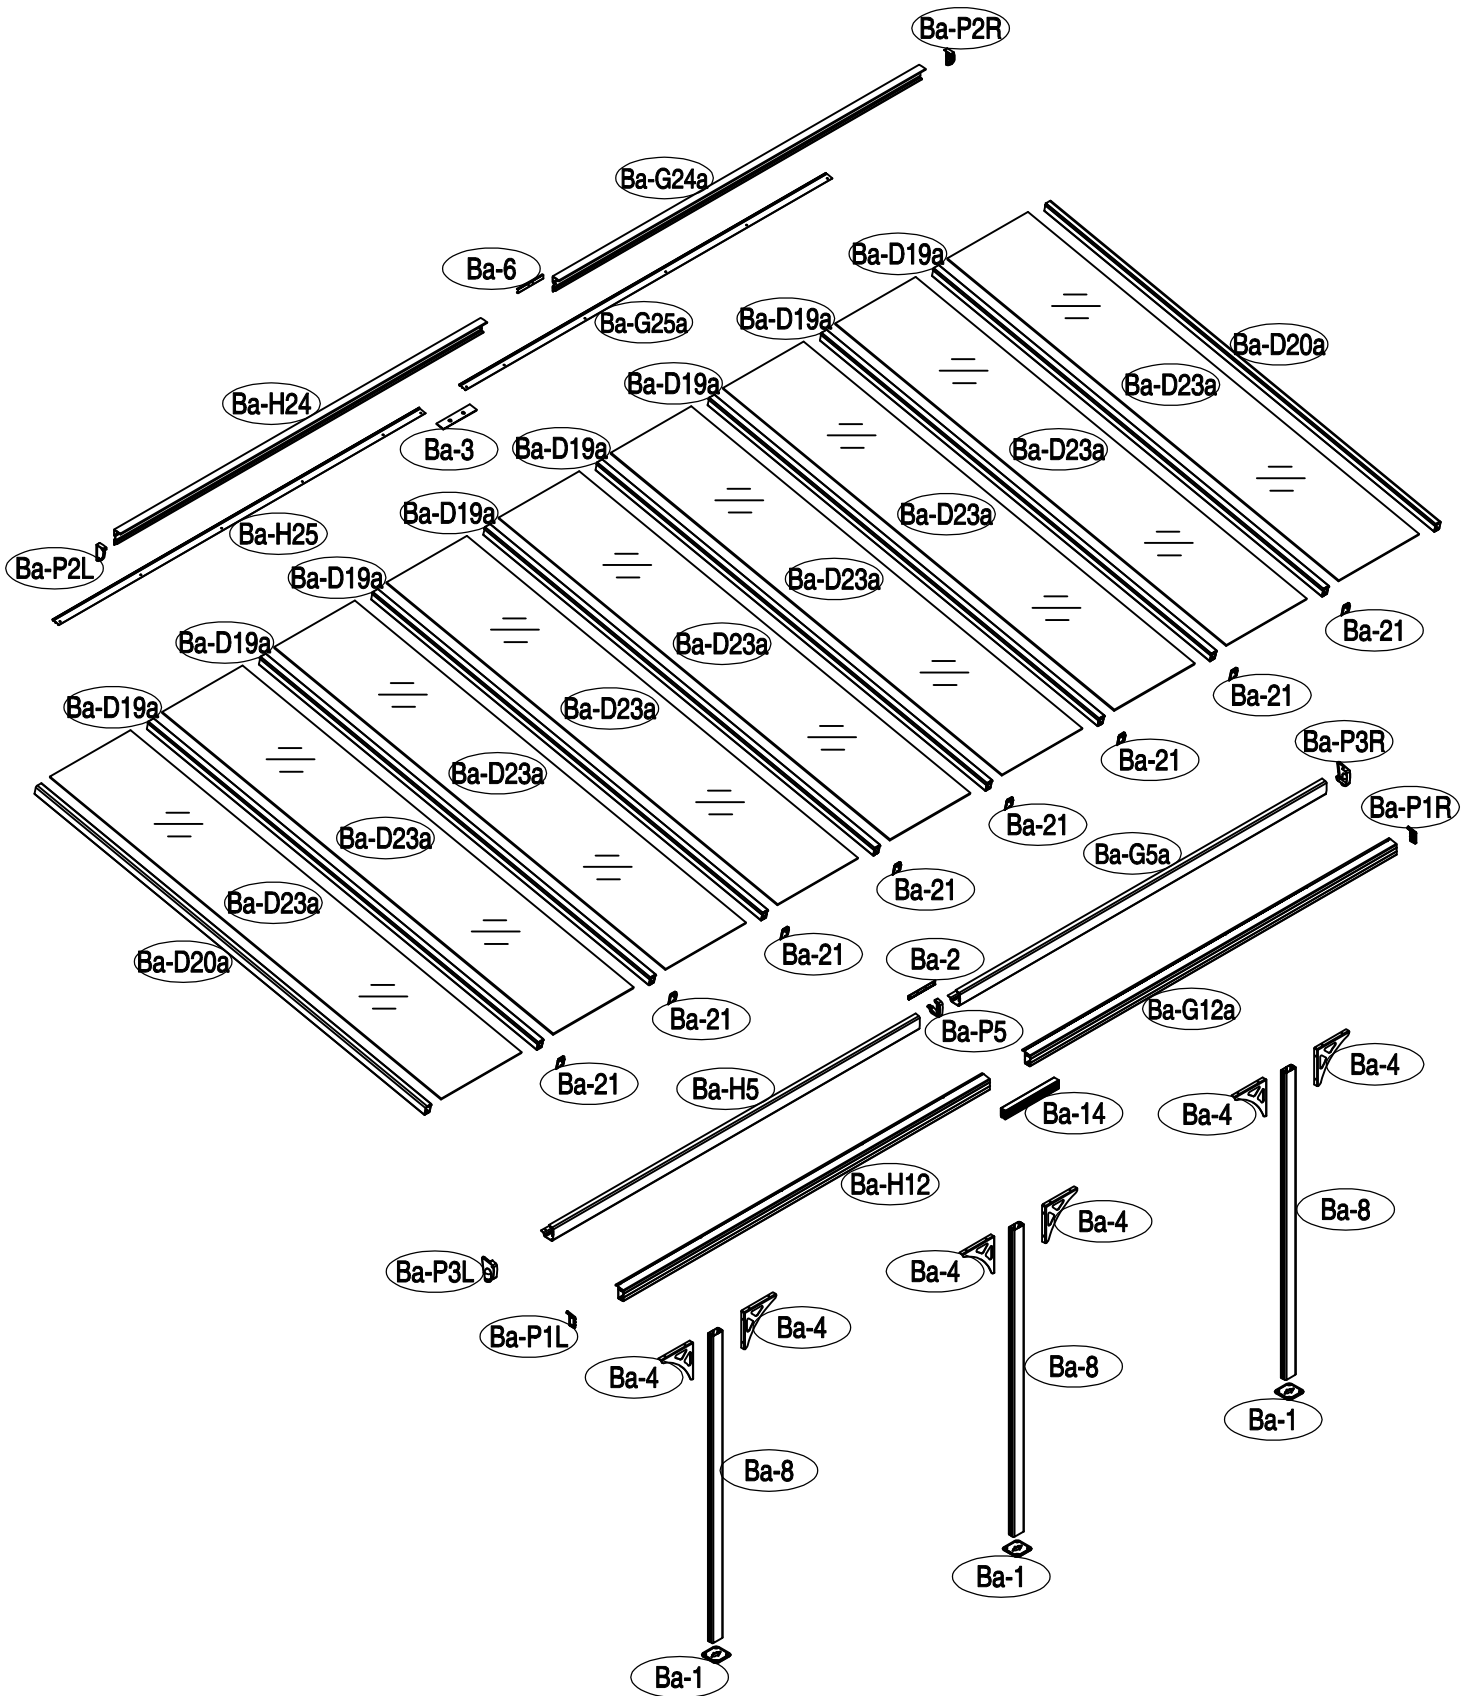

DANCOVER[®]

.com

Manual
for
Patio Cover
3,05x5,57m

Patio Cover

OWNER'S MANUAL / Instructions for Assembly

Size:

Area of installation requirement:

1

Ba-1		x3
Ba-8		x3
Ba-H33		x12

2

Ba-4		x6
Ba-8		x3
Ba-H27		x12
Ba-H28		x12

1

3

4

2

5

Ba-H27		x12
--------	--	-----

6

Ba-8		x3
Ba-H28		x12

3

7

Ba-P1L		x1
Ba-P1R		x1
Ba-H33		x4

8

Ba-2		x1
Ba-P5		x1
Ba-H27		x4
Ba-H28		x4

11

I x4

240-285cm

Ba-H24

I

Ba-H24

x1

12