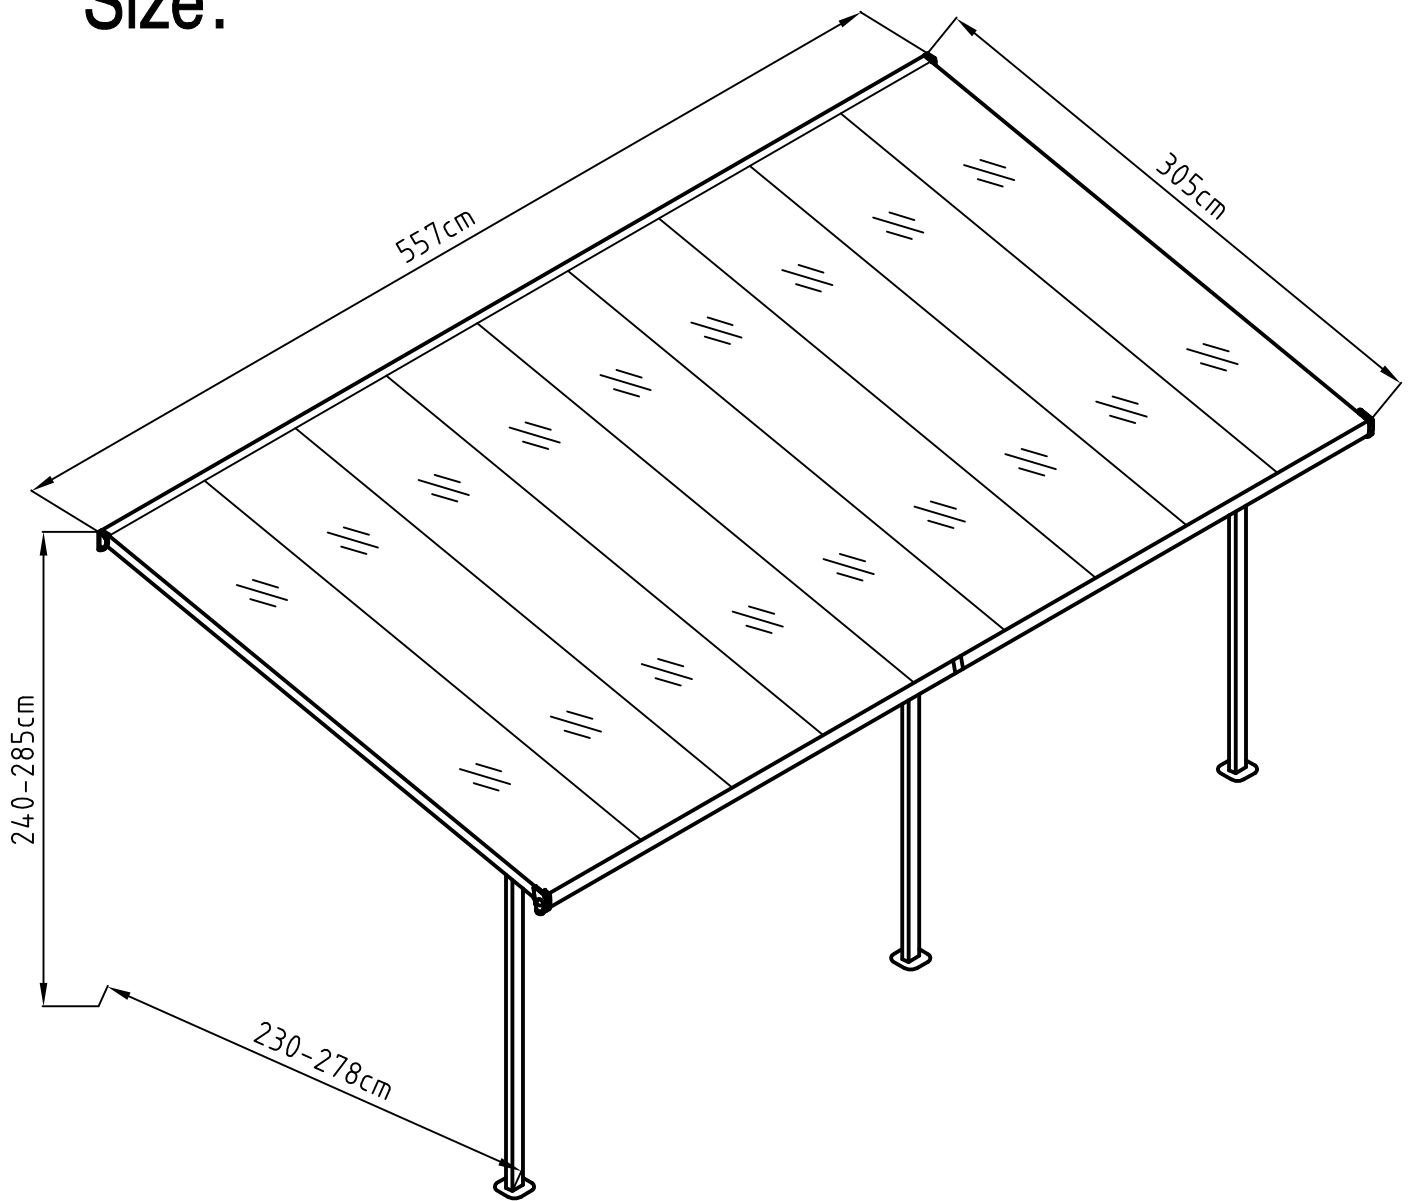

DANCOVER[®]

.com

Manual
for
Patio Cover
3,05x5,57m

Patio Cover

OWNER'S MANUAL / Instructions for Assembly

Size:

Area of installation requirement:

1

Ba-1		x3
Ba-8		x3
Ba-H33		x12

2

Ba-4		x6
Ba-8		x3
Ba-H27		x12
Ba-H28		x12

1

3

4

2

5

11

I x4

240-285cm

Ba-H24

I

Ba-H24

x1

12