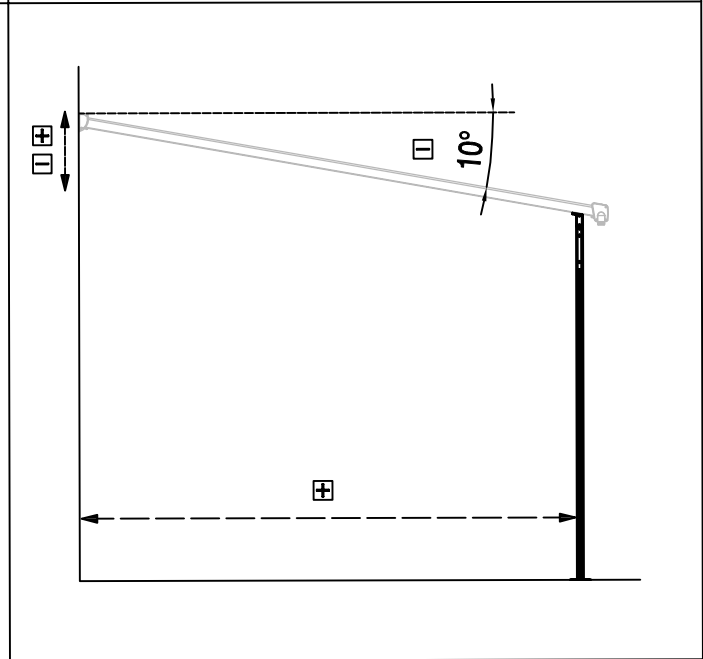

DANCOVER[®]

.com

Manual
for
Patio Cover
3,05x5,57m

Patio Cover

OWNER'S MANUAL / Instructions for Assembly

Size:

Area of installation requirement:

1

Ba-1		x3
Ba-8		x3
Ba-H33		x12

2

Ba-4		x6
Ba-8		x3
Ba-H27		x12
Ba-H28		x12

1

3

4

2

5

11

I x4

240-285cm

Ba-H24

I

Ba-H24

x1

12