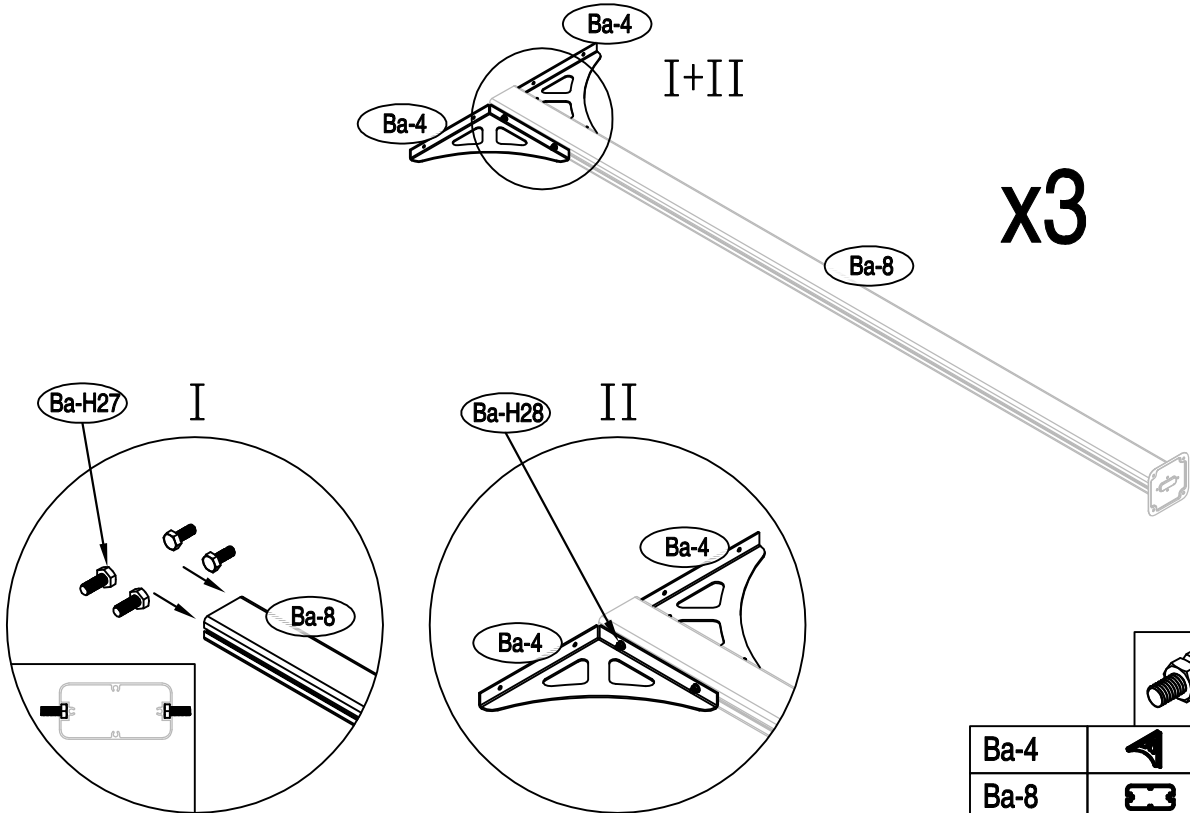

DANCOVER[®]

.com

Manual
for
Patio Cover
3,05x5,57m

Patio Cover

OWNER'S MANUAL / Instructions for Assembly

Size:

Area of installation requirement:

1

Ba-1		x3
Ba-8		x3
Ba-H33		x12

2

Ba-4		x6
Ba-8		x3
Ba-H27		x12
Ba-H28		x12

1

3

4

2

5

Ba-H27		x12
--------	--	-----

6

Ba-8		x3
Ba-H28		x12

3

7

Ba-P1L		x1
Ba-P1R		x1
Ba-H33		x4

8

Ba-2		x1
Ba-P5		x1
Ba-H27		x4
Ba-H28		x4

11

I x4

240-285cm

Ba-H24

I

Ba-H24

x1

12