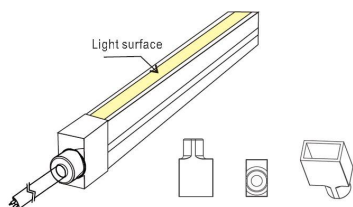

Ficha técnica

Led NEON Flex, 6x12mm, DC12V, 120Led/m, 5m, 100w

LED BOX[®]

ESQUEMA DE INSTALACIÓN

Instalación

Ficha técnica

Led NEON Flex, 6x12mm, DC12V, 120Led/m, 5m, 100w

LEDBOX®