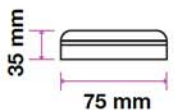

>0.5
PF

Voltage/Frequency	LED Type	Beam Angle	Body Type	Dimension	Life span	Box Qty.
AC:220-240V,50Hz	SMD	200°	Thermoplastic	Ø75x35mm	30,000 Hours	100