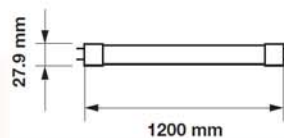

Especificaciones técnicas

18W VT-122

EAN Code

688 - 3000K Warm White
672 - 4000K Day White
673 - 6400K White

3800157633918
3800157632911
3800157632928

120+ LUMENS PER WATT
SUPER EFFICIENT