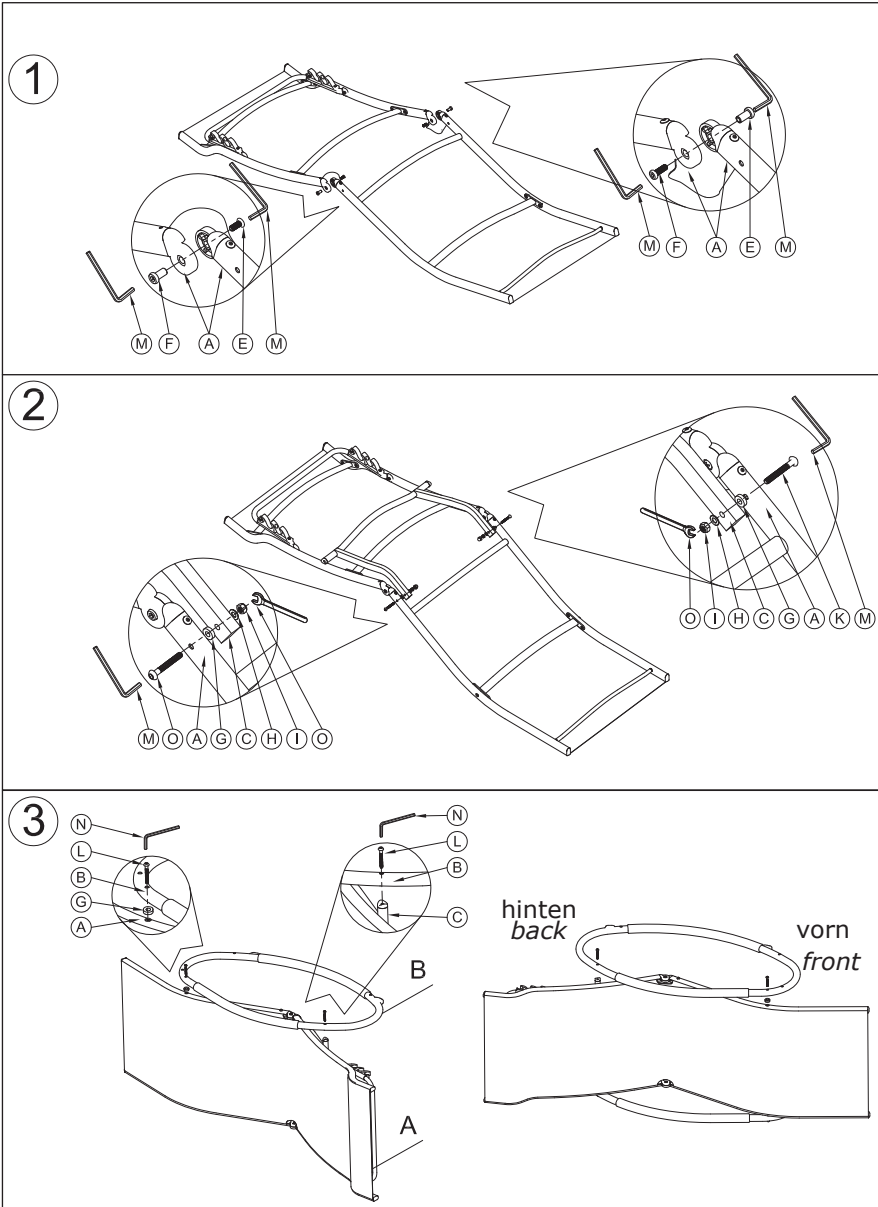

Montage des Gestells *Frame Assembly*