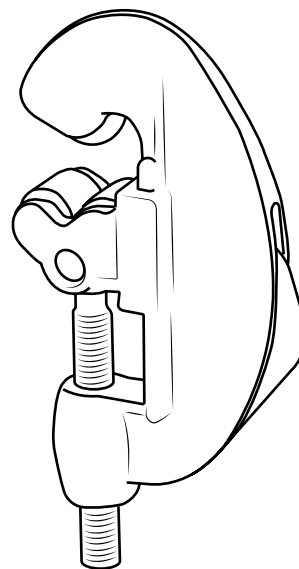

Milano

Single Traditional Washstand

 Style may vary

Installation Guide

Installation

Tools required for installing:

Parts included:

1