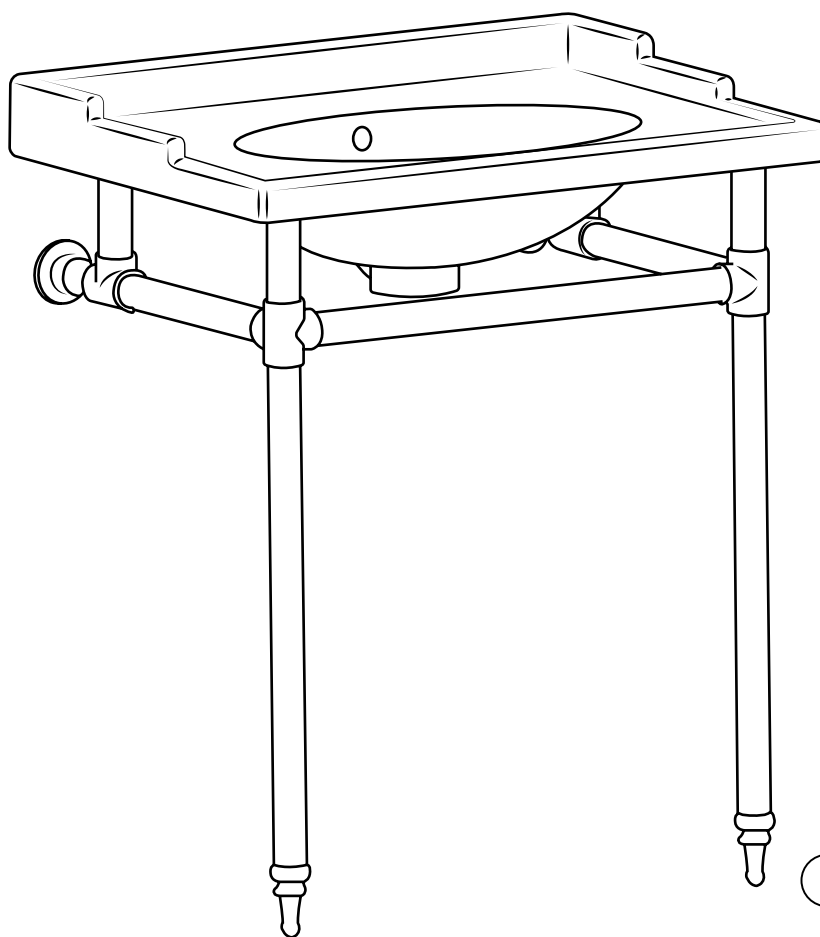

Milano

Single Traditional Washstand

 Style may vary

Installation Guide

Installation

Tools required for installing:

Parts included:

1