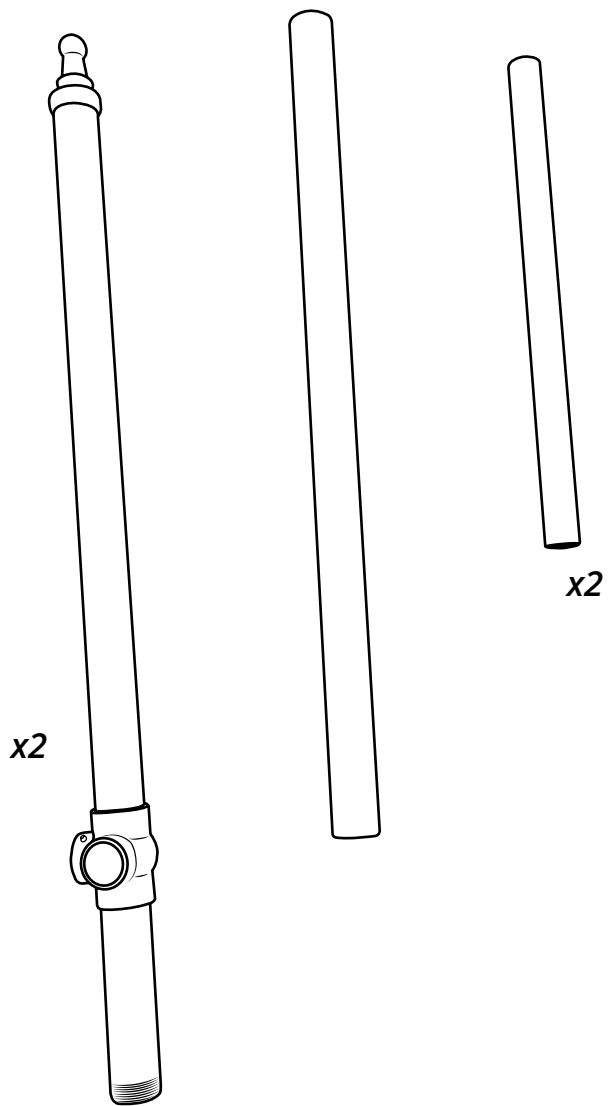

Milano

Single Traditional Washstand

 Style may vary

Installation Guide

Installation

Tools required for installing:

Parts included:

1

2

3

4

5

6

7

8

9