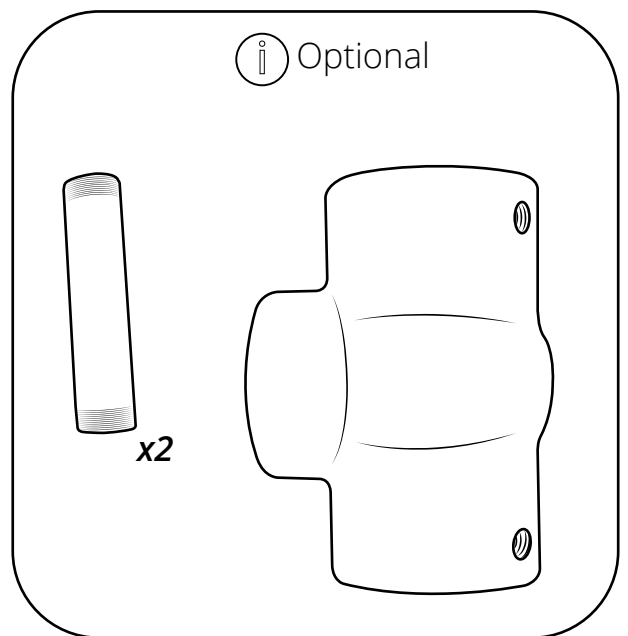

Milano

Single Traditional Washstand

 Style may vary

Installation Guide

Installation

Tools required for installing:

Parts included:

1