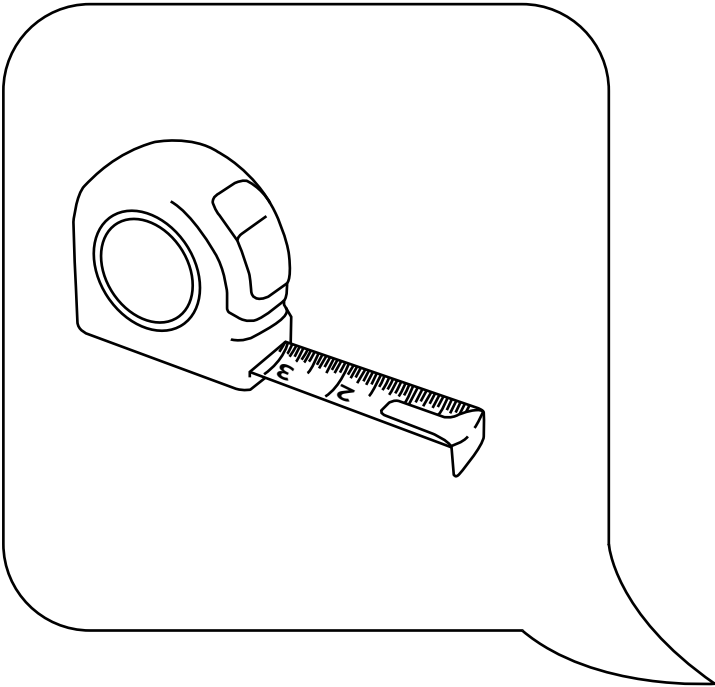

Milano

Single Traditional Washstand

 Style may vary

Installation Guide

Installation

Tools required for installing:

Parts included:

1