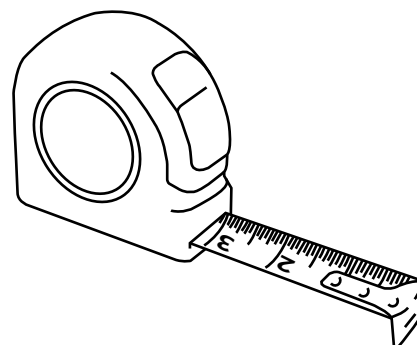

Milano

Single Traditional Washstand

 Style may vary

Installation Guide

Installation

Tools required for installing:

Parts included:

1