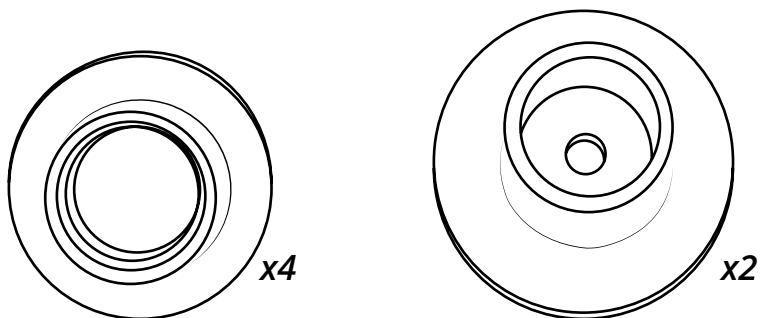

Milano

Single Traditional Washstand

 Style may vary

Installation Guide

Installation

Tools required for installing:

Parts included:

1