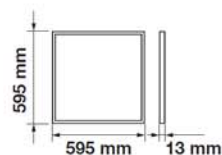

Voltage/Frequency	LED Type	Beam Angle	Body Type	Dimension	Life span	Box Qty.
AC:220-240V	SMD	110°	Aluminum+ PMMA+PP	595 X 595 X 14mm	30000 Hours	06