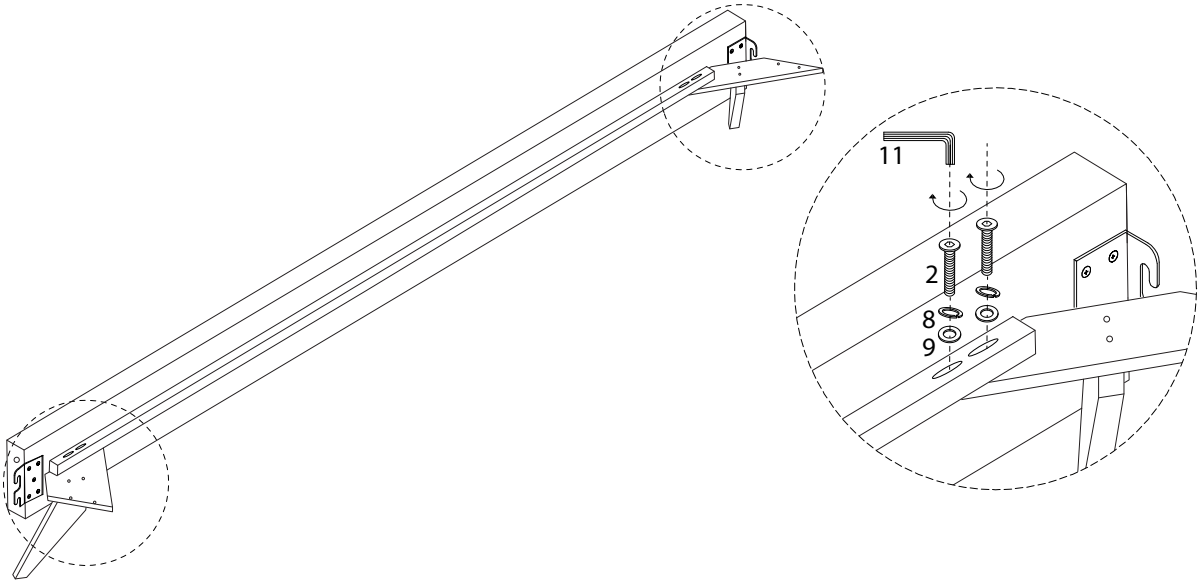

Diagram illustrating assembly instructions and safety warnings:

- Warning 1:** A warning triangle with an exclamation mark is shown next to a box containing an L-shaped metal bracket and a crossed-out power drill icon, indicating that a power drill should not be used for this step.
- Warning 2:** A second warning triangle with an exclamation mark is shown next to a box containing a mattress and a crossed-out icon of a mattress being placed on a slatted base, indicating that the mattress should not be placed on the slatted base.
- Time:** A clock icon is shown next to the text "45'", indicating the estimated time for this step.
- Personnel:** An icon of a person is shown next to the number "2", indicating that two people are required for this step.

11

x 1

13

x 4

3 x 2

4

5

<p>2</p>  <p>M6 x 50</p> <p>x 8</p>	<p>8</p>  <p>x 8</p>	<p>9</p>  <p>x 8</p>	<p>11</p>  <p>M4</p> <p>x 1</p>
--	---	--	--