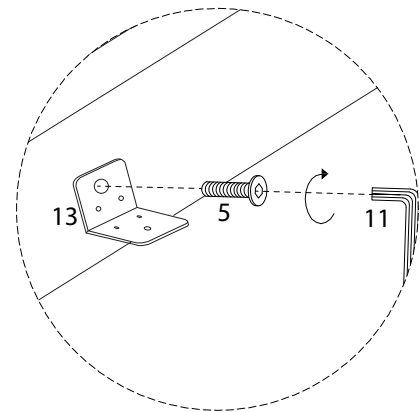

Diagram illustrating assembly instructions and safety warnings:

- Warning 1:** A warning triangle with an exclamation mark is shown next to a box containing an L-shaped metal bracket and a crossed-out power drill icon, indicating that a power drill should not be used for this step.
- Warning 2:** A second warning triangle with an exclamation mark is shown next to a box containing a mattress and a crossed-out icon of a mattress being placed on a slatted base, indicating that the mattress should not be placed on the slatted base.
- Time:** A clock icon is shown next to the text "45'", indicating the estimated time for this step.
- Personnel:** An icon of a person is shown next to the number "2", indicating that two people are required for this step.

11

x 1

13

x 4

3 x 2

4

5

<p>2</p>  <p>M6 x 50</p> <p>x 8</p>	<p>8</p>  <p>x 8</p>	<p>9</p>  <p>x 8</p>	<p>11</p>  <p>M4</p> <p>x 1</p>
--	---	--	--

6

<p>D</p>  <p>x 2</p>	<p>5</p>  <p>M6 x 15</p> <p>x 4</p>	<p>11</p>  <p>M4</p> <p>x 1</p>
---	--	--

7 x 6

E

x 1

14

x 1

8