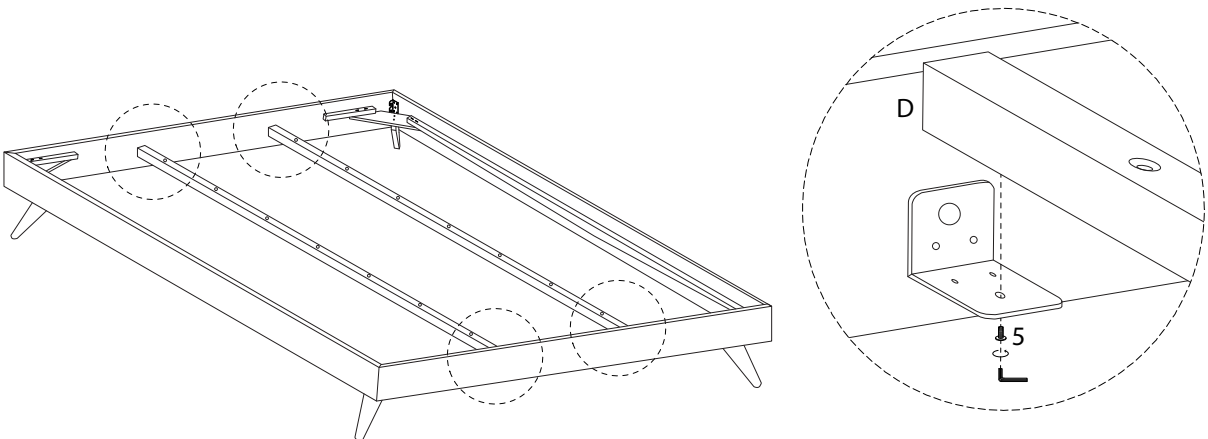

6

D x 2	5 M6 x 15 x 4	11 M4 x 1