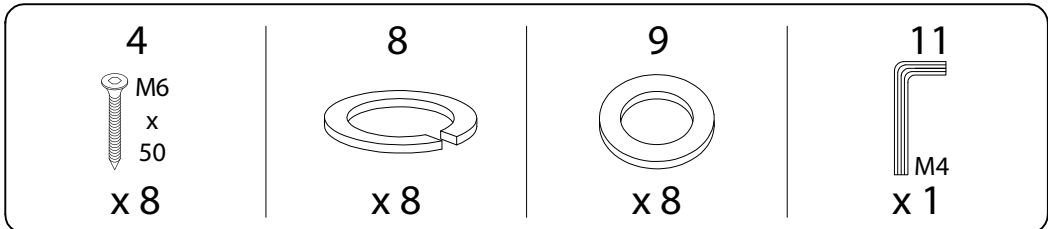

Diagram illustrating assembly instructions and safety warnings:

- Warning 1:** A warning triangle with an exclamation mark is shown next to a box containing an L-shaped metal bracket and a crossed-out power drill icon, indicating that a power drill should not be used for this step.
- Warning 2:** A second warning triangle with an exclamation mark is shown next to a box containing a mattress and a crossed-out icon of a mattress being placed on a slatted base, indicating that the mattress should not be placed on the slatted base.
- Time:** A clock icon is shown next to the text "45'", indicating the estimated time for this step.
- Personnel:** An icon of a person is shown next to the number "2", indicating that two people are required for this step.

11

x 1

13

x 4

3 x 2

4

5

<p>2</p>  <p>M6 x 50</p> <p>x 8</p>	<p>8</p>  <p>x 8</p>	<p>9</p>  <p>x 8</p>	<p>11</p>  <p>M4</p> <p>x 1</p>
--	---	--	--