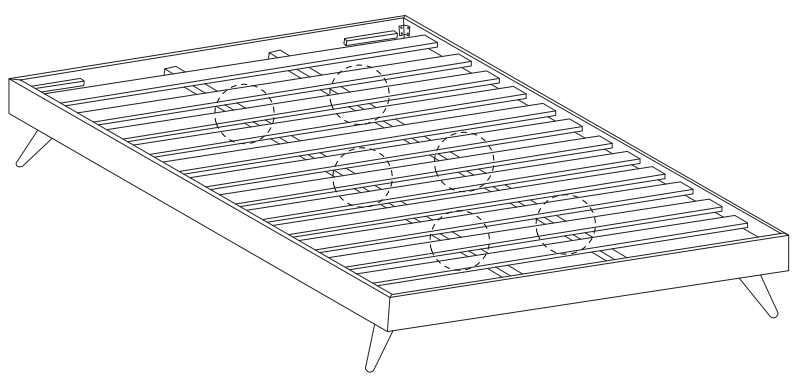

Diagram illustrating assembly instructions and safety warnings:

- Warning 1:** A warning triangle with an exclamation mark is shown next to a box containing an L-shaped metal bracket and a crossed-out power drill icon, indicating that a power drill should not be used for this step.
- Warning 2:** A second warning triangle with an exclamation mark is shown next to a box containing a mattress and a crossed-out icon of a mattress being placed on a slatted base, indicating that the mattress should not be placed on the slatted base.
- Time:** A clock icon is shown next to the text "45'", indicating the estimated time for this step.
- Personnel:** An icon of a person is shown next to the number "2", indicating that two people are required for this step.

H

x 1

1

M6
x
100

x 6

7

x 6

9

3
M6
x
40
x 28

10

10
M4
x
32
x 12