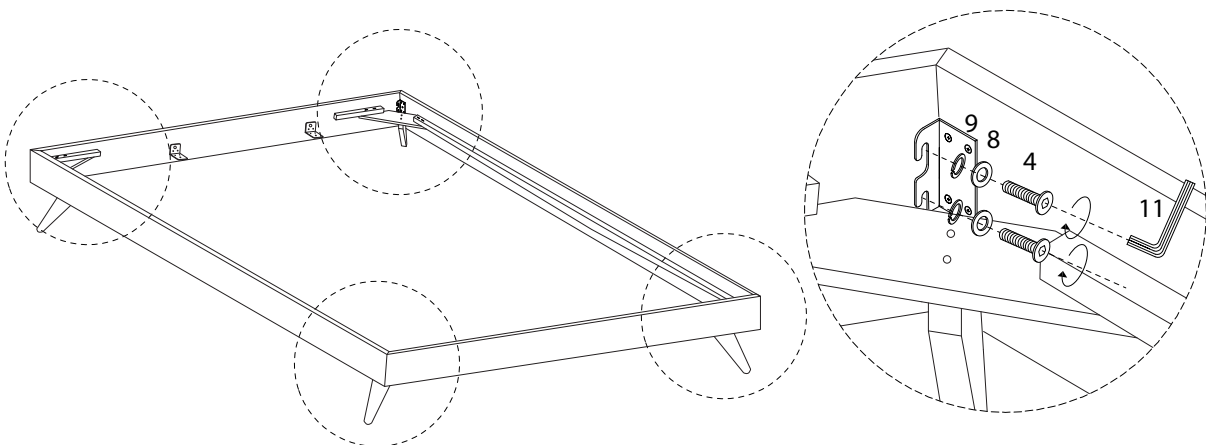

Diagram illustrating assembly instructions and safety warnings:

- Warning 1:** A warning triangle with an exclamation mark is shown next to a box containing an L-shaped metal bracket and a crossed-out power drill icon, indicating that a power drill should not be used for this step.
- Warning 2:** A second warning triangle with an exclamation mark is shown next to a box containing a mattress and a crossed-out icon of a mattress being placed on a slatted base, indicating that the mattress should not be placed on the slatted base.
- Time:** A clock icon is shown next to the text "45'", indicating the estimated time for this step.
- Personnel:** An icon of a person is shown next to the number "2", indicating that two people are required for this step.

11

x 1

13

x 4

3 x 2

4

5

<p>2</p>  <p>M6 x 50</p> <p>x 8</p>	<p>8</p>  <p>x 8</p>	<p>9</p>  <p>x 8</p>	<p>11</p>  <p>M4</p> <p>x 1</p>
--	---	--	--

6

<p>D</p>  <p>x 2</p>	<p>5</p>  <p>M6 x 15</p> <p>x 4</p>	<p>11</p>  <p>M4</p> <p>x 1</p>
---	--	--

7 x 6

E

x 1

14

x 1

8