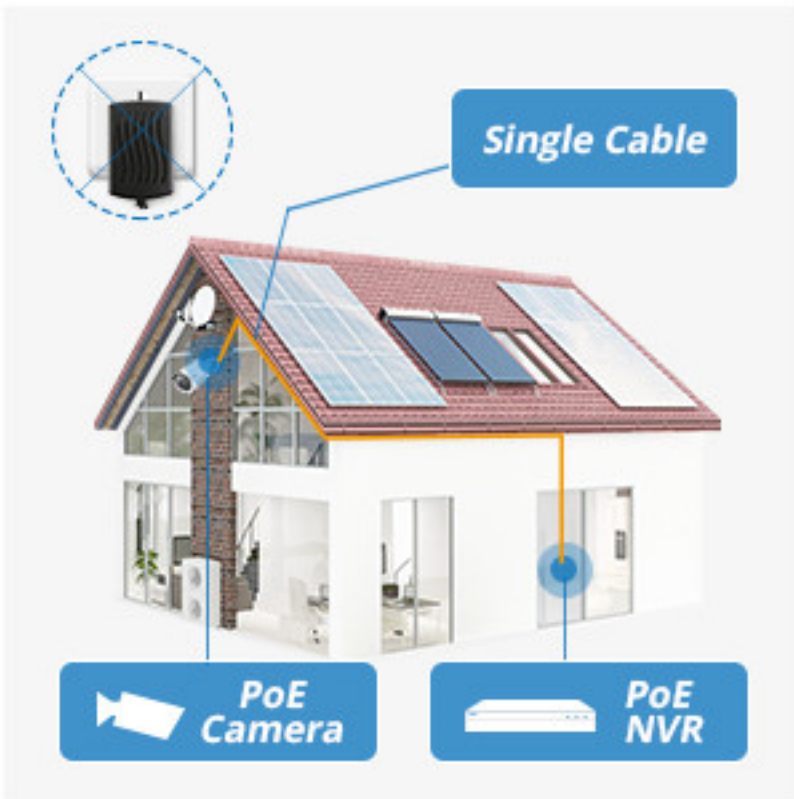

# 1080P PoE Network Video Security System

- Easy PoE Setup
- H.264+ Compression
- Remote Access
- Motion-Triggered Alert

With its exquisite design and exceptional functions, SANNCE PoE network video security system offers a perfect solution for your home and business surveillance.

### Specifications:

**PoE NVR:**  
Video Input: 8CH IP PoE Input  
Video Output: HDMI/VGA up to 1080P  
Audio Output: Support  
Max Recording/Playback Resolution: Up to 5MP (2560x1920)  
Max Playback Channel/Capacity: 4CH@2MP/1CH@5MP  
Onvif: Support Onvif Version 2.6  
HDD/HDD Capacity: 1 SATA Interface/Up to 6TB Capacity

### IP Camera:

Image Sensor: 1/2.9" Progressive Scan CMOS  
Angel of View/Lens: 70° / 3.6 mm  
Number of Infra-Red LEDs: 36 pcs  
Day and Night Function: Support IR-CUT  
Night Vision Distance: Up to 100ft/30m  
Wide Dynamic Range: Digital WDR  
Operating Power: DC12V; PoE (802.3af)  
Operating Temperature: -20°C - 60 °C (-4°F - 140 °F)

### Super Easy PoE Installation

These advanced PoE (Power over Ethernet) cameras are connected by only one network cable to both provide power supply and transmit video signals. This feature has greatly simplified the installation, reduced cost, and decreased the risk of electric leakage.