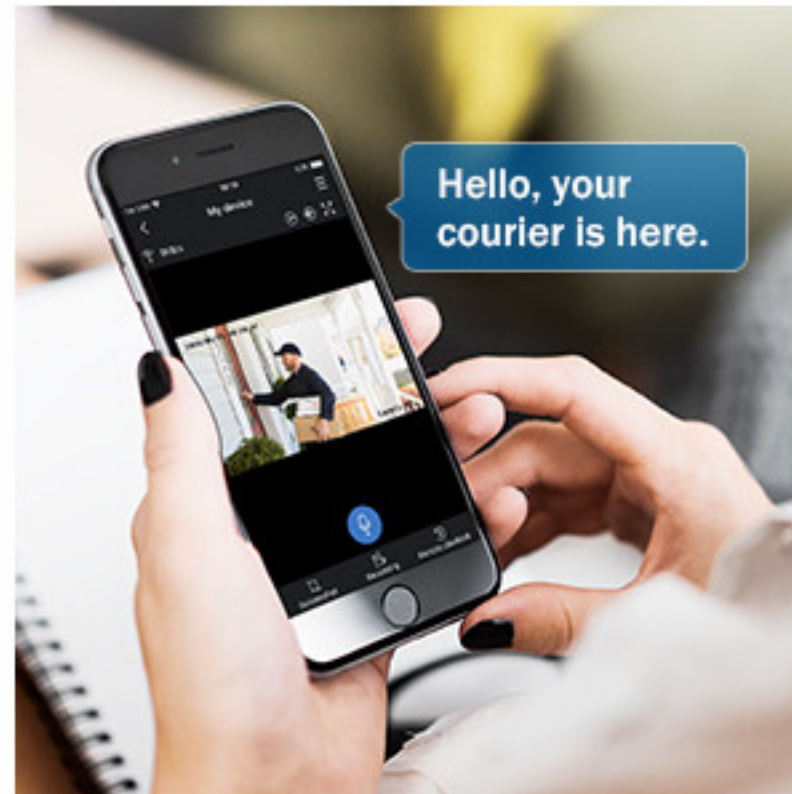

### H.264+ Video Compression

Compared with H.264, H.264+ delivers smoother picture and saves up to 50% more disk storage space. It not only effectively reduces the delay in decoding and compression, but also ensures the stability and smoothness of the picture output.

### Smart Motion-Triggered Alerts

With our powerful security system, you can mark out the vital areas for motion detection, like backdoor and garage. Whenever an intruder breaks into these areas, instant email alerts with snapshots and APP push alerts will be sent to you right the first time.

### Quick Remote Monitoring

Consolidating your security system into your smartphone, tablet and PC can be quite simple with our free viewing app. Download "Sannce Sight" on your mobile devices, quick scan the QR-code to add the system, then you can watch live video from anywhere in the world.