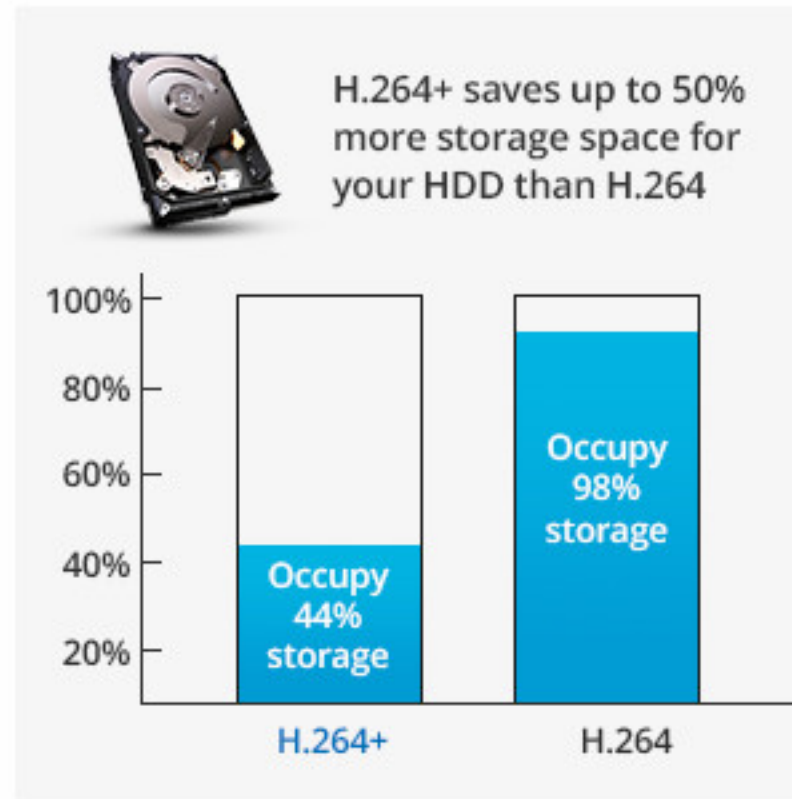

H.264+ Video Compression

Compared with H.264, H.264+ delivers smoother picture and saves up to 50% more disk storage space. It not only effectively reduces the delay in decoding and compression, but also ensures the stability and smoothness of the picture output.