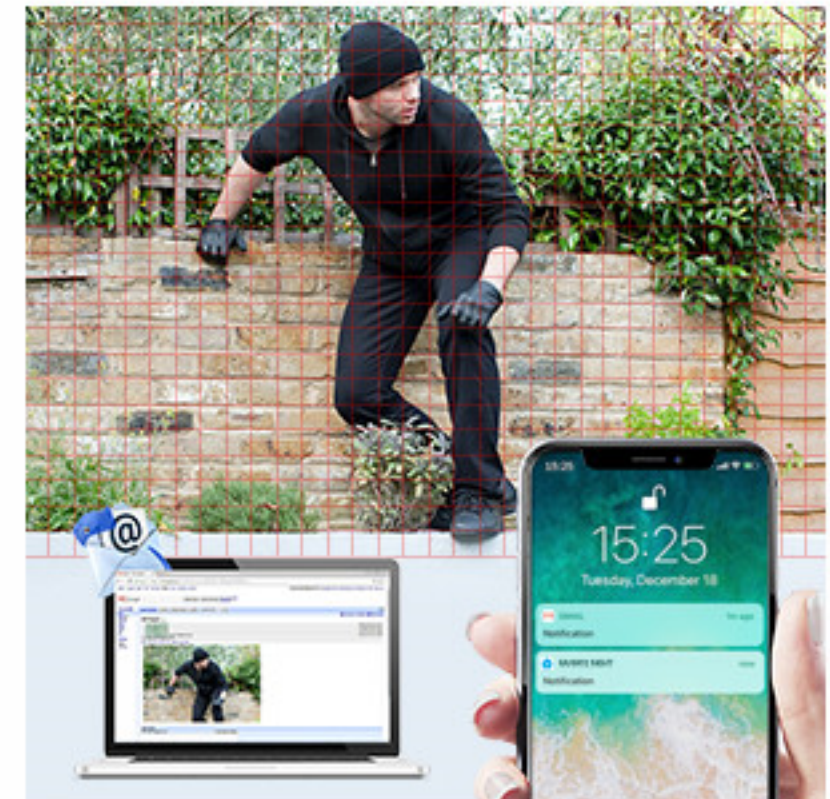

### Super Easy PoE Installation

These advanced PoE (Power over Ethernet) cameras are connected by only one network cable to both provide power supply and transmit video signals. This feature has greatly simplified the installation, reduced cost, and decreased the risk of electric leakage.

### Smart Motion-Triggered Alerts

With our powerful security system, you can mark out the vital areas for motion detection, like backdoor and garage. Whenever an intruder breaks into these areas, instant email alerts with snapshots and APP push alerts will be sent to you right the first time.

### Quick Remote Monitoring

Consolidating your security system into your smartphone, tablet and PC can be quite simple with our free viewing app. Download "Sannce Sight" on your mobile devices, quick scan the QR-code to add the system, then you can watch live video from anywhere in the world.