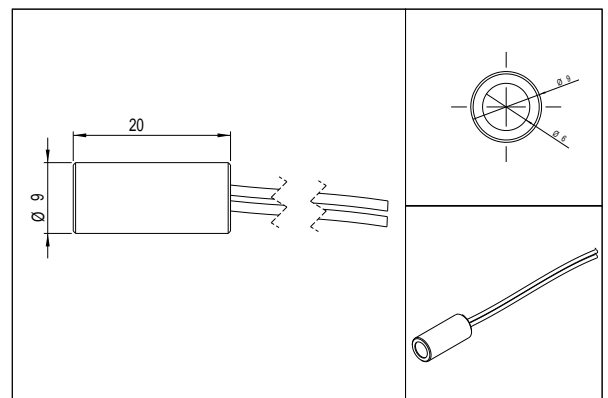

Drawing

Safety Label