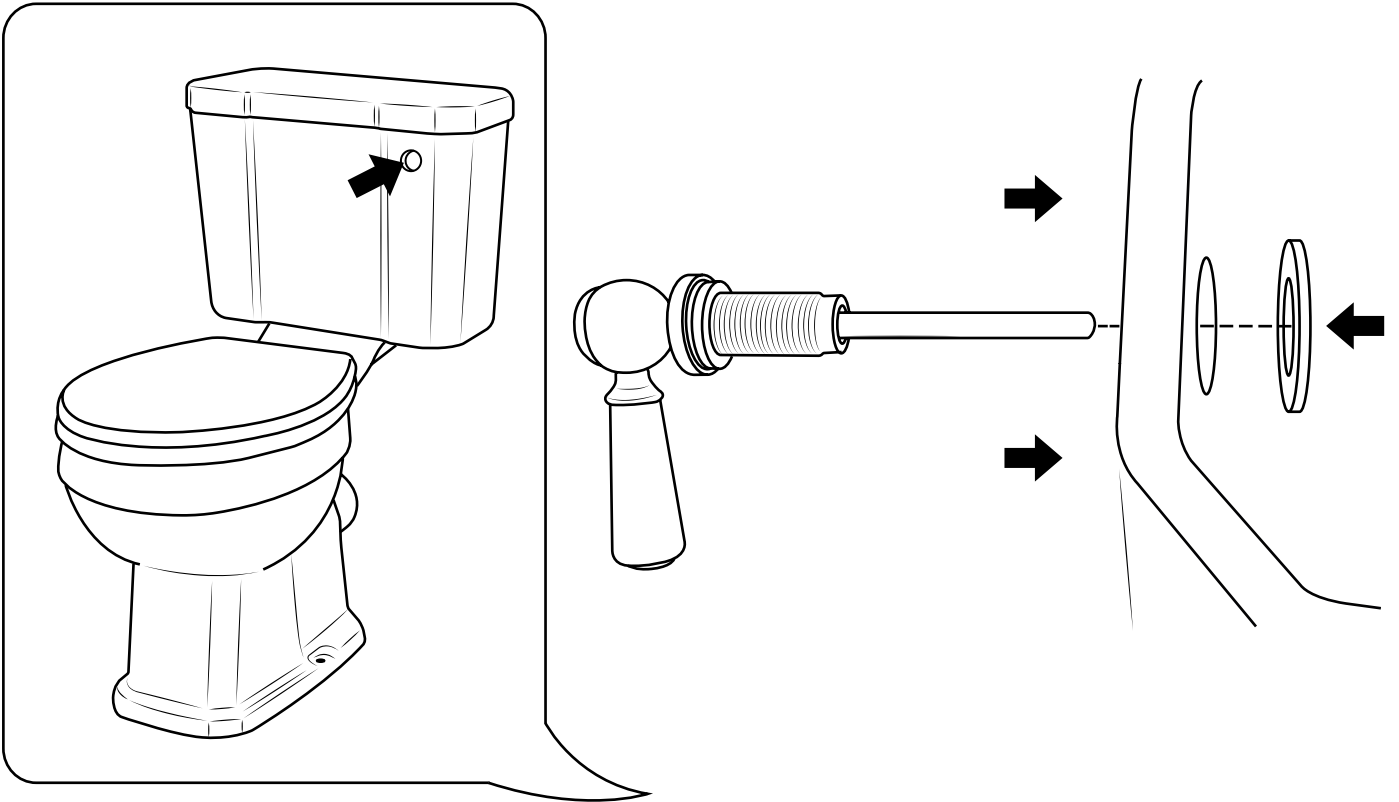

Milano

Toilet Flush Lever

 Style may vary

Installation Guide

Installation

Tools required for installing:

Parts included:

1