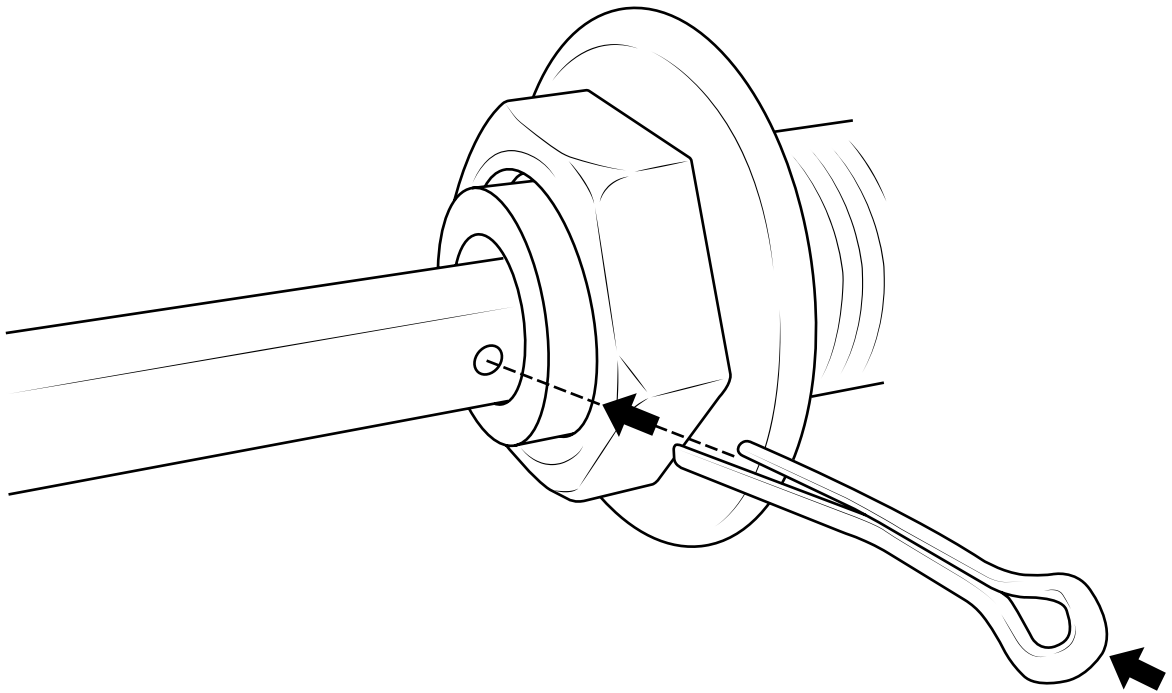

Milano

Toilet Flush Lever

 Style may vary

Installation Guide

Installation

Tools required for installing:

Parts included:

1

2

3

4

5

6

7

8