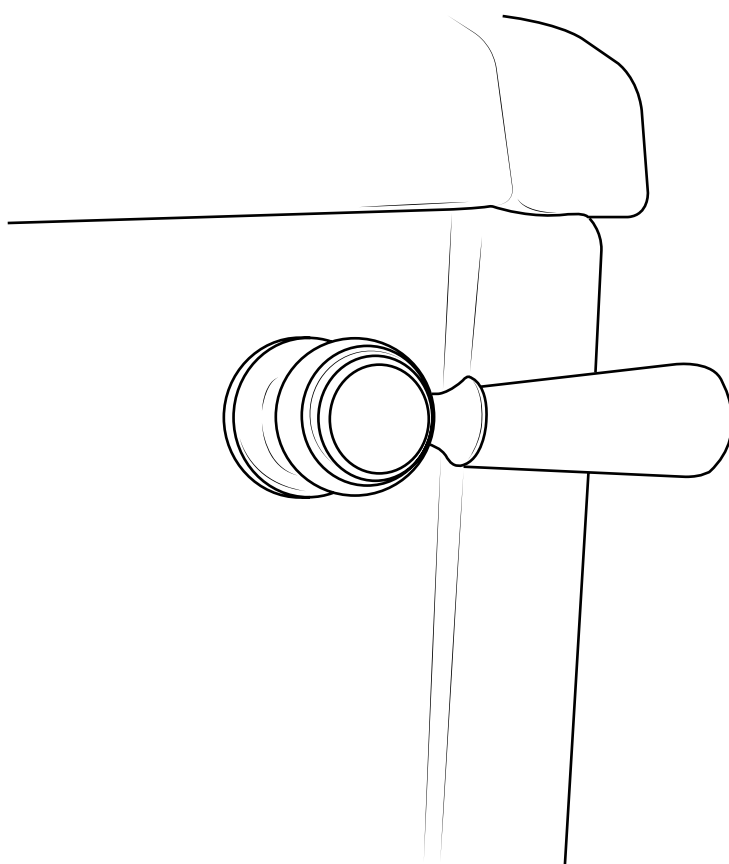

Milano

Toilet Flush Lever

 Style may vary

Installation Guide

Installation

Tools required for installing:

Parts included:

1