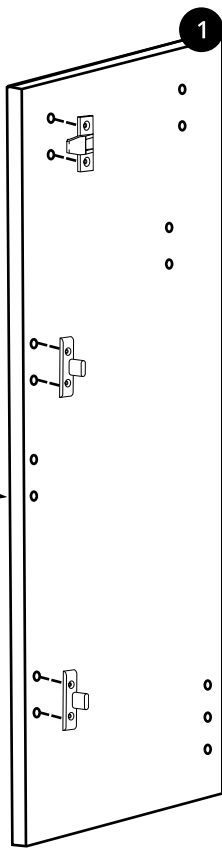

Milano

Combination Base Unit and WC

Installation Guide

 Style may vary

Installation

Tools required for installing:

Parts included:

Parts included:

A
x8

B
x8

C
x10

D
x4

E
x24

F x4

G
x2

H
x2

Parts included:

i Style may vary

1

2

3

4

5

6

Information icon (i) **Style may vary**

Toilet Seat:

Parts included:

38

39

40

41

i Style may vary