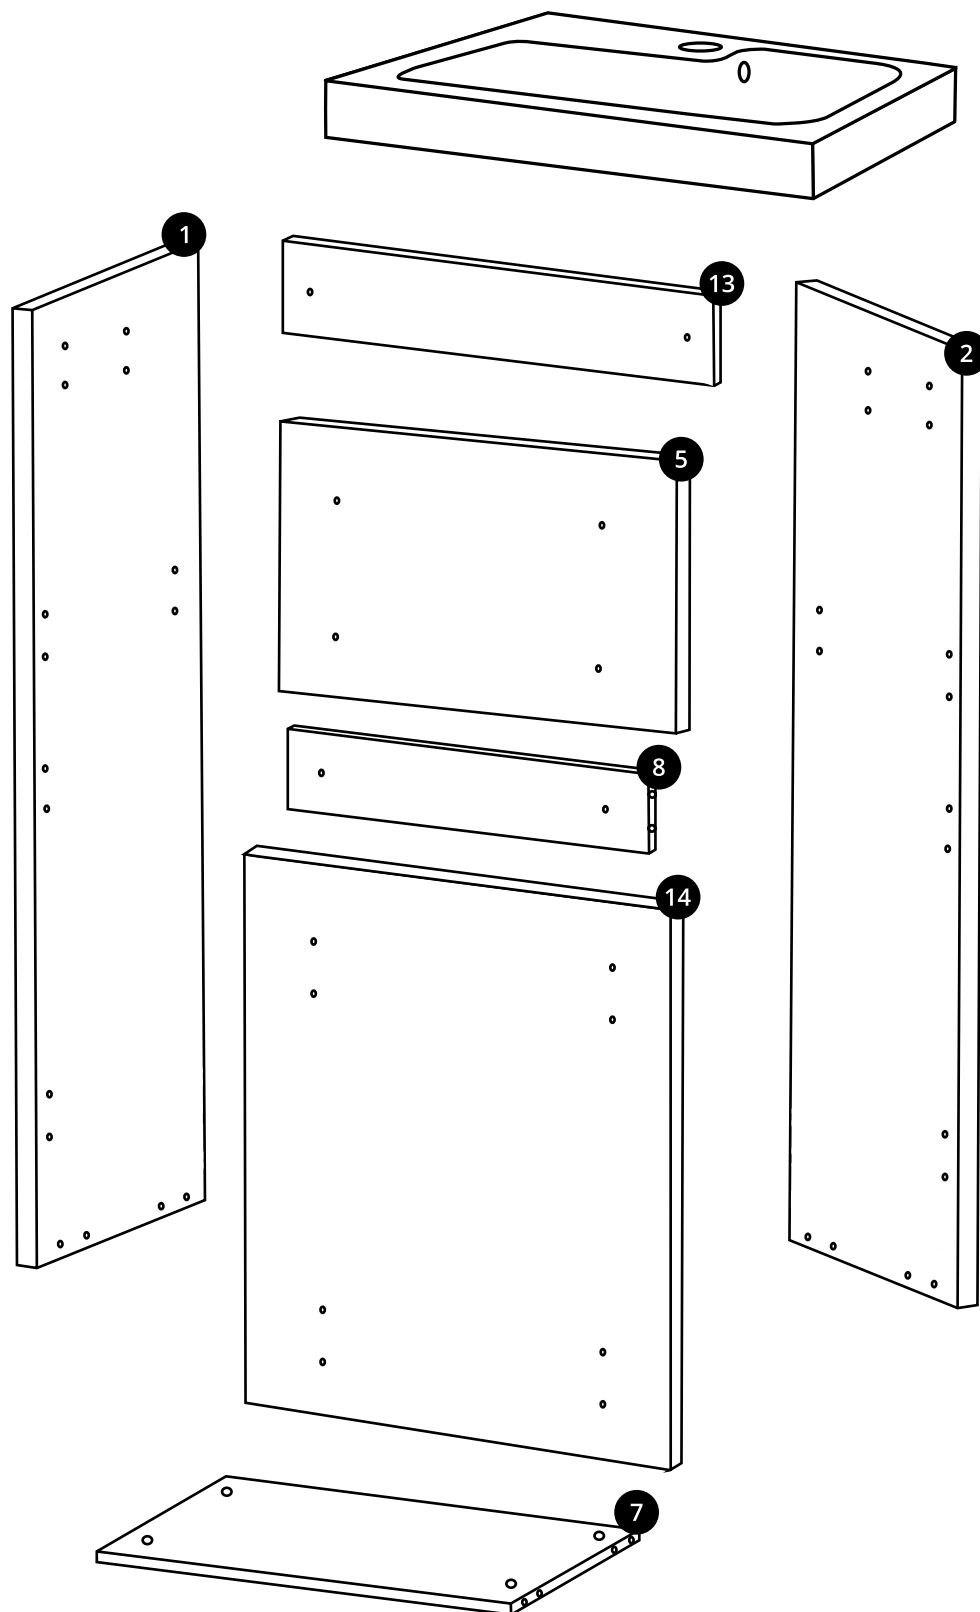

Milano

Combination Base Unit and WC

Installation Guide

 Style may vary

Installation

Tools required for installing:

Parts included:

Parts included:

Information icon (i) **Style may vary**

Toilet Seat:

Parts included:

38

39

40

41

i Style may vary