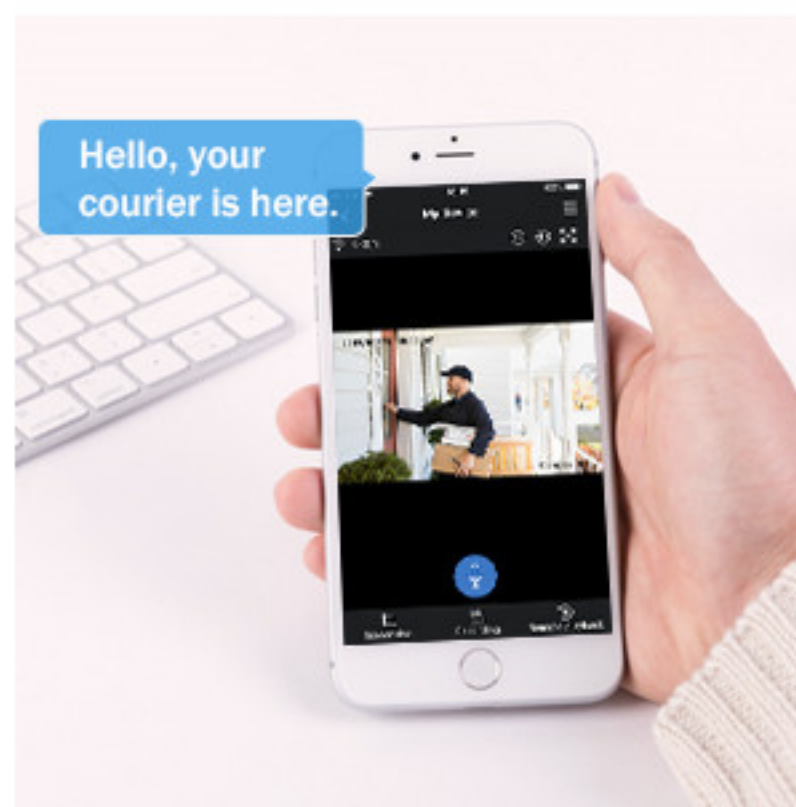

Notes: This product requires cabling. It is strongly suggested to test all products before installation.

Super Easy PoE Installation

These advanced PoE (Power over Ethernet) cameras are connected by only one network cable to both provide power supply and transmit video signals. This feature has greatly simplified the installation, reduced cost, and decreased the risk of electric leakage.

Advanced H.264+ Video Compression

Compared with H.264, H.264+ delivers smoother picture and saves up to 50% more disk storage space. It not only effectively reduces the delay in decoding and compression, but also ensures the stability and smoothness of the picture output.

Smart Motion-Triggered Alerts

With our powerful security system, you can mark out the vital areas for motion detection, like backdoor and garage. Whenever an intruder breaks into these areas, instant email alerts with snapshots and APP push alerts will be sent to you right the first time.

Quick Remote Monitoring

Consolidating your security system into your smartphone, tablet and PC can be quite simple with our free viewing app. Download "Sannce Sight" on your mobile devices, quick scan the QR-code to add the system, then you can watch live video from anywhere in the world.