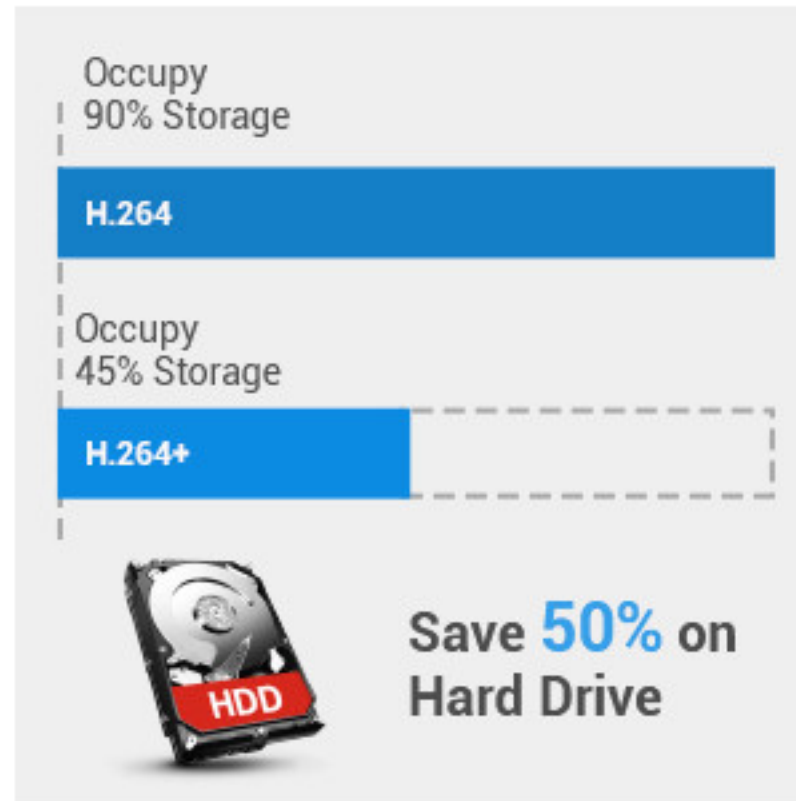

Advanced H.264+ Video Compression

Compared with H.264, H.264+ delivers smoother picture and saves up to 50% more disk storage space. It not only effectively reduces the delay in decoding and compression, but also ensures the stability and smoothness of the picture output.