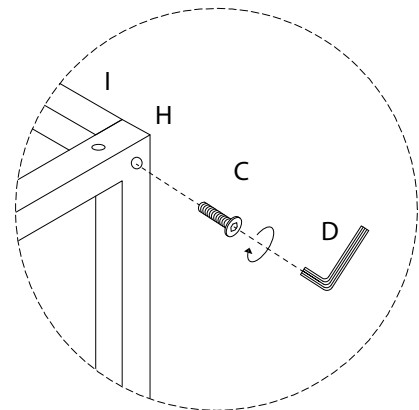

Assembly instructions for step 1/6:

- Top Section:** Shows an L-shaped corner bracket and a power drill with a slash through it, indicating that a power drill should not be used. A warning triangle with an exclamation mark is positioned to the right.
- Time:** A clock icon indicates a 30-minute estimated assembly time.
- Bottom Section:** Shows a rectangular panel being placed on a surface and a warning triangle with an exclamation mark, indicating a caution step.
- Person:** An icon of a person indicates that one person is required for this step.

1

2

3

4

5

E

x 8

6