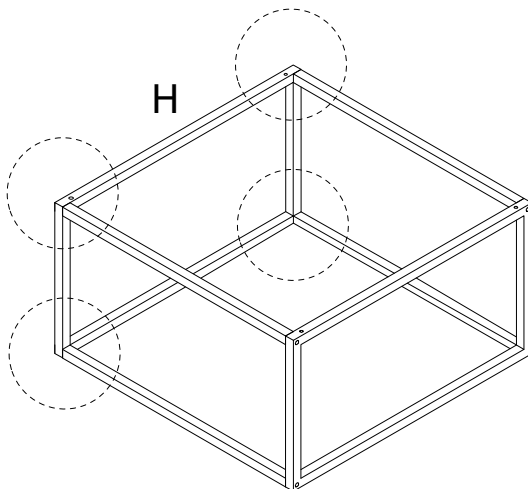

Assembly instructions for step 1/6:

- Top Section:** Shows an L-shaped corner bracket and a power drill with a slash through it, indicating that a power drill should not be used. A warning triangle with an exclamation mark is positioned to the right.
- Time:** A clock icon indicates a 30-minute estimated assembly time.
- Bottom Section:** Shows a rectangular panel being placed on a surface and a warning triangle with an exclamation mark, indicating a caution step.
- Person:** An icon of a person indicates that one person is required for this step.

1

2

3

4

5

E

x 8

6