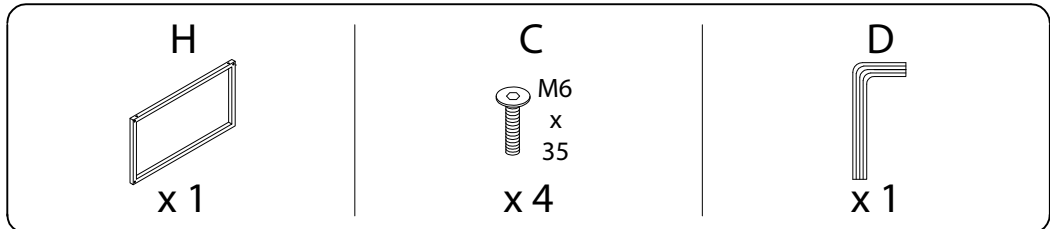

Assembly instructions for step 1/6:

- Top Section:** Shows an L-shaped corner bracket and a power drill with a slash through it, indicating that a power drill should not be used. A warning triangle with an exclamation mark is positioned to the right.
- Time:** A clock icon indicates a 30-minute estimated assembly time.
- Bottom Section:** Shows a rectangular panel being placed on a surface and a warning triangle with an exclamation mark, indicating a caution step.
- Person:** An icon of a person indicates that one person is required for this step.

1

2

3

4

5

E

x 8

6