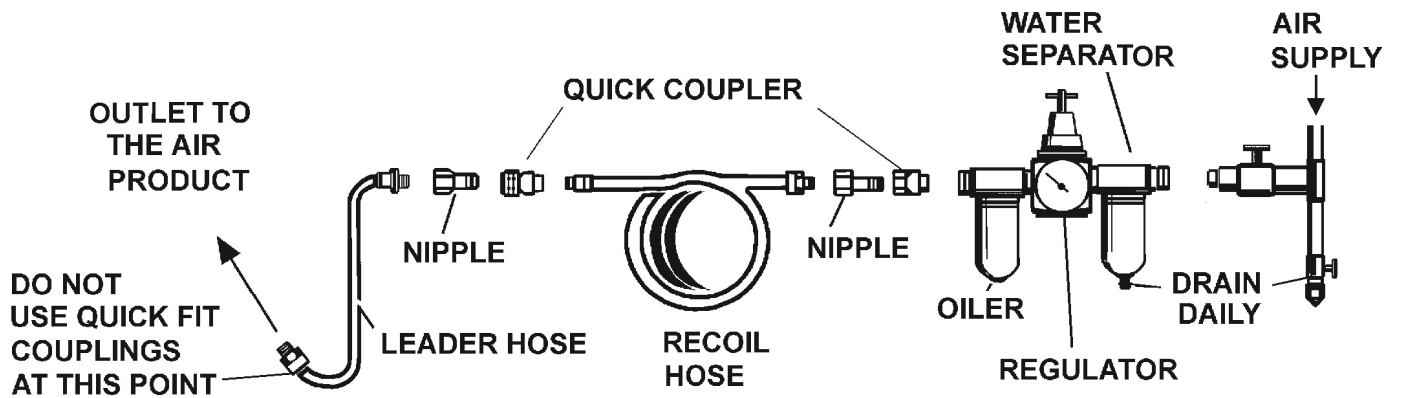

Parts Information:
**Air Filter/Regulator Auto Drain Max Airflow
 140cfm
 Model No: SA206FRAD**

Item	Part No.	Description
	SA206.B	BOWL (FILTER)
	SA206.G	GAUGE 150psi 50mm OD rear fitting
	SA206.PR	PLASTIC RING

Item	Part No.	Description
	SA206.WB1	WALL BRACKET (FILTER/REGULATOR)
	SA206.R	REGULATOR KNOB

NOTE: It is our policy to continually improve products and as such we reserve the right to alter data, specifications and component parts without prior notice.