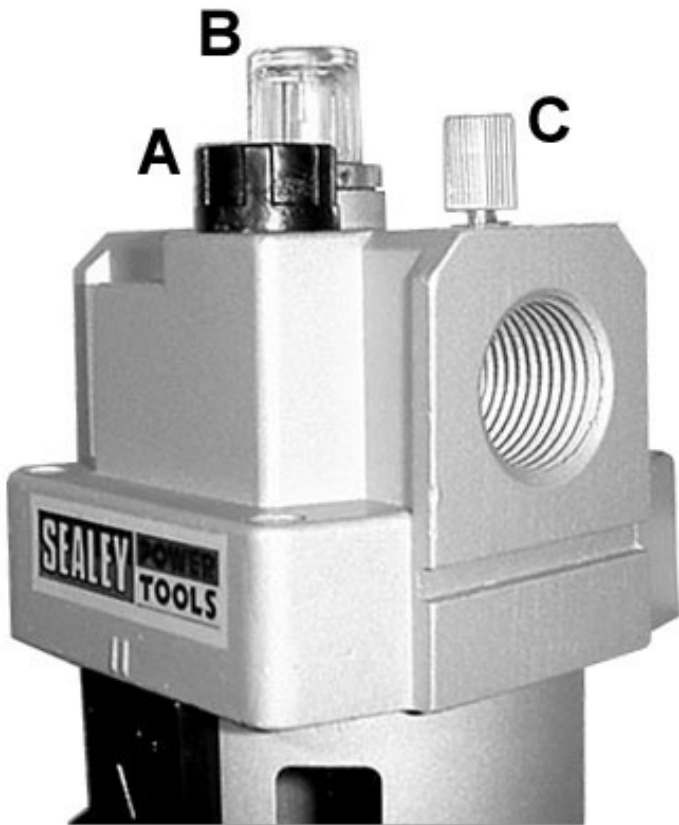

Parts Information:
**Air Filter/Regulator Auto Drain Max Airflow
 140cfm
 Model No: SA206FRAD**

Item	Part No.	Description
	SA206.B	BOWL (FILTER)
	SA206.G	GAUGE 150psi 50mm OD rear fitting
	SA206.PR	PLASTIC RING

Item	Part No.	Description
	SA206.WB1	WALL BRACKET (FILTER/REGULATOR)
	SA206.R	REGULATOR KNOB

NOTE: It is our policy to continually improve products and as such we reserve the right to alter data, specifications and component parts without prior notice.