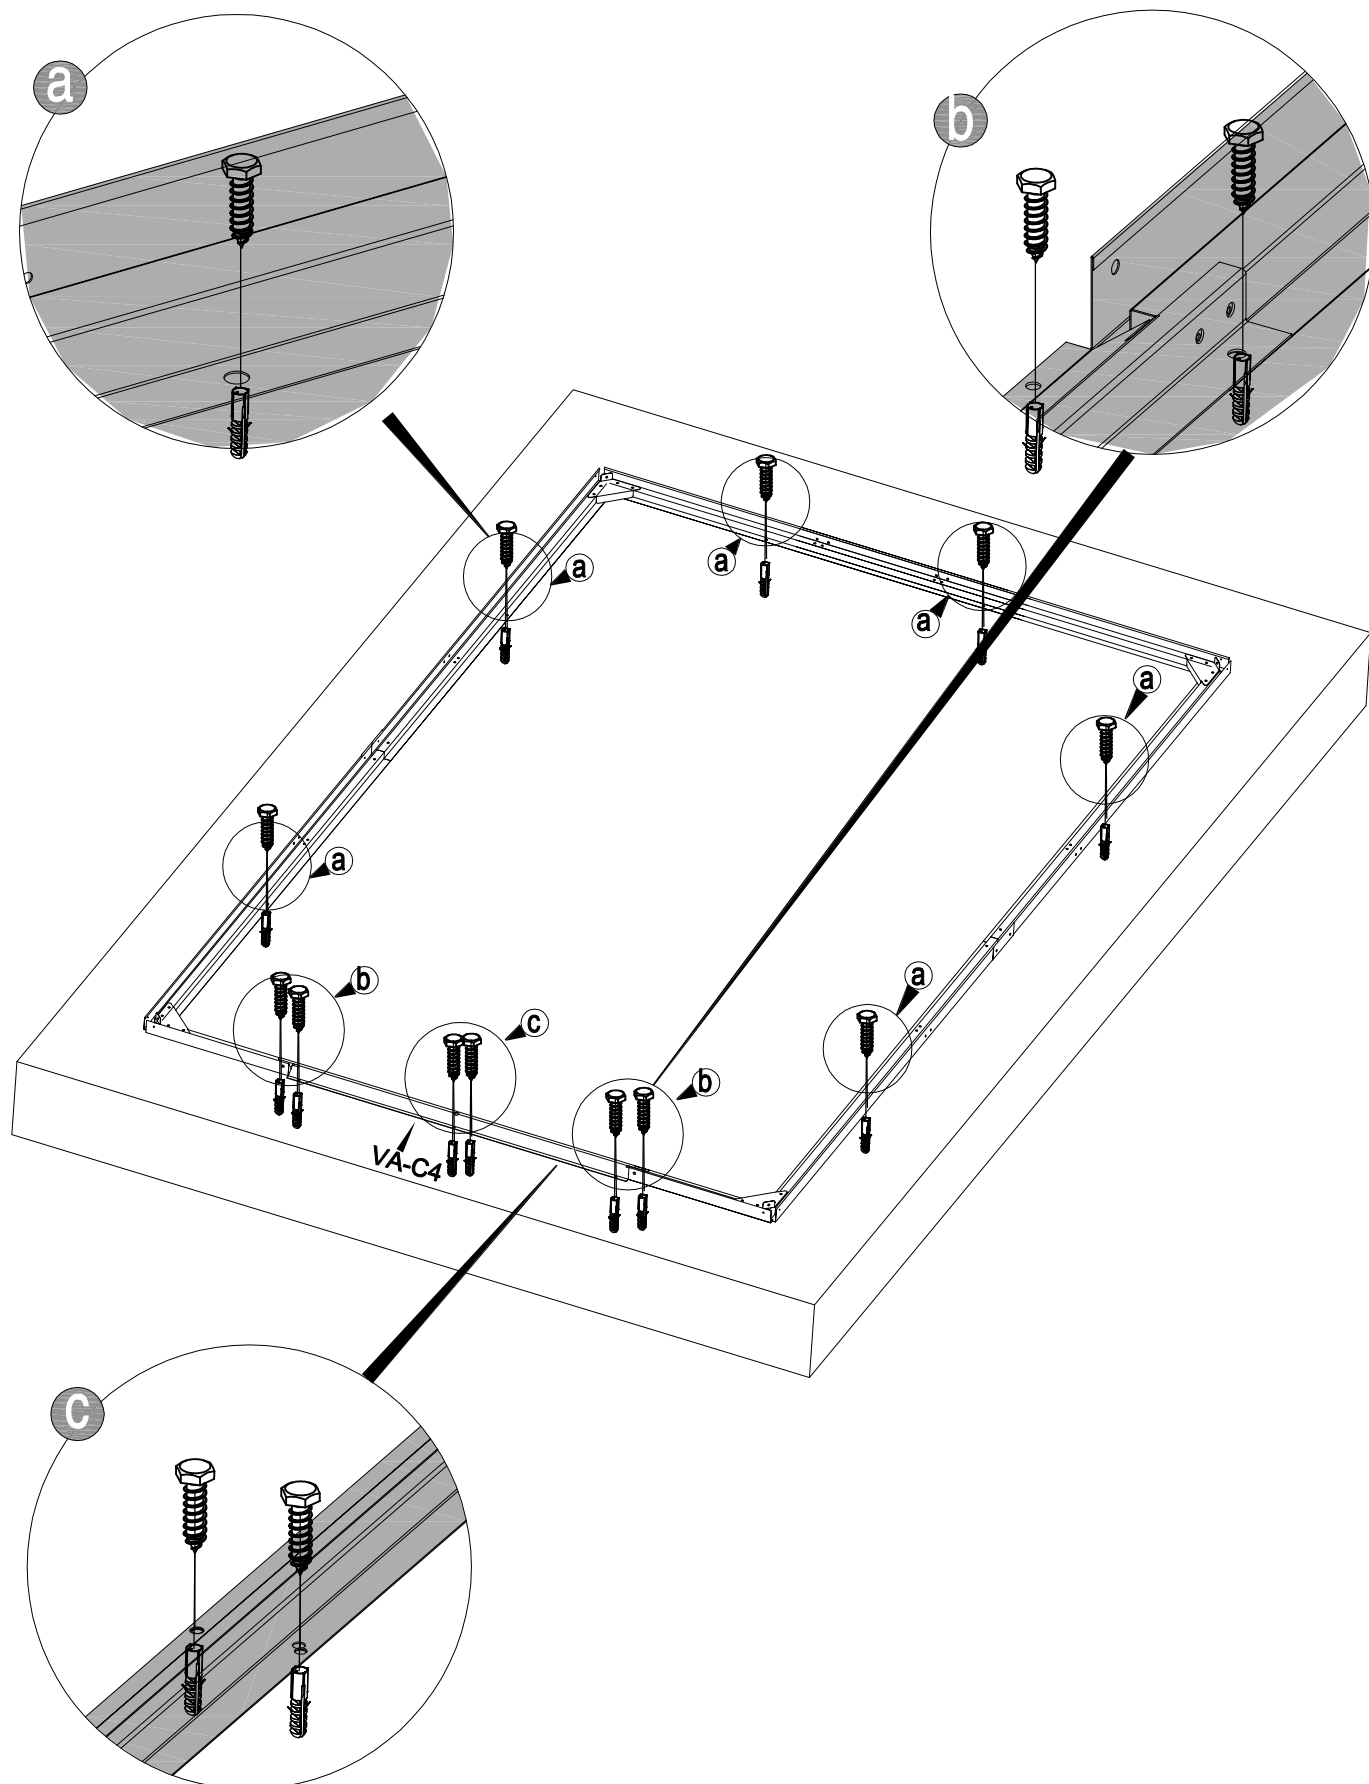

SAV.HABITATETJARDIN.COM

1	 VA-E2L [x2] 133cm	 VA-E2R [x2] 133cm	 VA-C1 [x1] 173cm	 VA-C3L [x1] 27cm	 VA-C3R [x1] 27cm	 VA-C4 [x1] 128cm	 VA-E2M [x2] 12cm	 VA-30 [x4]	 VA-E44 [x24] 13mm	
----------	---	---	--	--	--	--	---	---	---	--

2

VA-E48 [x12]
40mm

2

<p>3</p>	 <p>VA-C7R [x1] 186cm</p>		 <p>CN-A33</p>		
-----------------	--	--	---	--	---

<p>4</p>	 <p>PB1 [x1] 88x184cm</p>	 <p>CN-A33</p>		
-----------------	--	---	--	---

5	 PB4 [x1] 57x110cm	 VA-E45 [x9] 19mm	 CN-A33	
----------	---	--	---	---