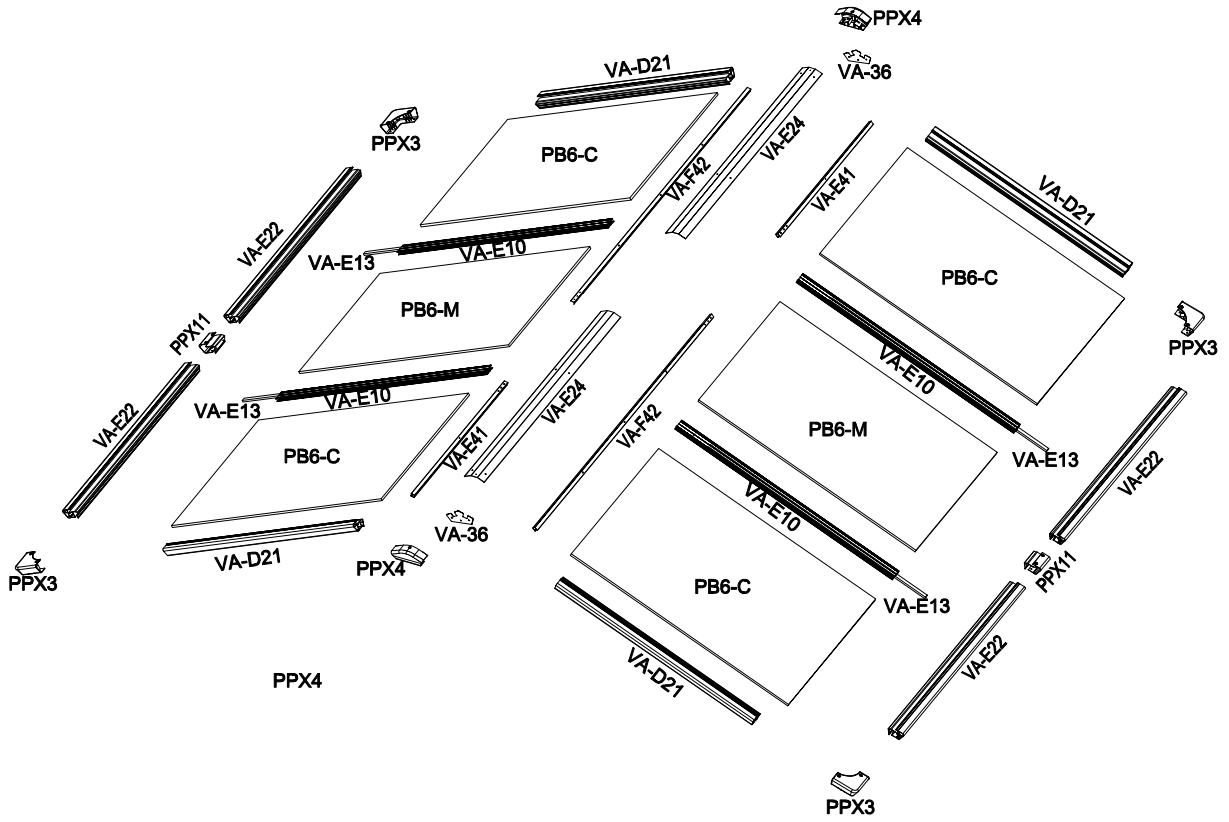

SAV.HABITATETJARDIN.COM

1	 VA-E2L [x2] 133cm	 VA-E2R [x2] 133cm	 VA-C1 [x1] 173cm	 VA-C3L [x1] 27cm	 VA-C3R [x1] 27cm	 VA-C4 [x1] 128cm	 VA-E2M [x2] 12cm	 VA-30 [x4]	 VA-E44 [x24] 13mm	
----------	---	---	--	--	--	--	---	---	---	--

2

VA-E48 [x12]
40mm

2

<p>3</p>	 <p>VA-C7R [x1] 186cm</p>		 <p>CN-A33</p>		
-----------------	--	--	---	--	---

<p>4</p>	 <p>PB1 [x1] 88x184cm</p>	 <p>CN-A33</p>		
-----------------	--	---	--	---

5	 PB4 [x1] 57x110cm	 VA-E45 [x9] 19mm	 CN-A33	
----------	---	--	---	---

VA-G28 [x2]
75x7cm

VA-E44 [x14]
13mm

39

PC7S [x1]
181x75cm

VA-C27 [x1]
181x7cm

VA-G28 [x2]
75x7cm

VA-E44 [x14]
13mm

40

Ø2.5mm

Ø2.5mm

42

VA-36 [x2]

VA-32L [x2]

VA-32R [x2]

VA-37 [x6]

VA-E44 [x52]
13mm