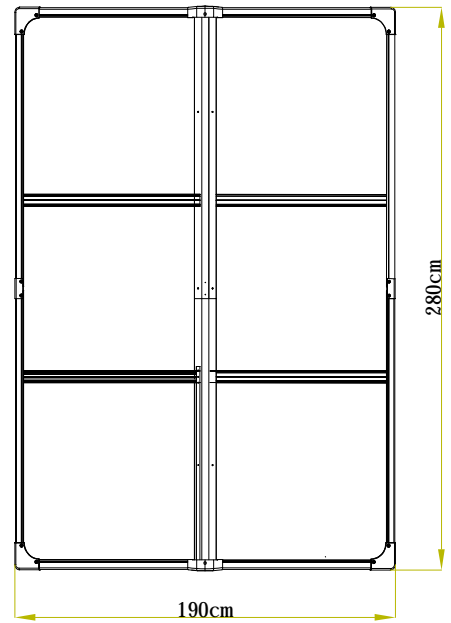

SAV.HABITATETJARDIN.COM

1	 VA-E2L [x2] 133cm	 VA-E2R [x2] 133cm	 VA-C1 [x1] 173cm	 VA-C3L [x1] 27cm	 VA-C3R [x1] 27cm	 VA-C4 [x1] 128cm	 VA-E2M [x2] 12cm	 VA-30 [x4]	 VA-E44 [x24] 13mm	
----------	---	---	--	--	--	--	---	---	---	--

2

VA-E48 [x12]
40mm

2

<p>3</p>	 <p>VA-C7R [x1] 186cm</p>		 <p>CN-A33</p>		
-----------------	--	--	---	--	---

<p>4</p>	 <p>PB1 [x1] 88x184cm</p>	 <p>CN-A33</p>		
-----------------	--	---	--	---

5	 PB4 [x1] 57x110cm	 VA-E45 [x9] 19mm	 CN-A33	
----------	---	--	---	---

6	 VA-C7L [x1] 186cm	 PB1 [x1] 88x184cm	 PB4 [x1] 57x110cm	 VA-E45 [x9] 19mm	 CN-A33	
----------	---	---	---	--	---	---

7	 VA-C5 [x2] 184cm	 VA-E44 [x2] 13mm	 CN-A33	
---	--	--	---	--

8	 PB4 [x1] 55x110cm	 VA-E44 [x4] 13mm	 CN-A33	
---	---	--	---	---

CN-A33

9

15	PB1 [x1] 88x184cm	 VA-E44 [x4] 13mm	 CN-A33	
-----------	----------------------	--	--	---

16	PB1 [x1] 88x184cm	 VA-E44 [x4] 13mm	 CN-A33	
-----------	----------------------	--	--	---

	 <p>PB3L [x1] 57x99cm</p>	 <p>PB3R [x1] 57x99cm</p>	 <p>PB3M [x1] 57x112cm</p>	 <p>VA-E45 [x6] 19mm</p>	 <p>CN-A33</p> 
---	--	--	---	---	---