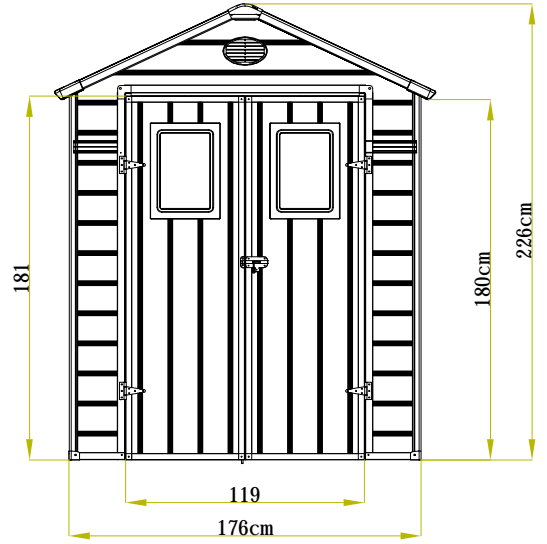

SAV.HABITATETJARDIN.COM

1	 VA-E2L [x2] 133cm	 VA-E2R [x2] 133cm	 VA-C1 [x1] 173cm	 VA-C3L [x1] 27cm	 VA-C3R [x1] 27cm	 VA-C4 [x1] 128cm	 VA-E2M [x2] 12cm	 VA-30 [x4]	 VA-E44 [x24] 13mm	
----------	---	---	--	--	--	--	---	---	---	--