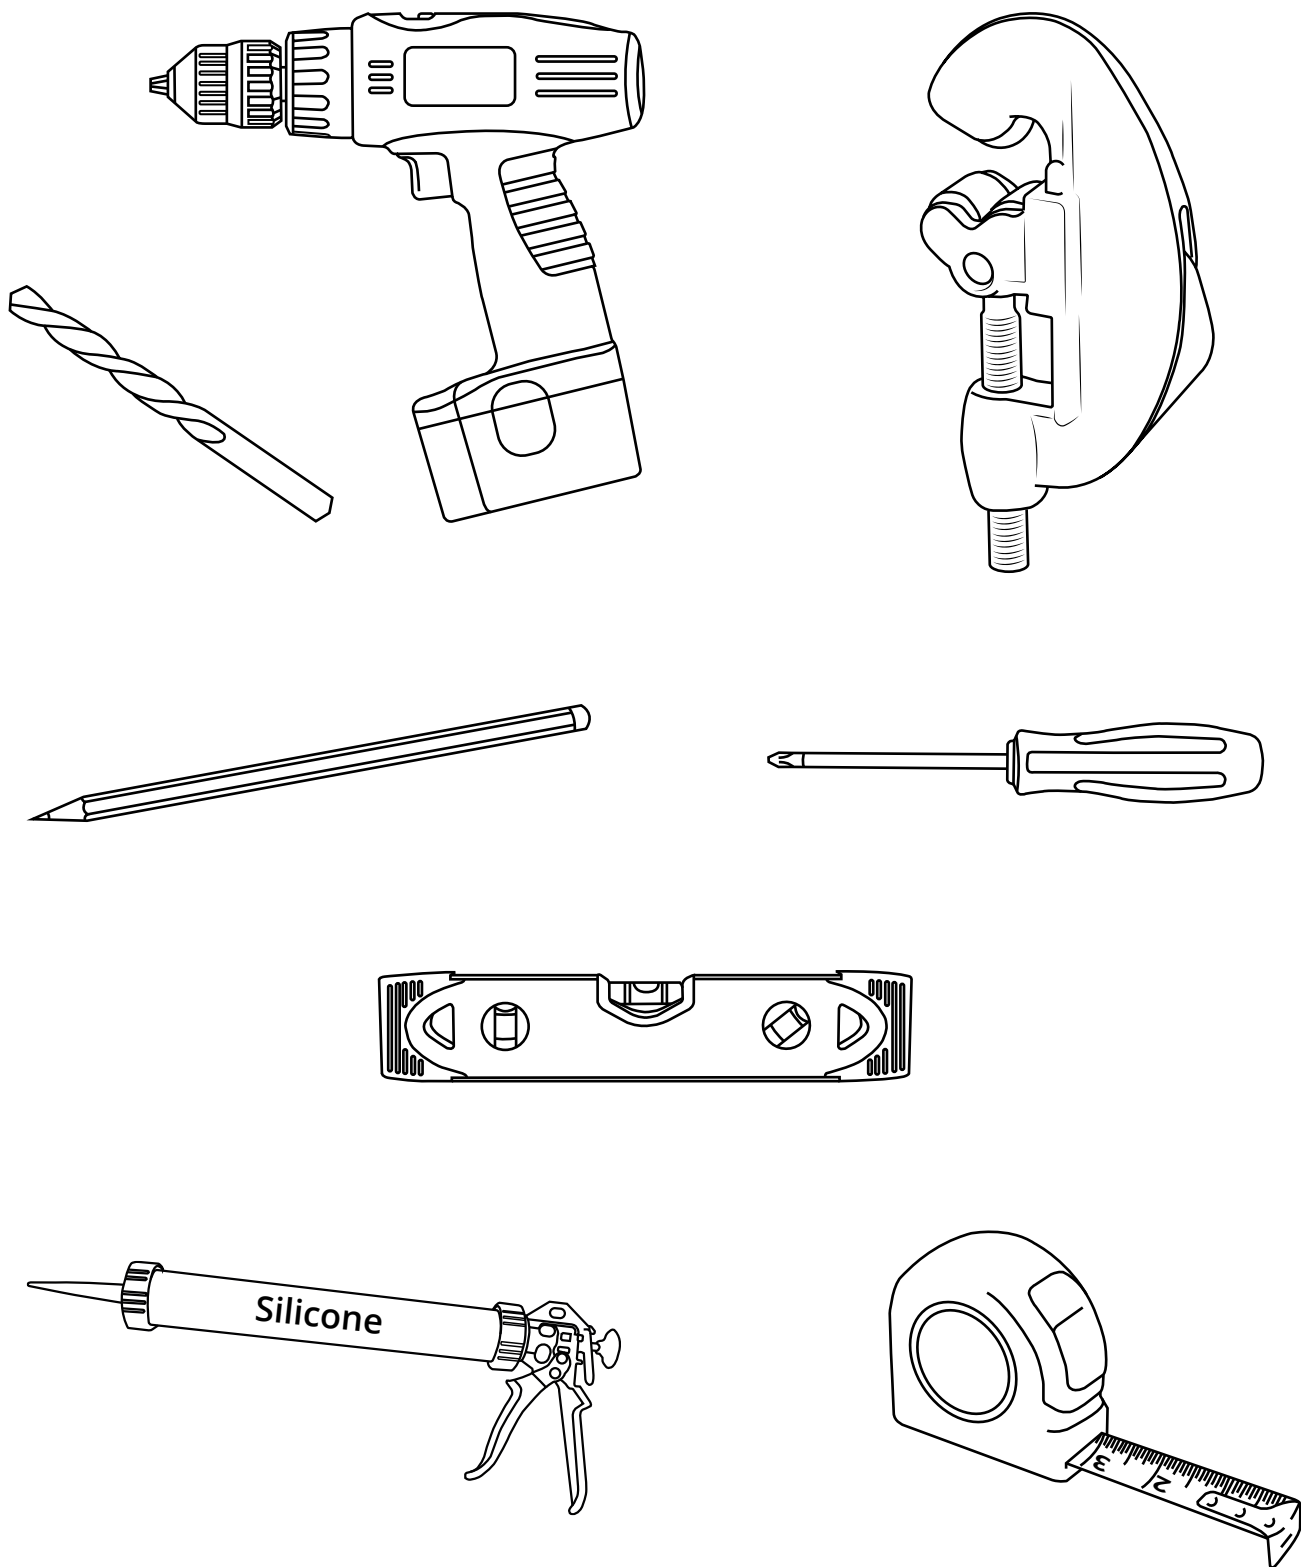

# Milano

Single Modern Washstand

 Style may vary

Installation Guide

## *Tools required for installing:*

Parts included:

1

2

3

4

5

6