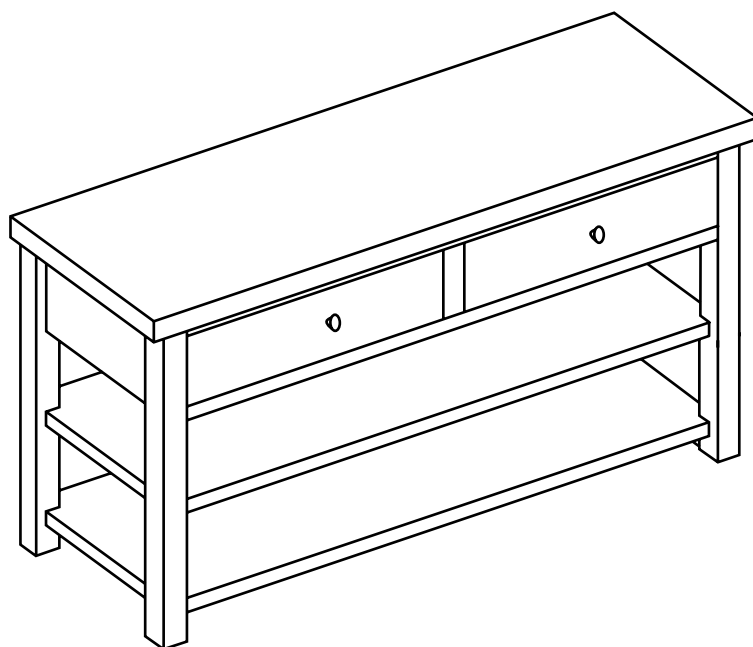

Milano

1240mm Vanity Unit

 Style may vary

Installation Guide

Installation

Tools required for installing:

Parts included:

A
x68