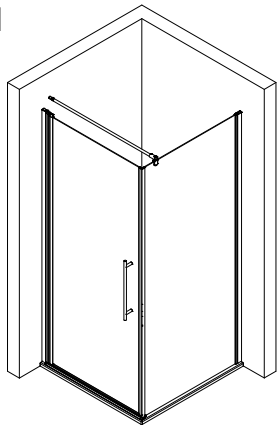

1

A	B	C
700 mm	678 - 704 mm	
800 mm	778 - 804 mm	787 - 805 mm
900 mm	878 - 904 mm	887 - 905 mm
1000 mm	978 - 1004 mm	

2

- **D** Als ersten Schritt bitte die Bürstendichtung ca. 6mm aus dem Profil herausziehen, kürzen und wieder einziehen. Oben soll ein Freiraum von ca. 6mm entstehen, der für die Abdeckkappen benötigt wird
- **GB** Firstly pull the brush seal ca 6 mm out of the profile, cut it and insert it again. At the top should be a free space of ca 6 mm, which is needed for the caps.
- **F** Retirez environ 6 mm du joint à brosse en haut du profilé. Coupez et renfoncez. Vous devriez alors avoir un petit espace de 6 mm en haut de profilé qui vous permettra de mettre les caches.
- **NL** Als eerste stap de borsteldichtung ca. 6mm. Uit het profiel trekken, inkorten en er weer intrekken. Bovenkant moet een vrije ruimte blijven van ca. 6mm. Welke nodig is voor de afdekkappen.