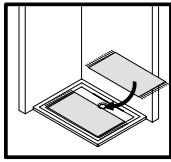

1

A	B	C
700 mm	678 - 704 mm	
800 mm	778 - 804 mm	787 - 805 mm
900 mm	878 - 904 mm	887 - 905 mm
1000 mm	978 - 1004 mm	

2

- **D** Als ersten Schritt bitte die Bürstendichtung ca. 6mm aus dem Profil herausziehen, kürzen und wieder einziehen. Oben soll ein Freiraum von ca. 6mm entstehen, der für die Abdeckkappen benötigt wird
- **GB** Firstly pull the brush seal ca 6 mm out of the profile, cut it and insert it again. At the top should be a free space of ca 6 mm, which is needed for the caps.
- **F** Retirez environ 6 mm du joint à brosse en haut du profilé. Coupez et renfoncez. Vous devriez alors avoir un petit espace de 6 mm en haut de profilé qui vous permettra de mettre les caches.
- **NL** Als eerste stap de borsteldichtung ca. 6mm. Uit het profiel trekken, inkorten en er weer intrekken. Bovenkant moet een vrije ruimte blijven van ca. 6mm. Welke nodig is voor de afdekkappen.