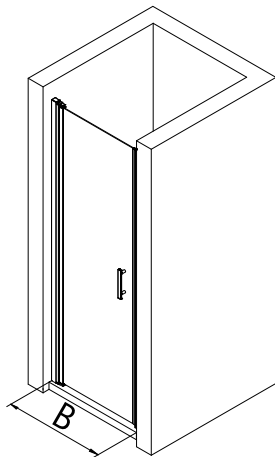

1

A	B
700 mm	678 - 704 mm
800 mm	778 - 804 mm
900 mm	878 - 904 mm
1000 mm	978 - 1004 mm

2

- **D** Als ersten Schritt bitte die Bürstendichtung ca. 6mm aus dem Profil herausziehen, kürzen und wieder einziehen. Oben soll ein Freiraum von ca. 6mm entstehen, der für die Abdeckkappen benötigt wird
- **GB** Firstly pull the brush seal ca 6 mm out of the profile, cut it and insert it again. At the top should be a free space of ca 6 mm, which is needed for the caps.
- **F** Retirez environ 6 mm du joint à brosse en haut du profilé. Coupez et renfoncez. Vous devriez alors avoir un petit espace de 6 mm en haut de profilé qui vous permettra de mettre les caches.
- **NL** Als eerste stap de borsteldichtung ca. 6mm. Uit het profiel trekken, inkorten en er weer intrekken. Bovenkant moet een vrije ruimte blijven van ca. 6mm. Welke nodig is voor de afdekkappen.