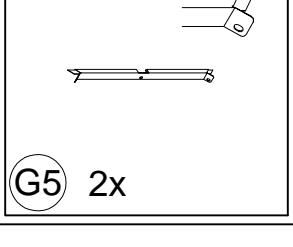

DANCOVER[®]

Manual
for
Gazebo 3x4m

3 x 4 M

			
(J) 4x	(K) 4x	(K1) 4x	(L) 1x
			
(M) 1x	(N) 12x	(P) 12x	(Q) 2x
			
(Q1) 4x	(Q2) 4x	(R) 2x	(R1) 4x
			
(R2) 4x	(R3) 4x	(R4) 4x	(R5) 2x
			
(S) 4x	(T) 4x	(U) 112x	(V) 4x
			
(W) 12x	(X) 1x	(Y) 1x	
			
M6x15 (1) 111x	M6x35 (2) 16x	M5x12 (3) 16x	ST5x12 (4) 24x
			
(5) 2x			