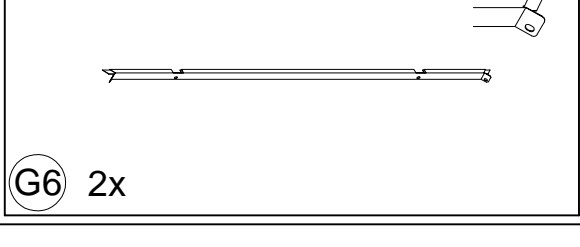

DANCOVER[®]

Manual
for
Gazebo 3x4m

3 x 4 M

			
(J) 4x	(K) 4x	(K1) 4x	(L) 1x
			
(M) 1x	(N) 12x	(P) 12x	(Q) 2x
			
(Q1) 4x	(Q2) 4x	(R) 2x	(R1) 4x
			
(R2) 4x	(R3) 4x	(R4) 4x	(R5) 2x
			
(S) 4x	(T) 4x	(U) 112x	(V) 4x
			
(W) 12x	(X) 1x	(Y) 1x	
			
M6x15 (1) 111x	M6x35 (2) 16x	M5x12 (3) 16x	ST5x12 (4) 24x
			
(5) 2x			