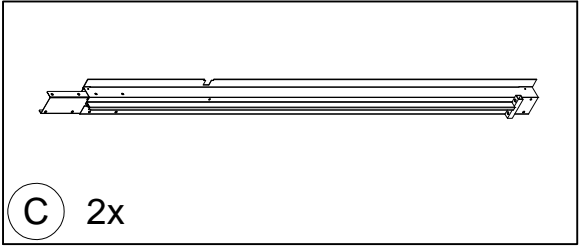

DANCOVER[®]

Manual
for
Gazebo 3x4m

3 x 4 M

			
(J) 4x	(K) 4x	(K1) 4x	(L) 1x
			
(M) 1x	(N) 12x	(P) 12x	(Q) 2x
			
(Q1) 4x	(Q2) 4x	(R) 2x	(R1) 4x
			
(R2) 4x	(R3) 4x	(R4) 4x	(R5) 2x
			
(S) 4x	(T) 4x	(U) 112x	(V) 4x
			
(W) 12x	(X) 1x	(Y) 1x	
			
M6x15 (1) 111x	M6x35 (2) 16x	M5x12 (3) 16x	ST5x12 (4) 24x
			
(5) 2x			