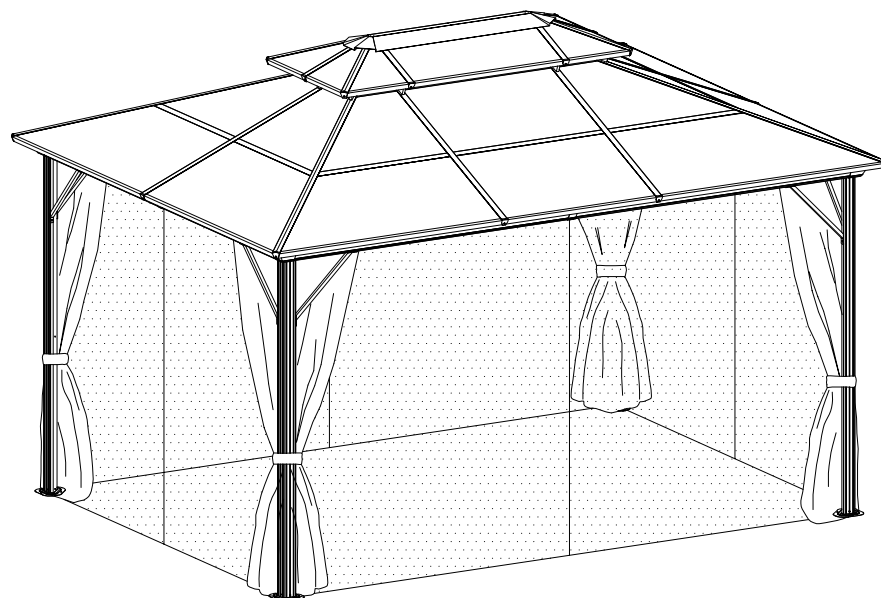

DANCOVER[®]

Manual
for
Gazebo 3x4m

3 x 4 M

			
(J) 4x	(K) 4x	(K1) 4x	(L) 1x
			
(M) 1x	(N) 12x	(P) 12x	(Q) 2x
			
(Q1) 4x	(Q2) 4x	(R) 2x	(R1) 4x
			
(R2) 4x	(R3) 4x	(R4) 4x	(R5) 2x
			
(S) 4x	(T) 4x	(U) 112x	(V) 4x
			
(W) 12x	(X) 1x	(Y) 1x	
			
M6x15 (1) 111x	M6x35 (2) 16x	M5x12 (3) 16x	ST5x12 (4) 24x
			
(5) 2x			