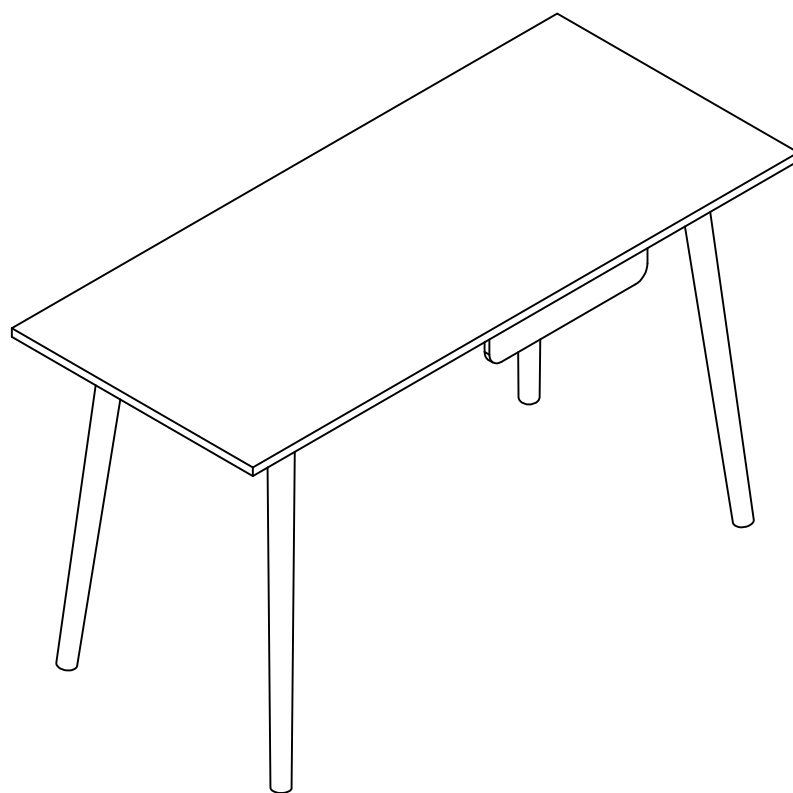

Mesa con cajón blanca

75x110x50cm

Ref. 80079

			 4x35mm	 4x30mm	 4x50mm	
A 4PCS	B 4PCS	C 1PC	D 5PCS	E 6PCS	F 8PCS	G 8PCS
		 3x12mm		 4x40mm	 4x12mm	
H 1PC	I 4PCS	J 1PC	K 1PC	L 11PCS	M 1PC	N 1PC

1

2

3

4