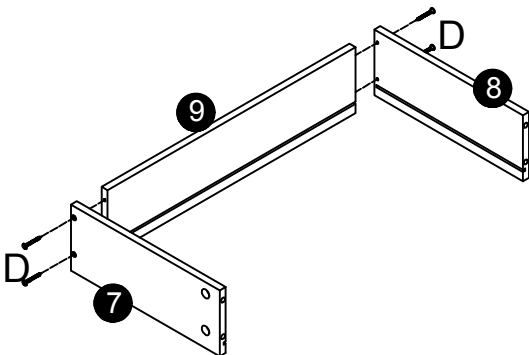

Mesa con cajón blanca

75x110x50cm

Ref. 80079

			 4x35mm	 4x30mm	 4x50mm	
A 4PCS	B 4PCS	C 1PC	D 5PCS	E 6PCS	F 8PCS	G 8PCS
		 3x12mm		 4x40mm	 4x12mm	
H 1PC	I 4PCS	J 1PC	K 1PC	L 11PCS	M 1PC	N 1PC

1

2

3

4