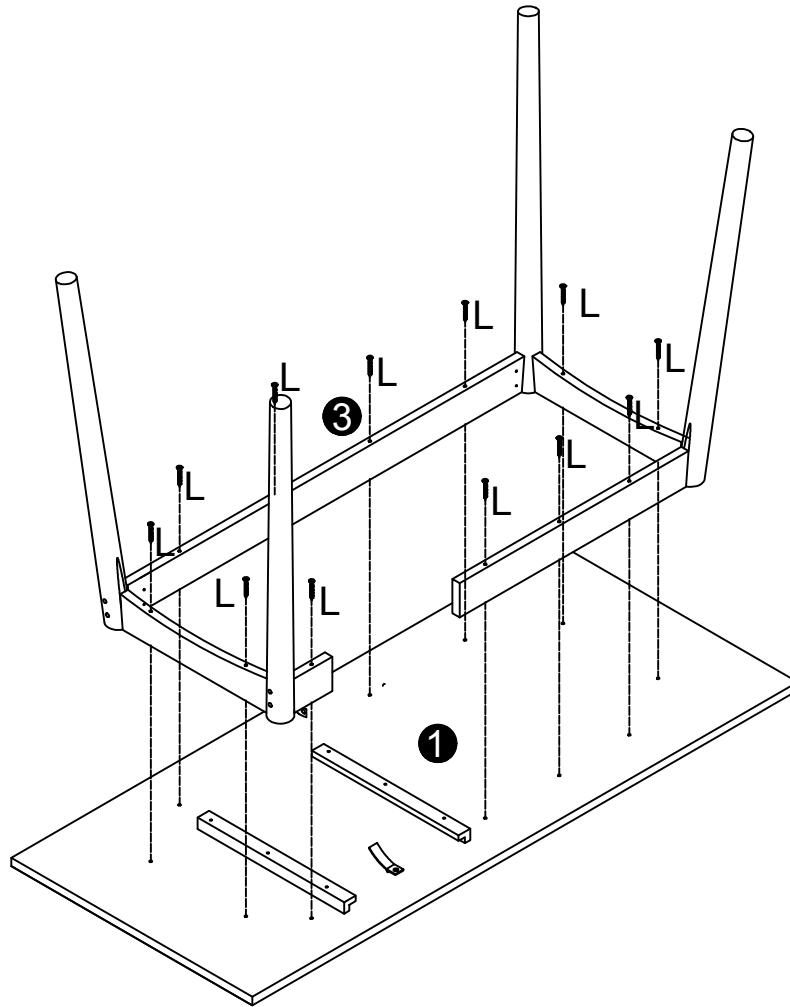

Mesa con cajón blanca

75x110x50cm

Ref. 80079

			 4x35mm	 4x30mm	 4x50mm	
A 4PCS	B 4PCS	C 1PC	D 5PCS	E 6PCS	F 8PCS	G 8PCS
		 3x12mm		 4x40mm	 4x12mm	
H 1PC	I 4PCS	J 1PC	K 1PC	L 11PCS	M 1PC	N 1PC

1

2

3

4