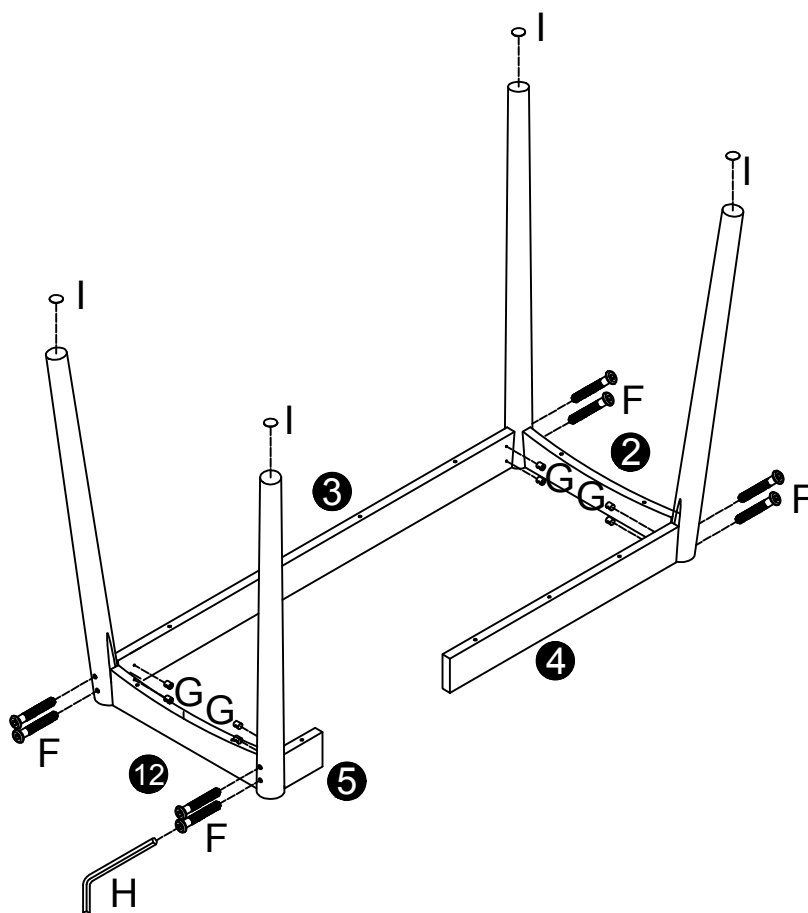

Mesa con cajón blanca

75x110x50cm

Ref. 80079

			 4x35mm	 4x30mm	 4x50mm	
A 4PCS	B 4PCS	C 1PC	D 5PCS	E 6PCS	F 8PCS	G 8PCS
		 3x12mm		 4x40mm	 4x12mm	
H 1PC	I 4PCS	J 1PC	K 1PC	L 11PCS	M 1PC	N 1PC

1

2

3

4

5

6

7