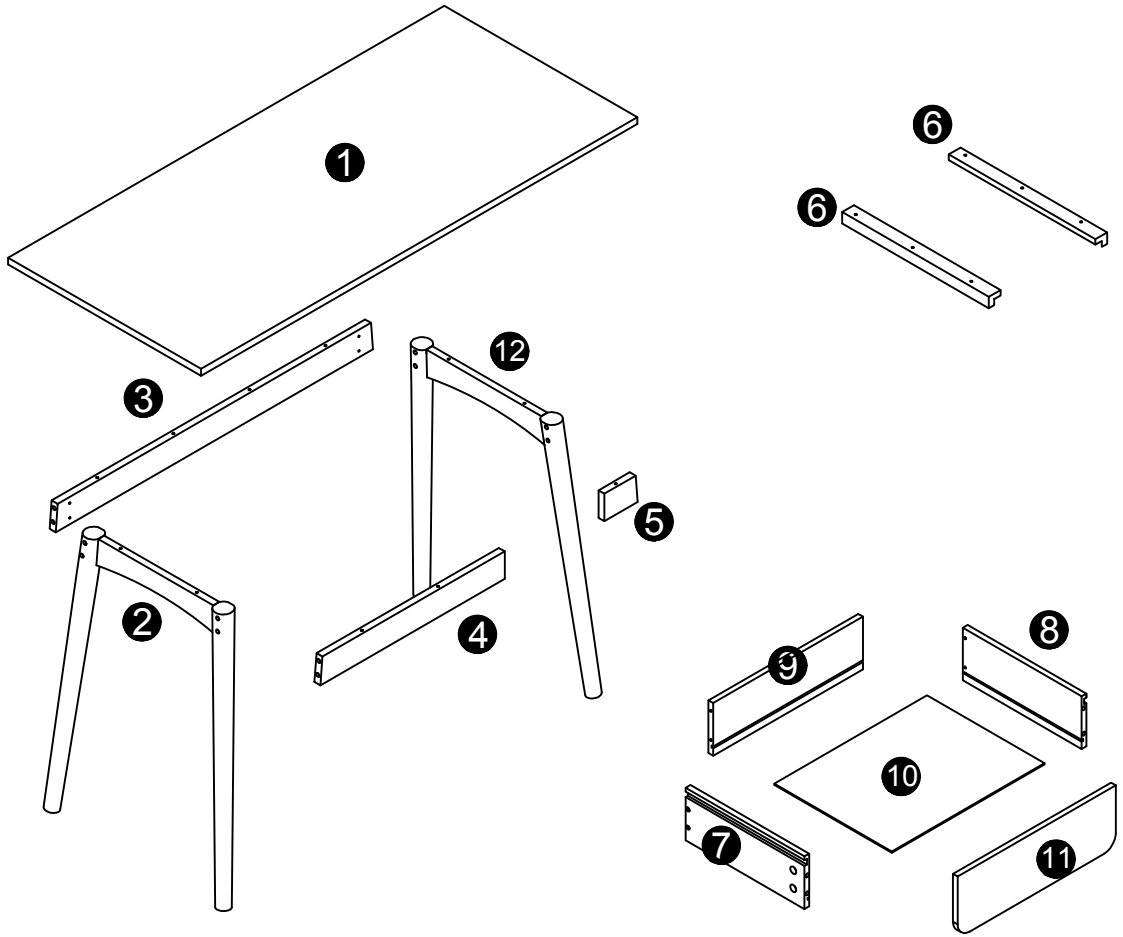

Mesa con cajón blanca

75x110x50cm

Ref. 80079

			 4x35mm	 4x30mm	 4x50mm	
A 4PCS	B 4PCS	C 1PC	D 5PCS	E 6PCS	F 8PCS	G 8PCS
		 3x12mm		 4x40mm	 4x12mm	
H 1PC	I 4PCS	J 1PC	K 1PC	L 11PCS	M 1PC	N 1PC

1

2

3

4