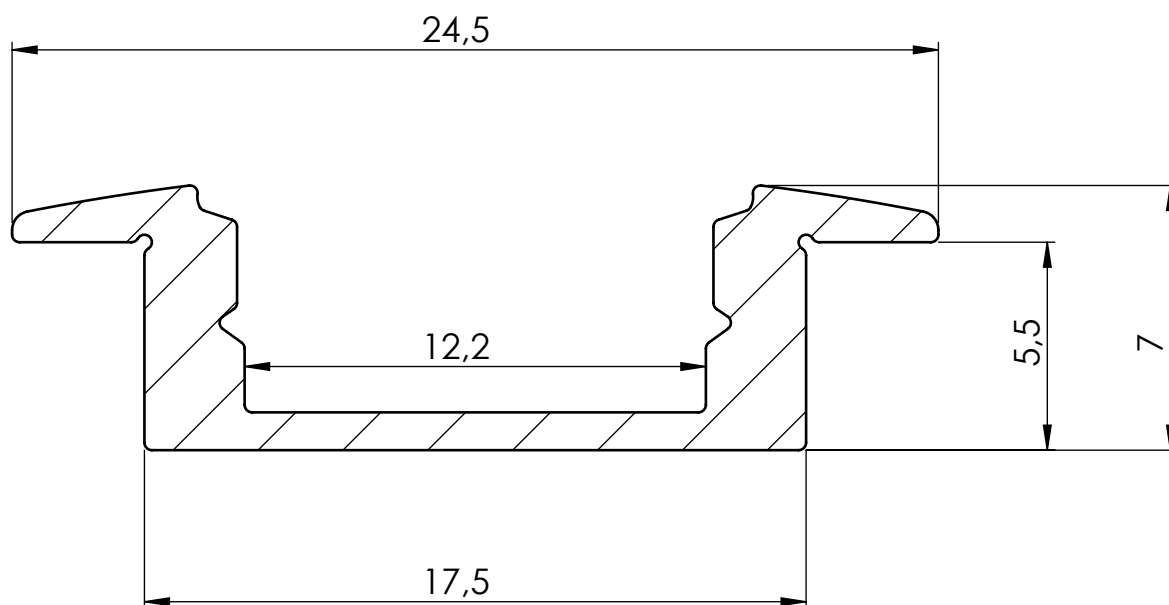

RECESSED SLIM LINE 7mm

SCALE 1 : 1

PRODUCT CODE: AL-RSL7

DESCRIPTION: RSL7, anodized in silver aluminum LED profile

WEIGHT: 0.14 kg/m

UNITS: millimeters

SCALE: 5:1

SHEET SIZE: A4