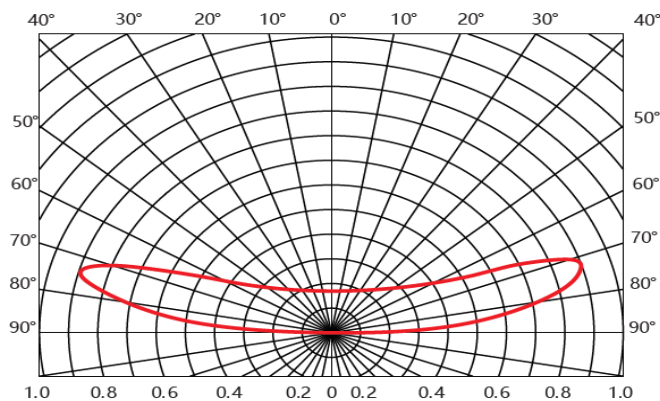

# MW-MLD-HE-YX-LENS170

	Model	MW-MLD-HE-YX-LENS170	MW-MLD-HE-YX-LENS170	MW-MLD-HE-YX-LENS170	MW-MLD-HE-YX-LENS170
Power	Rated voltage	12Vdc +/- 5%			
	Power consumption	0,36W	0,72W	0,96W	2W
	Power consumption of chain	14,4W	14,4W	19,2W	40W
	Q-ty of diodes in module (Y)	Y = 1	Y = 2	Y = 3	Y = 4
	Color of Light (X)	X = W-white (6500K) X = NW-neutral white (4000K) X = W-warm white (3000K) X = CW-cool white (9000K)			
	Flux	58lm	115lm	155lm	320lm
	Light efficiency	160lm/W			
	Beam angle	170°			
	Lifetime	50K hours			
	Connection	Soldering	Yes		
Screw and spring clamps		Yes			
Wires	Wire length	120mm	100mm	110mm	215mm
	Wires designation	White & red (+) White (-)			
Properties	Protection	IP 67			
	Working temp.	-25°C ... 55°C			
Dimensions	Height, width, length	10,8 x 16,3 x 25,2mm	10,5 x 14,7 x 50,1mm	10,5 x 14,7 x 72,7mm	10,2 x 36 x 36mm
Montage	Bonding	Yes			
	Screwing	Yes			
	Hole size	M3			
Others	Housing material	ABS, PC cover			
	Q-ty per 1 m	7pcs	6pcs	5pcs	4pcs
	Center-center length	145mm	155mm	180mm	255mm
Packing	Chain	40pcs	30pcs	25pcs	20pcs
	Bag	200pcs	150pcs	100pcs	60pcs
	Cartoon Box	2000pcs	1500pcs	1000pcs	600pcs
	Box weight	15,23kg	16,6kg	17,04kg	13,72kg

◆ DIMENSIONS :

Dimensions: mm

◆ LIGHT DISTRIBUTION ANGLE

◆ TABLE OF SELECTION OF MODULES TO DEPTH OF CASSETTE

Diodes	Depth	Hirozontal distance between center of modules	Vertical distance between center of modules
1LED	40mm	80mm	80mm
	60mm	120mm	120mm
	80mm	160mm	160mm
2LED	80mm	180mm	160mm
	100mm	220mm	200mm
	150mm	320mm	300mm
3LED	100mm	260mm	200mm
	120mm	300mm	240mm
	150mm	360mm	300mm
	200mm	460mm	400mm
4LED	150mm	300mm	300mm
	200mm	400mm	400mm
	250mm	500mm	500mm