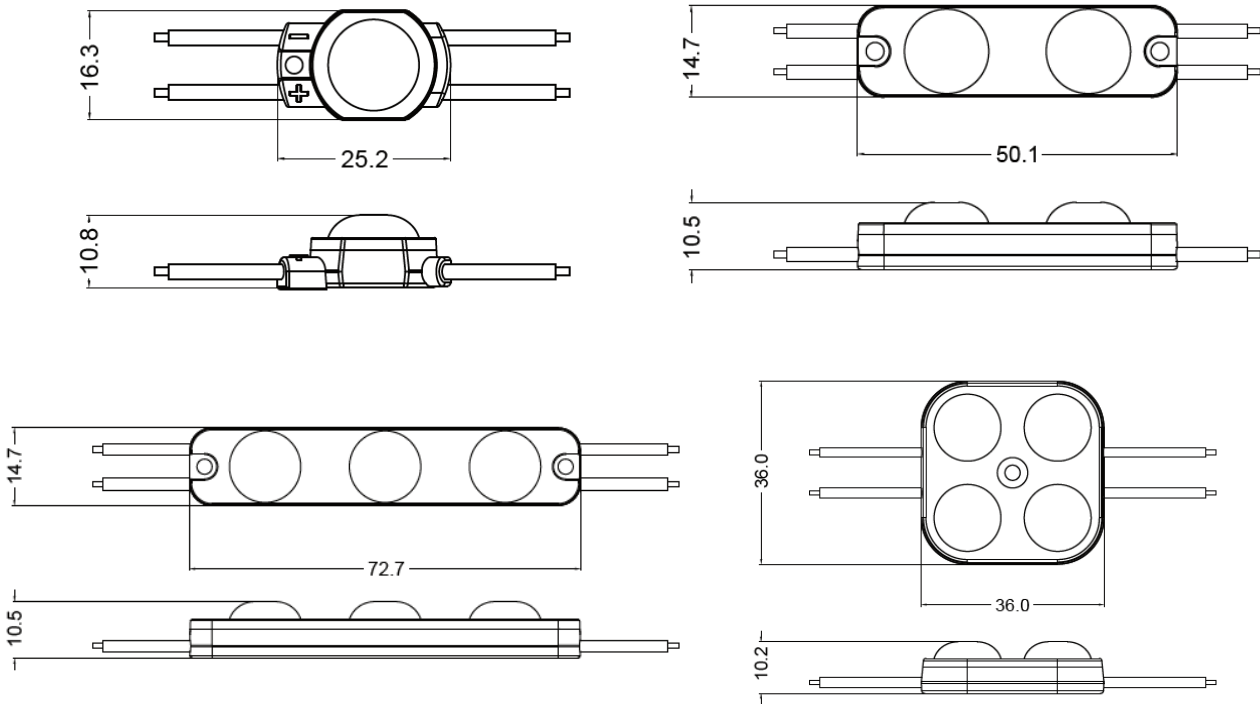

◆ **Usage:**

- Chanel letters
- Lightboxes backlight, depth of 4-8 cm (1LED)
- Lightboxes backlight, depth of 8-15 cm (2LED)
- Lightboxes backlight, depth of 10-20 cm (3LED)
- Lightboxes backlight, depth of 13-30 cm (4LED)

# MW-MLD-HE-YX-LENS170

	Model	MW-MLD-HE-YX-LENS170	MW-MLD-HE-YX-LENS170	MW-MLD-HE-YX-LENS170	MW-MLD-HE-YX-LENS170
Power	Rated voltage	12Vdc +/- 5%			
	Power consumption	0,36W	0,72W	0,96W	2W
	Power consumption of chain	14,4W	14,4W	19,2W	40W
	Q-ty of diodes in module (Y)	Y = 1	Y = 2	Y = 3	Y = 4
	Color of Light (X)	X = W-white (6500K) X = NW-neutral white (4000K) X = W-warm white (3000K) X = CW-cool white (9000K)			
	Flux	58lm	115lm	155lm	320lm
	Light efficiency	160lm/W			
	Beam angle	170°			
	Lifetime	50K hours			
	Connection	Soldering	Yes		
Screw and spring clamps		Yes			
Wires	Wire length	120mm	100mm	110mm	215mm
	Wires designation	White & red (+) White (-)			
Properties	Protection	IP 67			
	Working temp.	-25°C ... 55°C			
Dimensions	Height, width, length	10,8 x 16,3 x 25,2mm	10,5 x 14,7 x 50,1mm	10,5 x 14,7 x 72,7mm	10,2 x 36 x 36mm
Montage	Bonding	Yes			
	Screwing	Yes			
	Hole size	M3			
Others	Housing material	ABS, PC cover			
	Q-ty per 1 m	7pcs	6pcs	5pcs	4pcs
	Center-center length	145mm	155mm	180mm	255mm
Packing	Chain	40pcs	30pcs	25pcs	20pcs
	Bag	200pcs	150pcs	100pcs	60pcs
	Cartoon Box	2000pcs	1500pcs	1000pcs	600pcs
	Box weight	15,23kg	16,6kg	17,04kg	13,72kg

◆ DIMENSIONS :

Dimensions: mm

◆ LIGHT DISTRIBUTION ANGLE

◆ TABLE OF SELECTION OF MODULES TO DEPTH OF CASSETTE

Diodes	Depth	Hirozontal distance between center of modules	Vertical distance between center of modules
1LED	40mm	80mm	80mm
	60mm	120mm	120mm
	80mm	160mm	160mm
2LED	80mm	180mm	160mm
	100mm	220mm	200mm
	150mm	320mm	300mm
3LED	100mm	260mm	200mm
	120mm	300mm	240mm
	150mm	360mm	300mm
	200mm	460mm	400mm
4LED	150mm	300mm	300mm
	200mm	400mm	400mm
	250mm	500mm	500mm