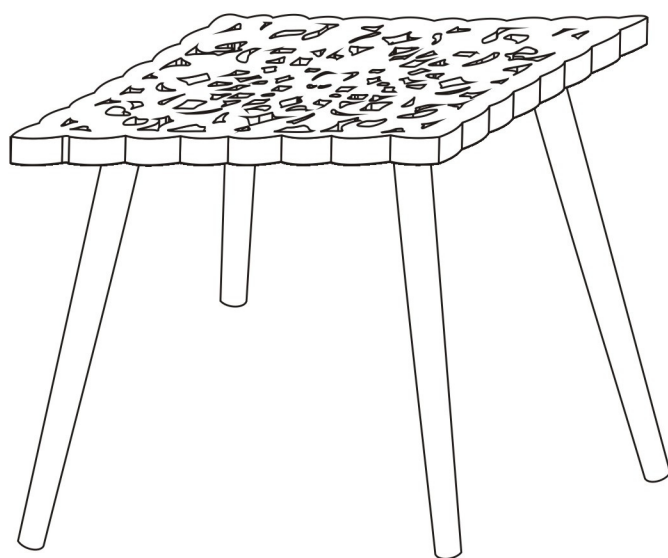

Mesa auxiliar cuadrada patrón negro/natural

Ref. 81012

J. HIDALGOS GROUP S.L.
C/Senia l'Anouer, 2 parcela 18
Xeraco 46770 Valencia
Tel: +34 962 899 019
CIF: B46470449

X 1

x 4

x 2

Use the washers provided to adjust the one or more of the legs to ensure the table is stable.