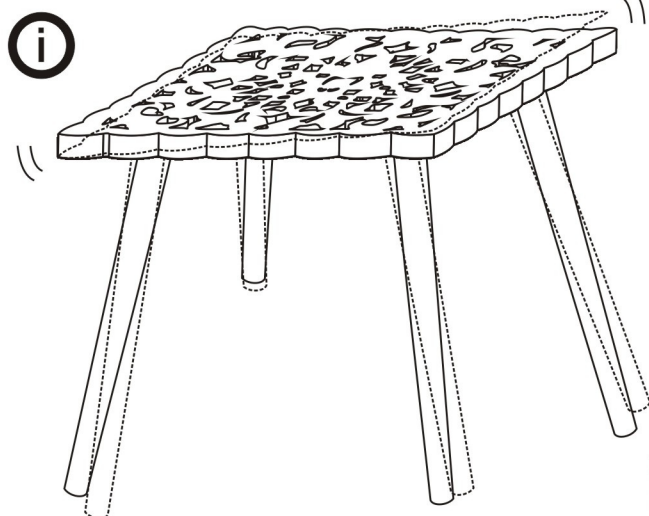

Mesa auxiliar cuadrada patrón negro/natural

Ref. 81012

J. HIDALGOS GROUP S.L.
C/Senia l'Anouer, 2 parcela 18
Xeraco 46770 Valencia
Tel: +34 962 899 019
CIF: B46470449

X 1

x 4

x 2

Use the washers provided to adjust the one or more of the legs to ensure the table is stable.