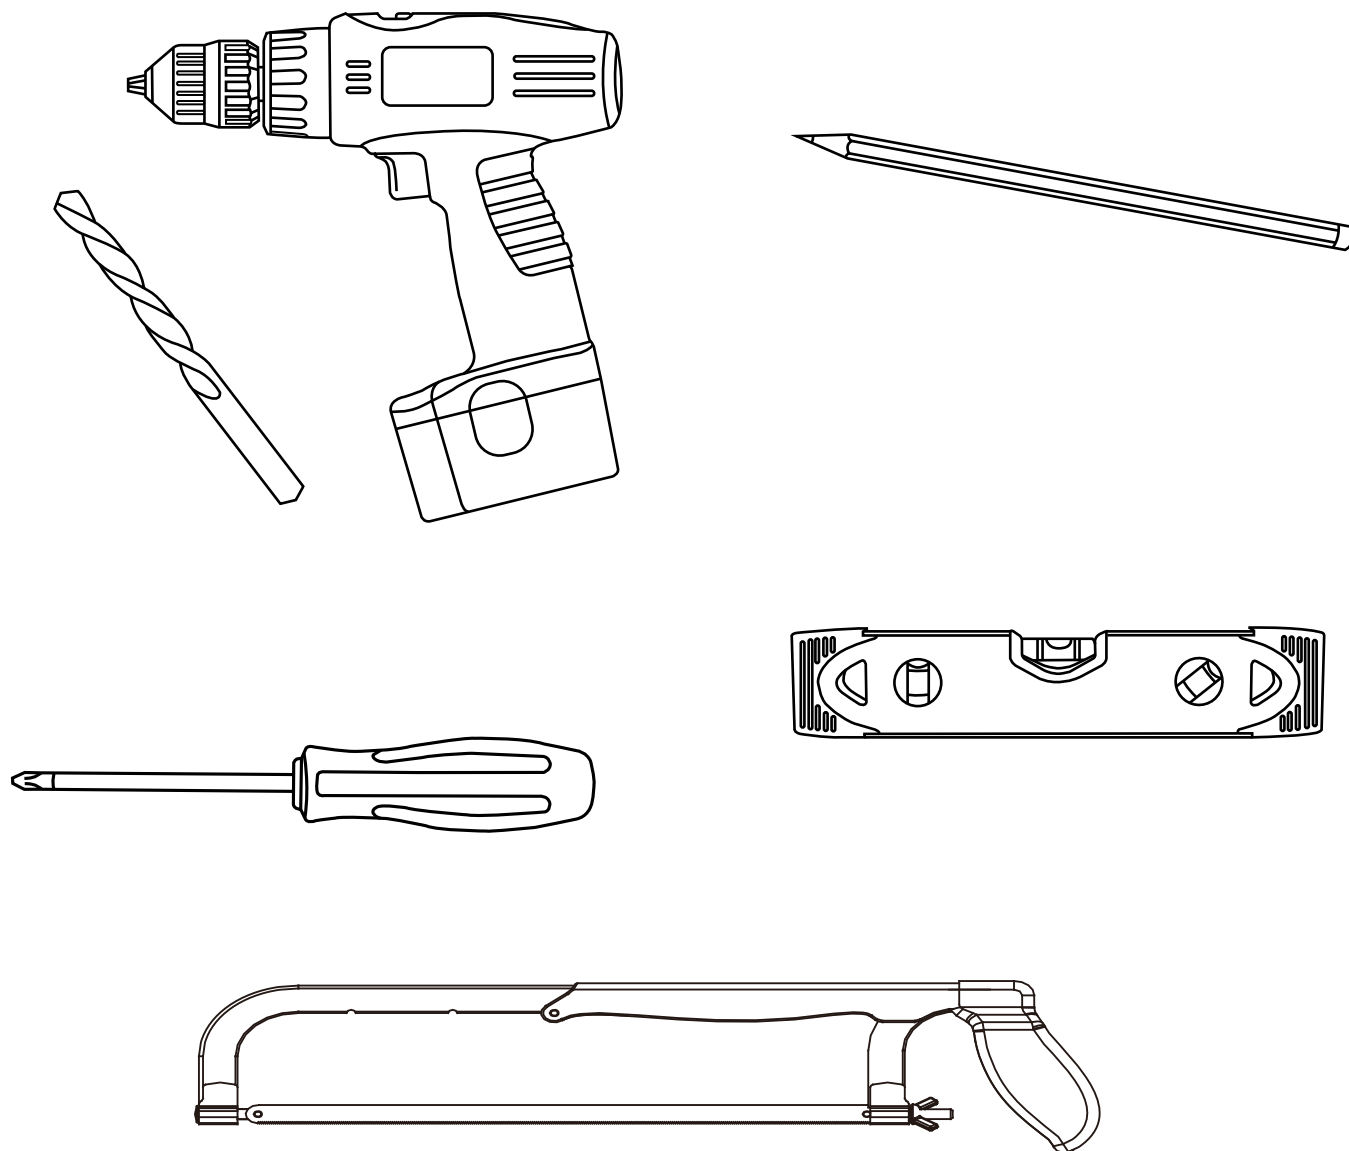

Milano

Bracing Arm

 Style may vary

Installation Guide

Installation

Tools required for installing:

Parts included:

i Style may vary