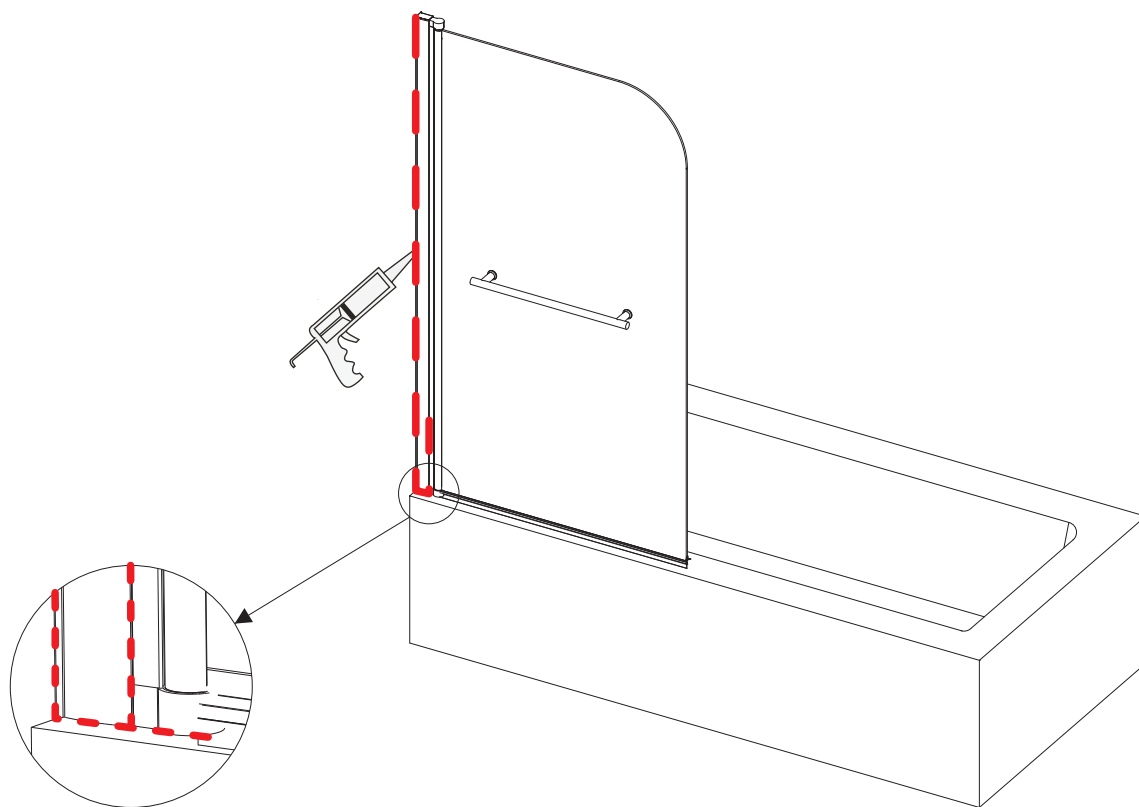

STEP 7

Allow 24 hours for silicone to dry before use. Silicone on the outside edge only, NOT THE INSIDE

Aftercare instructions

Regularly clean your shower product with warm soapy water to prevent lime scale build up. Do not use abrasive cleaning fluids or materials, or strong chemical cleaners as this will damage the product surface.