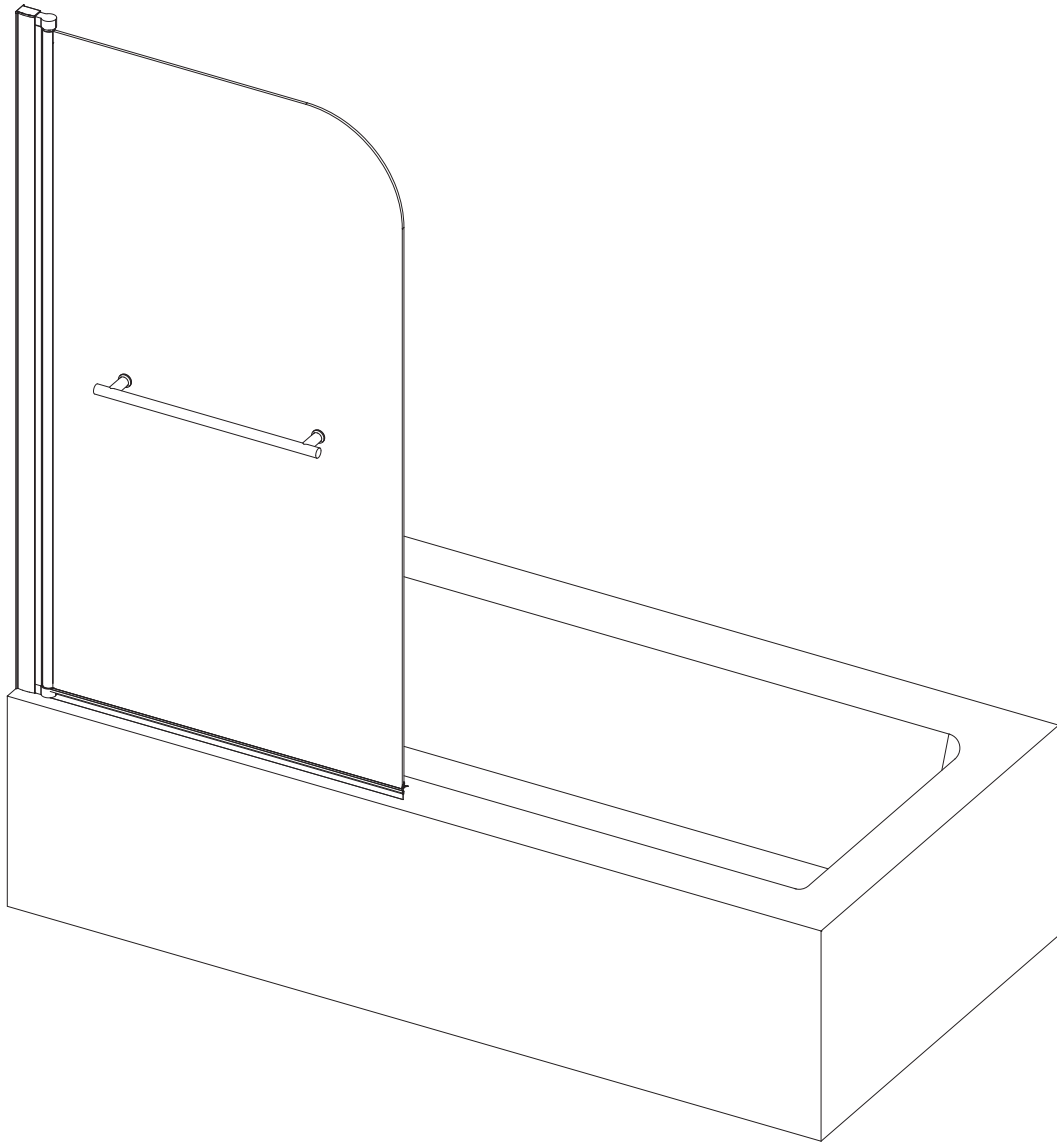

6MM CURVED BATH SCREEN WITH TOWEL RAIL

General Information

Please inspect this product upon delivery. Any missing parts or manufacturing defects must be reported immediately to the supplier. Damage or defects reported later will not be accepted. TAKE CARE WHEN HANDLING GLASS PARTS-AVOID HEAVY CONTACT BETWEEN THE GLASS EDGES AND ANY HARD SURFACE. Glass breakage claims will not be accepted after the product has been unpacked.

TOOLS REQUIRED

DESCRIPTION	PART IMAGE	DESCRIPTION	PART IMAGE
Tape measure		Drill	
Spirit level		Flat-head Screwdriver	
Pencil		Cross head Screwdriver	 PZ1
Ø6mm Drill bit		Mallet	
Ø3mm Drill bit		Silicone Sealant	

This product is heavy and may require two people to install.

ASSEMBLY INSTRUCTIONS - DRAWING

(1) 2x Wall Profile Cover Caps L&R

(2) 3x Wall Plugs

(3) 3x Screws 4*30

(4) 1x Wall Profile

(5) 1x Moving Panel

(6) 1x Towel Rail

(7) 3x Screw Cover Caps

(8) 3x Screws 4*12

(9) 3x Screw Clips

(10) 1x Bottom Seal

STEP 1

STEP 2

Before you assemble the product, please check the handing you require. For right hand installation, you will need to remove the top and bottom brackets and turn the glass upside down, then attach the brackets to the top and bottom.