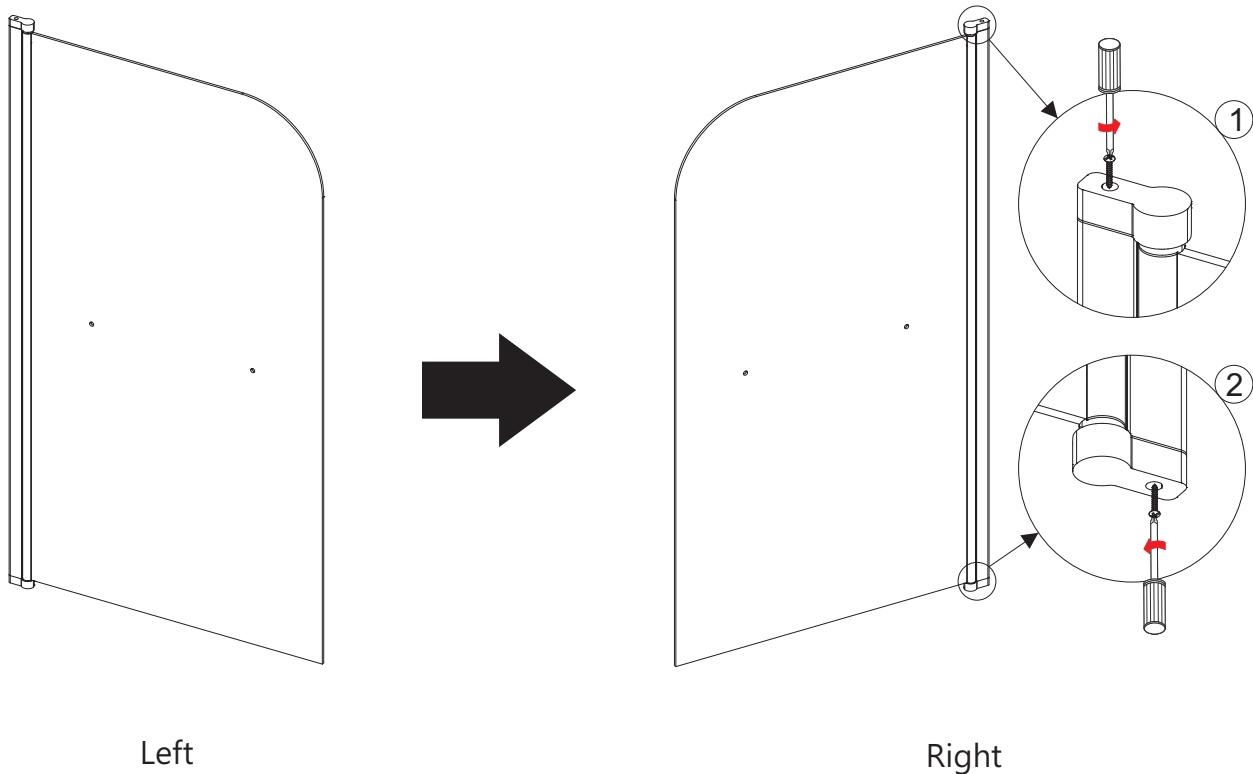

This product is heavy and may require two people to install.

ASSEMBLY INSTRUCTIONS - DRAWING

(1) 2x Wall Profile Cover Caps L&R

(2) 3x Wall Plugs

(3) 3x Screws 4*30

(4) 1x Wall Profile

(5) 1x Moving Panel

(6) 1x Towel Rail

(7) 3x Screw Cover Caps

(8) 3x Screws 4*12

(9) 3x Screw Clips

(10) 1x Bottom Seal

STEP 1

STEP 2

Before you assemble the product, please check the handing you require. For right hand installation, you will need to remove the top and bottom brackets and turn the glass upside down, then attach the brackets to the top and bottom.