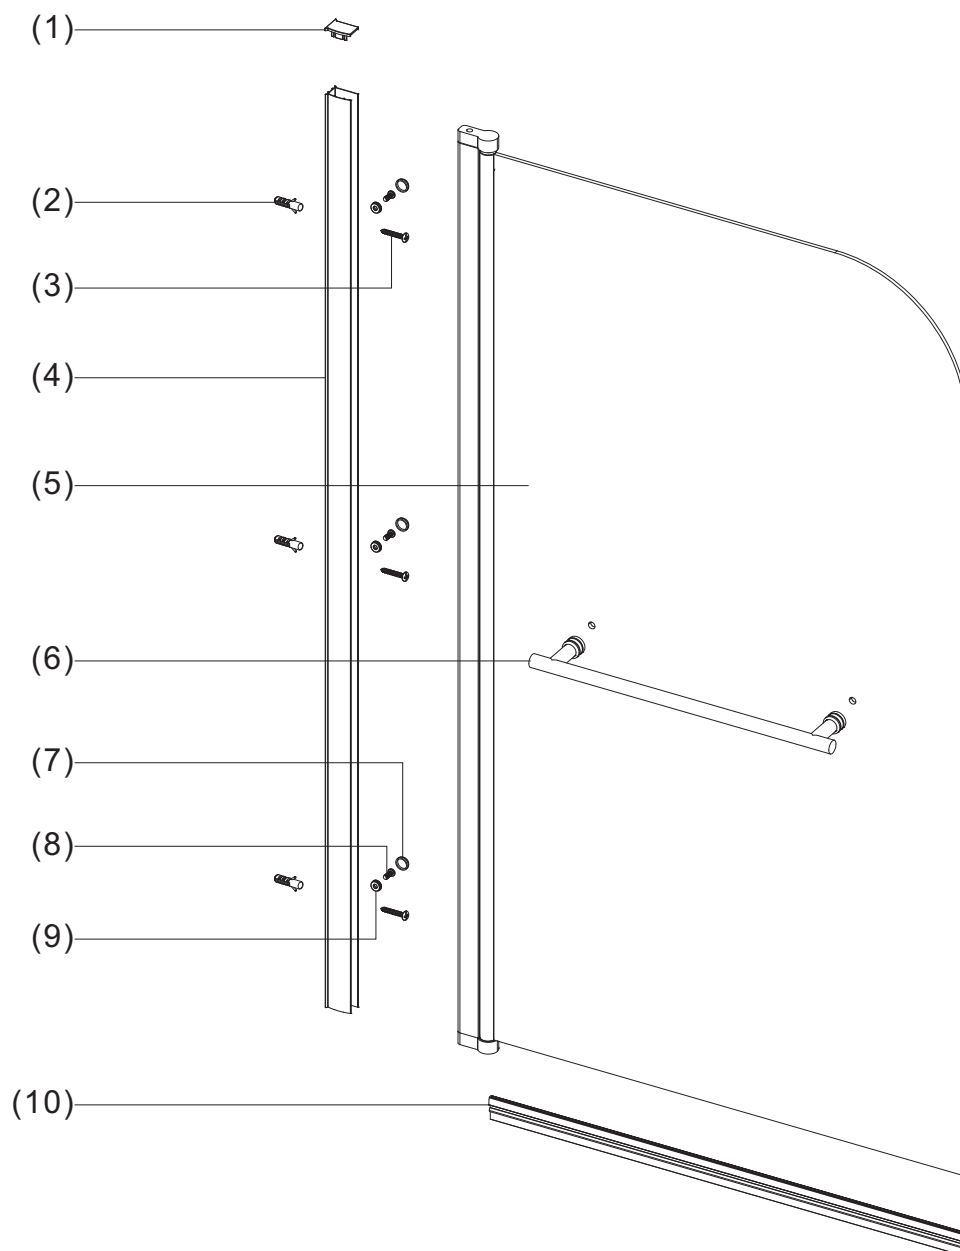

6MM CURVED BATH SCREEN WITH TOWEL RAIL

General Information

Please inspect this product upon delivery. Any missing parts or manufacturing defects must be reported immediately to the supplier. Damage or defects reported later will not be accepted. TAKE CARE WHEN HANDLING GLASS PARTS-AVOID HEAVY CONTACT BETWEEN THE GLASS EDGES AND ANY HARD SURFACE. Glass breakage claims will not be accepted after the product has been unpacked.

TOOLS REQUIRED

DESCRIPTION	PART IMAGE	DESCRIPTION	PART IMAGE
Tape measure		Drill	
Spirit level		Flat-head Screwdriver	
Pencil		Cross head Screwdriver	 PZ1
Ø6mm Drill bit		Mallet	
Ø3mm Drill bit		Silicone Sealant	

This product is heavy and may require two people to install.

ASSEMBLY INSTRUCTIONS - DRAWING

(1) 2x Wall Profile Cover Caps L&R

(2) 3x Wall Plugs

(3) 3x Screws 4*30

(4) 1x Wall Profile

(5) 1x Moving Panel

(6) 1x Towel Rail

(7) 3x Screw Cover Caps

(8) 3x Screws 4*12

(9) 3x Screw Clips

(10) 1x Bottom Seal

STEP 1

STEP 2

Before you assemble the product, please check the handing you require. For right hand installation, you will need to remove the top and bottom brackets and turn the glass upside down, then attach the brackets to the top and bottom.