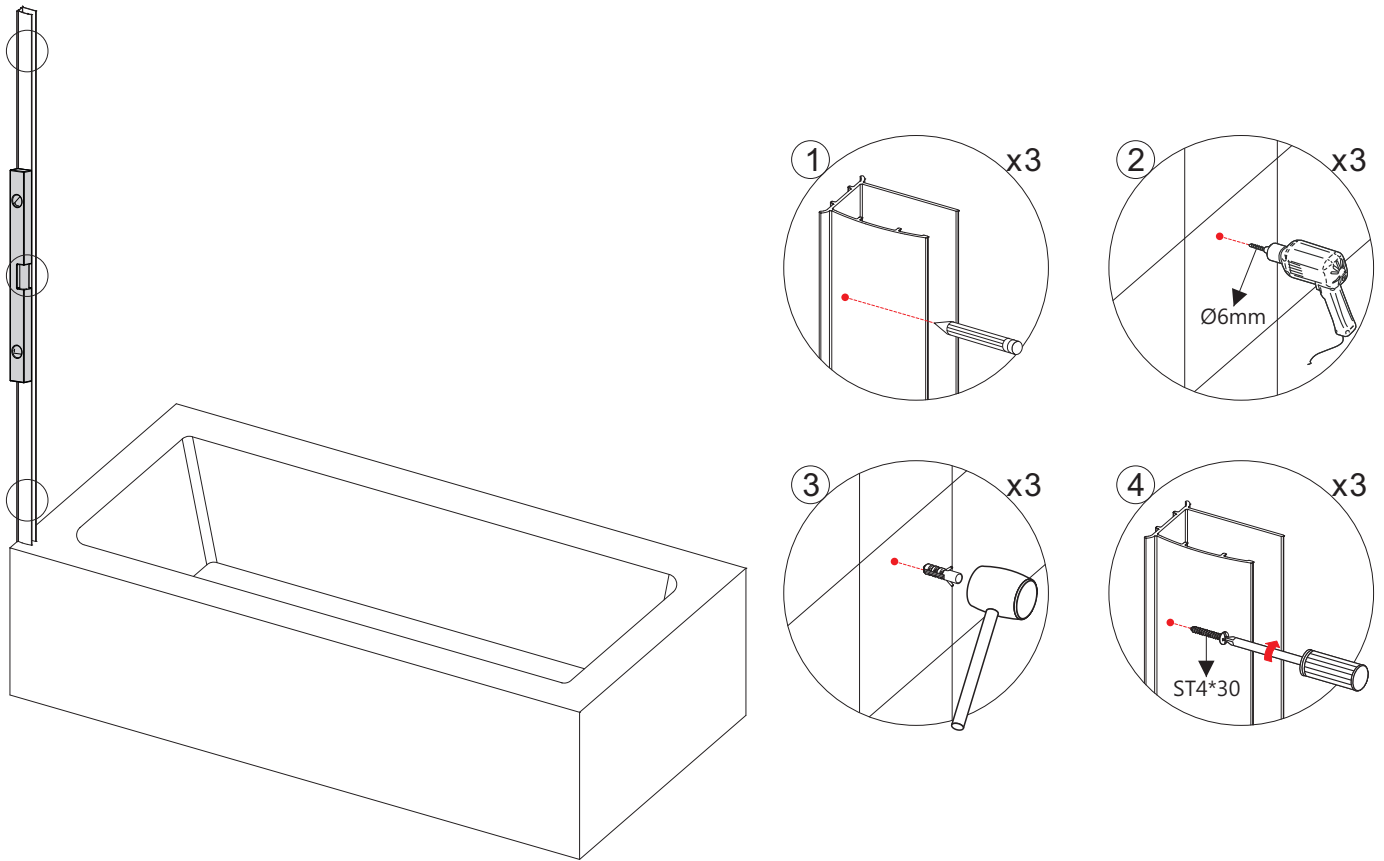

TOOLS REQUIRED

DESCRIPTION	PART IMAGE	DESCRIPTION	PART IMAGE
Tape measure		Drill	
Spirit level		Flat-head Screwdriver	
Pencil		Cross head Screwdriver	 PZ1
Ø6mm Drill bit		Mallet	
Ø3mm Drill bit		Silicone Sealant	

This product is heavy and may require two people to install.

ASSEMBLY INSTRUCTIONS - DRAWING

(1) 2x Wall Profile Cover Caps L&R

(2) 3x Wall Plugs

(3) 3x Screws 4*30

(4) 1x Wall Profile

(5) 1x Moving Panel

(6) 1x Towel Rail

(7) 3x Screw Cover Caps

(8) 3x Screws 4*12

(9) 3x Screw Clips

(10) 1x Bottom Seal

STEP 1

STEP 2

Before you assemble the product, please check the handing you require. For right hand installation, you will need to remove the top and bottom brackets and turn the glass upside down, then attach the brackets to the top and bottom.