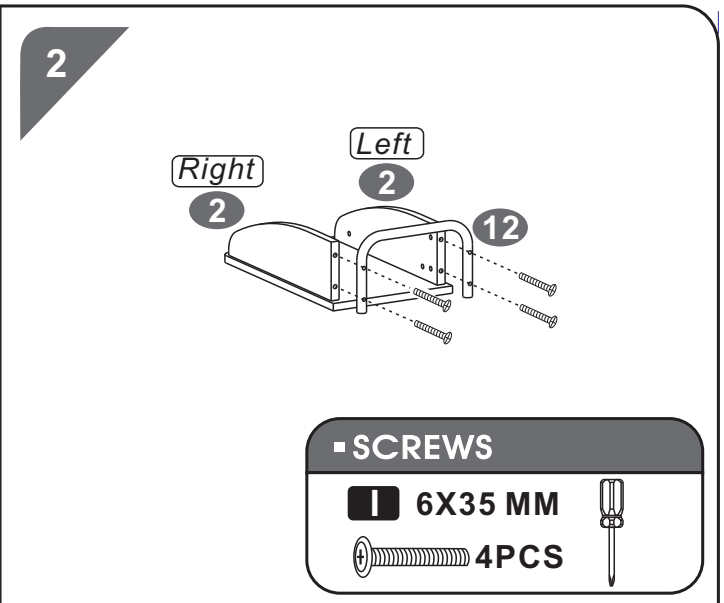

PART	QTY.	ITEM	
A	16	5X45 MM	
B	4	6X50 MM	
C	12	6X45 MM	 
D	3	6X30 MM	
E	4	4X14 MM	
F	1	6X40 MM	
G	4	4X4 MM	

PART	QTY.	ITEM	
H	12	6X12 MM	
I	18	6X35 MM	
	1		
	1		

▪ ASSEMBLY STEPS:

4

5

■ SCREWS

A 5X45 MM

 16PCS