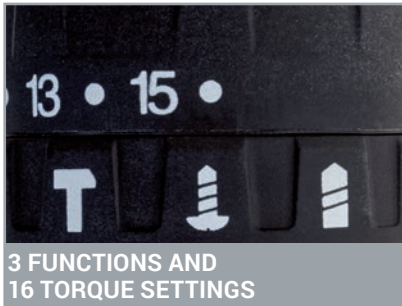

### 18V MAXXPACK COLLECTION – STARTER SET

- ▶ 2-speed gearbox for powerful screwing and fast drilling
- ▶ With impact drilling function for drilling in stone and masonry
- ▶ 13 mm keyless chuck
- ▶ Adjustable electronic speed control for sensitive work
- ▶ Ergonomic soft grip for comfortable working

SUPER BRIGHT LED

3 FUNCTIONS AND 16 TORQUE SETTINGS

2 BATTERIES INCL.

BATTERY STATUS INDICATOR

## TECHNICAL DATA

Battery voltage:	18 V Li-Ion
No load speed:	0 – 350 / 0 – 1,200 min <sup>-1</sup>
Impact rate:	0 – 19,200 min <sup>-1</sup>
Torque settings:	16 + Drill + Impact
Max. torque:	35 Nm
Gears:	2 mechanical
Chuck:	13 mm Keyless
Metal belt clip:	Yes
LED work light:	Yes