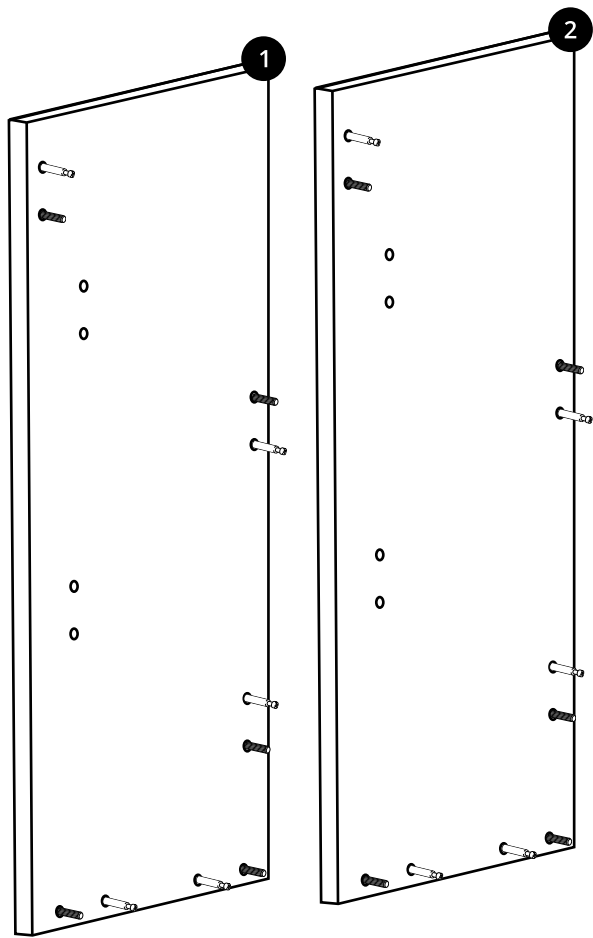

Milano

400mm Wall Hung Vanity Unit

Installation Guide

Installation

Tools required for installing:

Parts included:

Parts included:

1

2

3

4

5

6

7

8