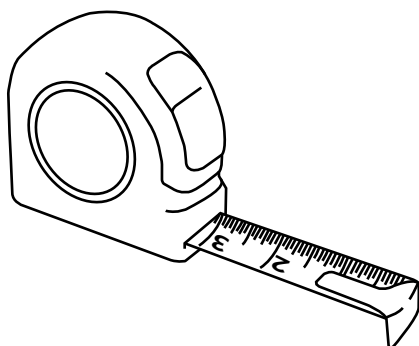

Milano

400mm Wall Hung Vanity Unit

Installation Guide

Installation

Tools required for installing:

Parts included:

Parts included:

1