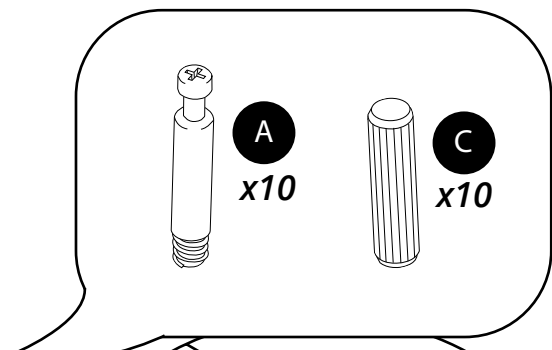

Milano

400mm Wall Hung Vanity Unit

Installation Guide

Installation

Tools required for installing:

Parts included:

Parts included:

1