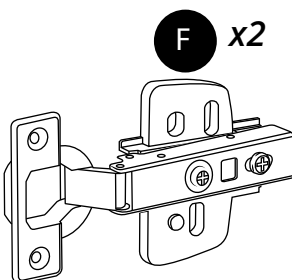

Milano

400mm Wall Hung Vanity Unit

Installation Guide

Installation

Tools required for installing:

Parts included:

Parts included:

1