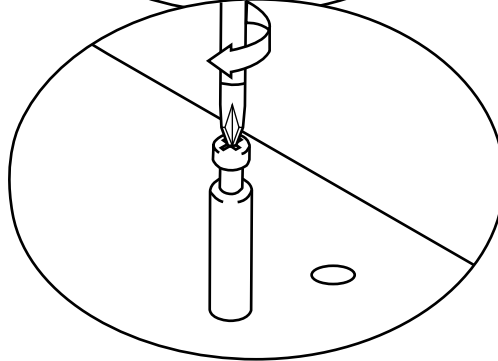

Milano

400mm Wall Hung Vanity Unit

Installation Guide

Installation

Tools required for installing:

Parts included:

Parts included:

1