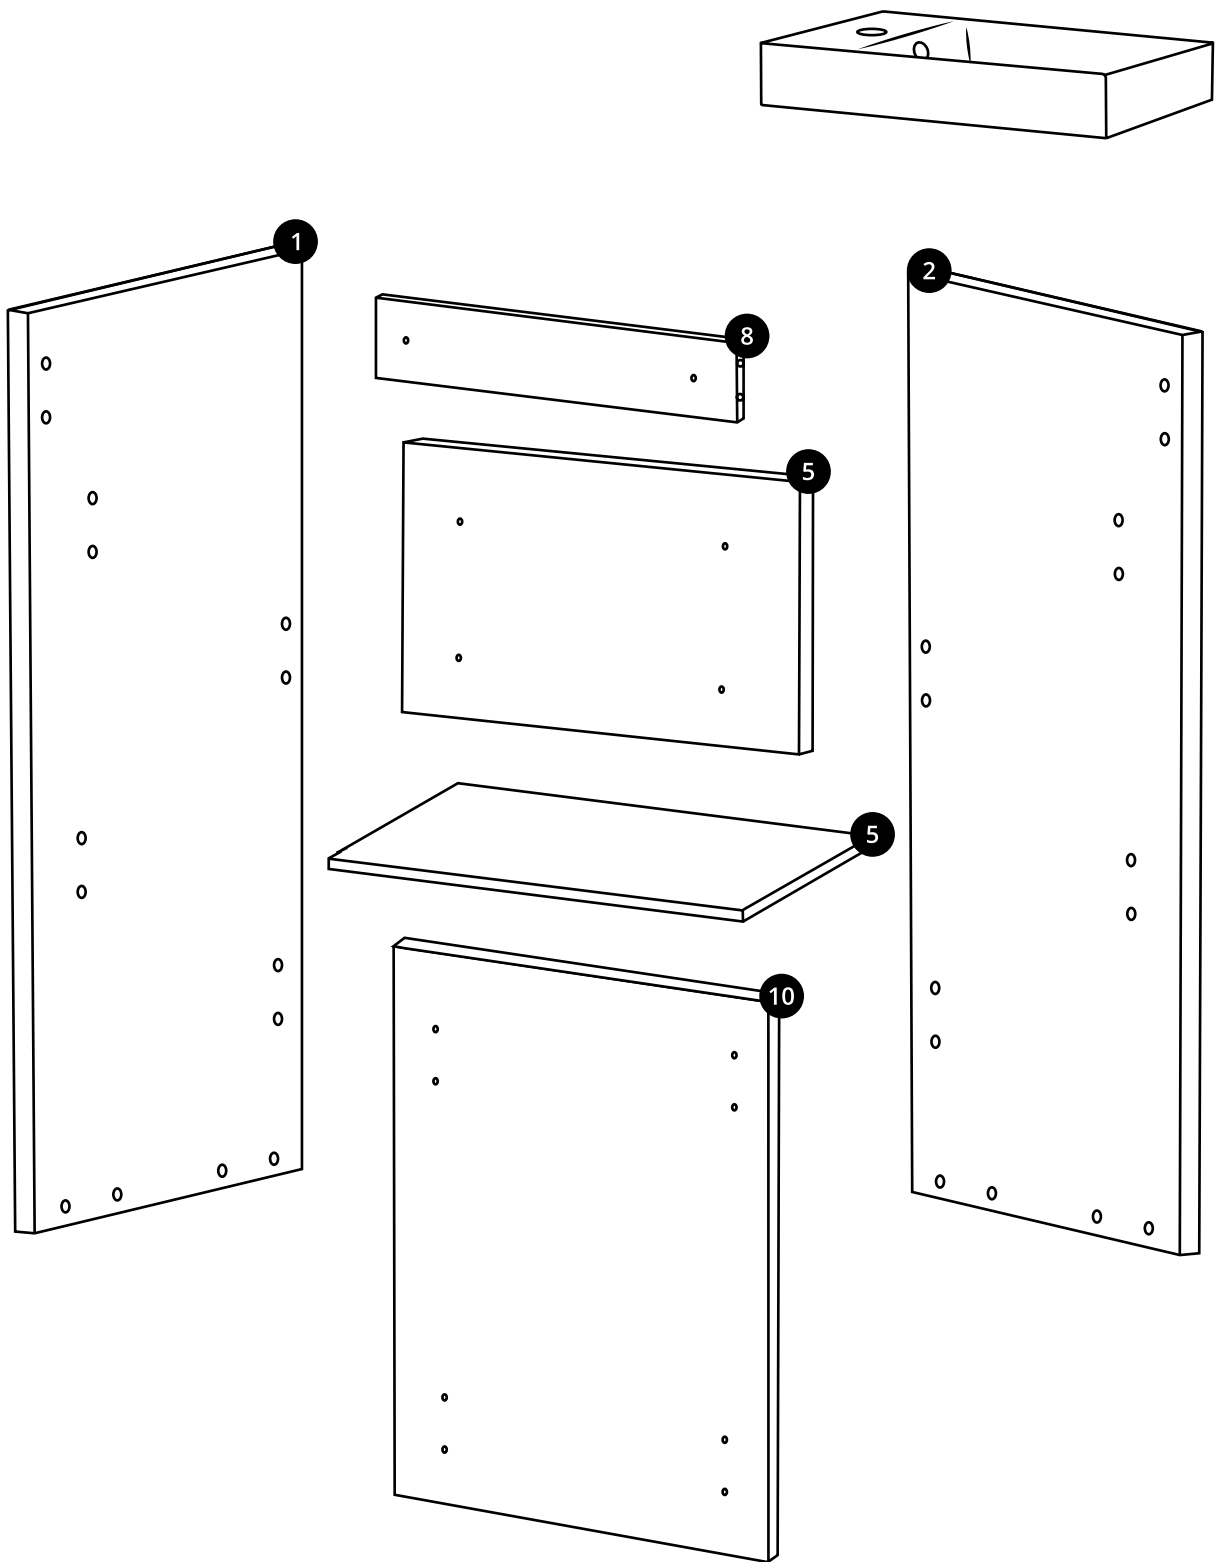

Milano

400mm Wall Hung Vanity Unit

Installation Guide

Installation

Tools required for installing:

Parts included:

Parts included:

1

2

3

4

5

6

7

8