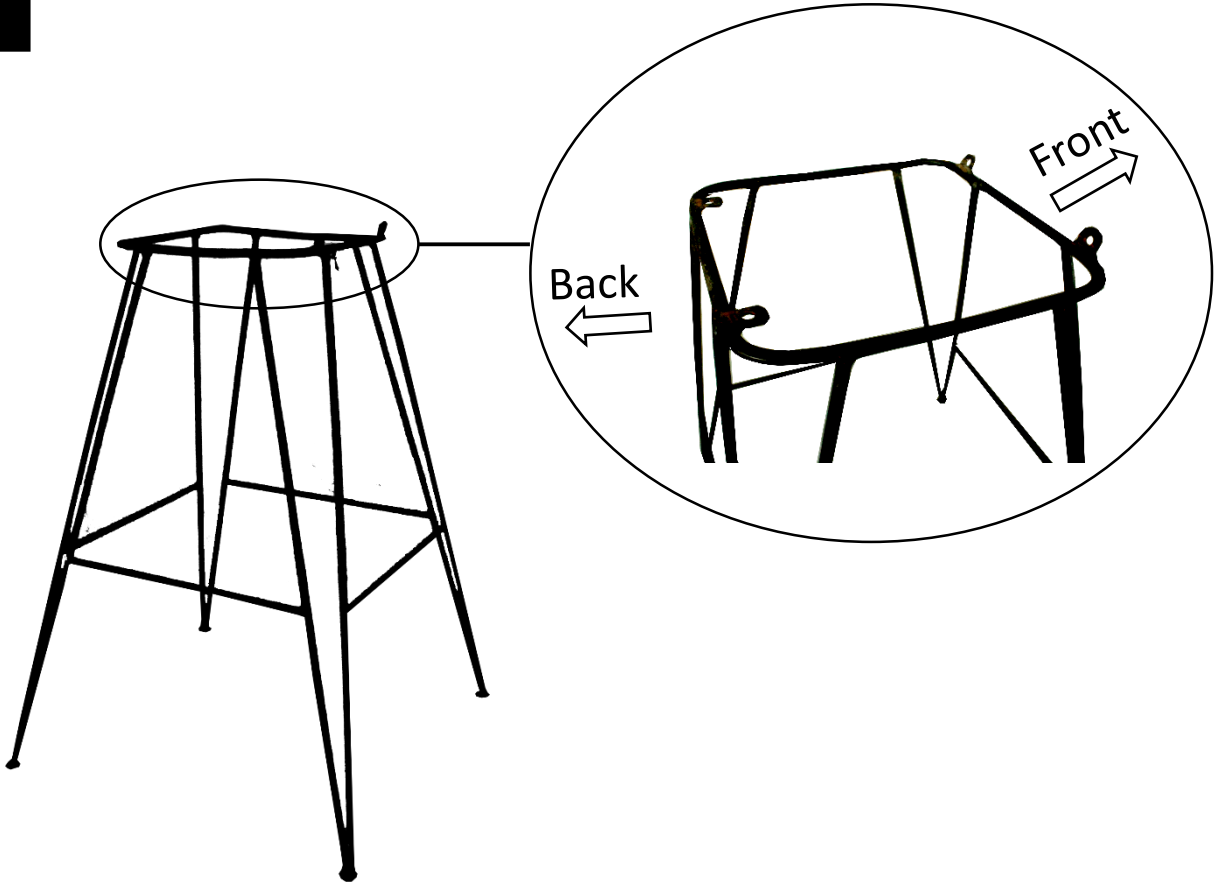

# KYLIE BARCHAIR

<b>A</b>	 Bolt M8 x 40 mm	4 pcs
<b>B</b>	 Allen Key L6	1 pcs

1

2

If you need help or have damaged or missing parts, please call LOMA Customer Helpline 0345 340 5063

3

4