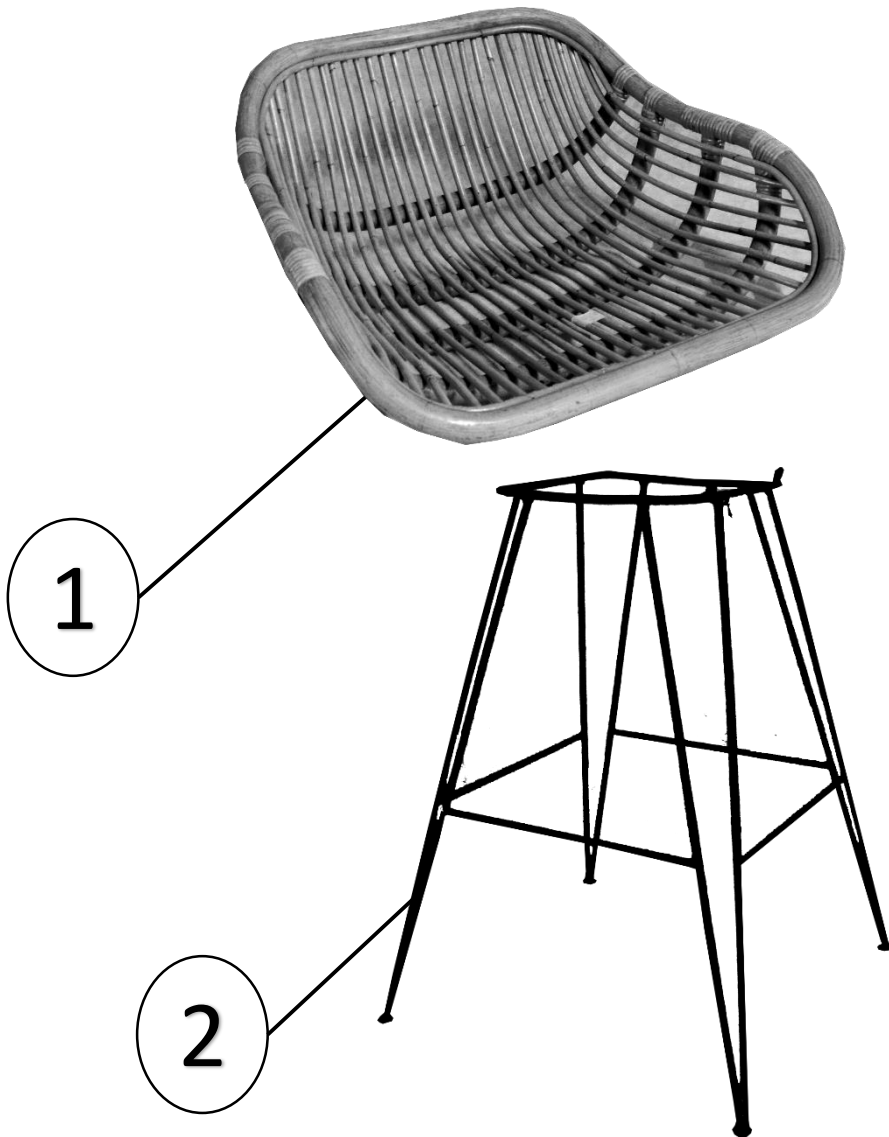

# KYLIE BARCHAIR

<b>A</b>	 Bolt M8 x 40 mm	4 pcs
<b>B</b>	 Allen Key L6	1 pcs

1

2

If you need help or have damaged or missing parts, please call LOMA Customer Helpline 0345 340 5063

3

4