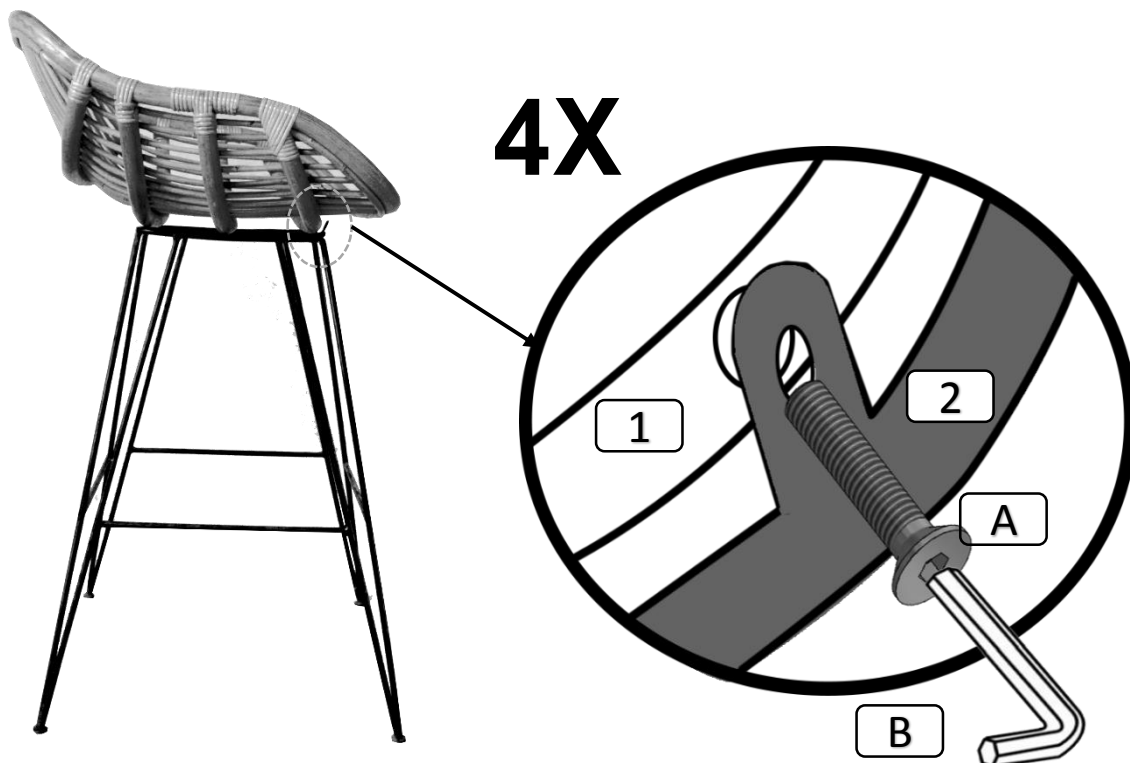

# KYLIE BARCHAIR

<b>A</b>	 Bolt M8 x 40 mm	4 pcs
<b>B</b>	 Allen Key L6	1 pcs

1

2

If you need help or have damaged or missing parts, please call LOMA Customer Helpline 0345 340 5063

3

4