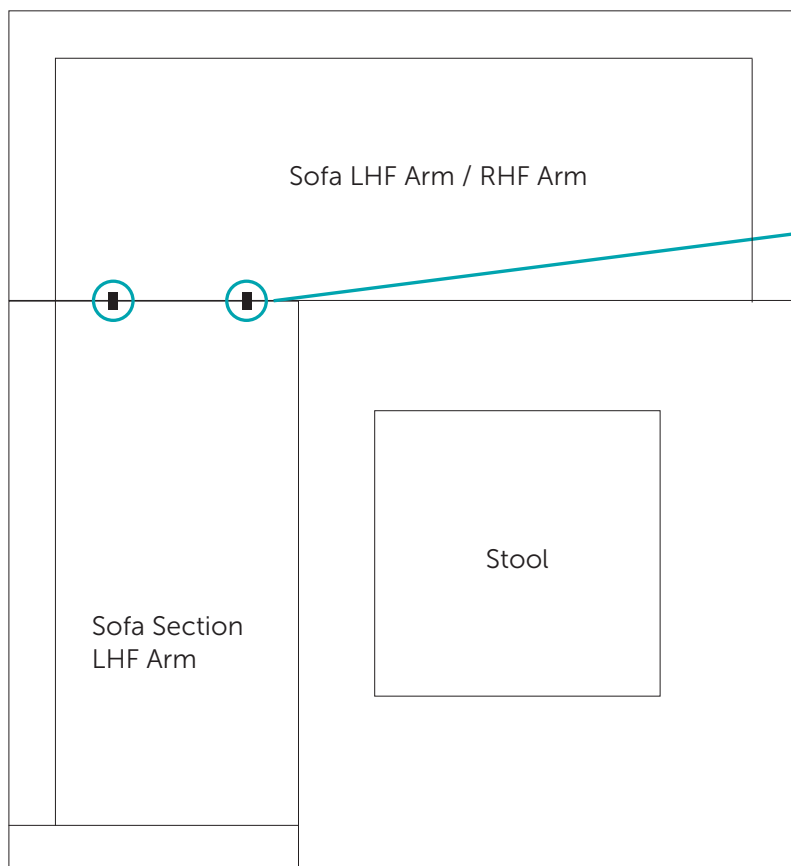

Cushions should be stored dry when the set is not in use. The life span of your cushions will reduce significantly if they are left exposed to the elements.

Keep your garden set away from sources of extreme heat and naked flames. This includes direct sunlight and firepits.