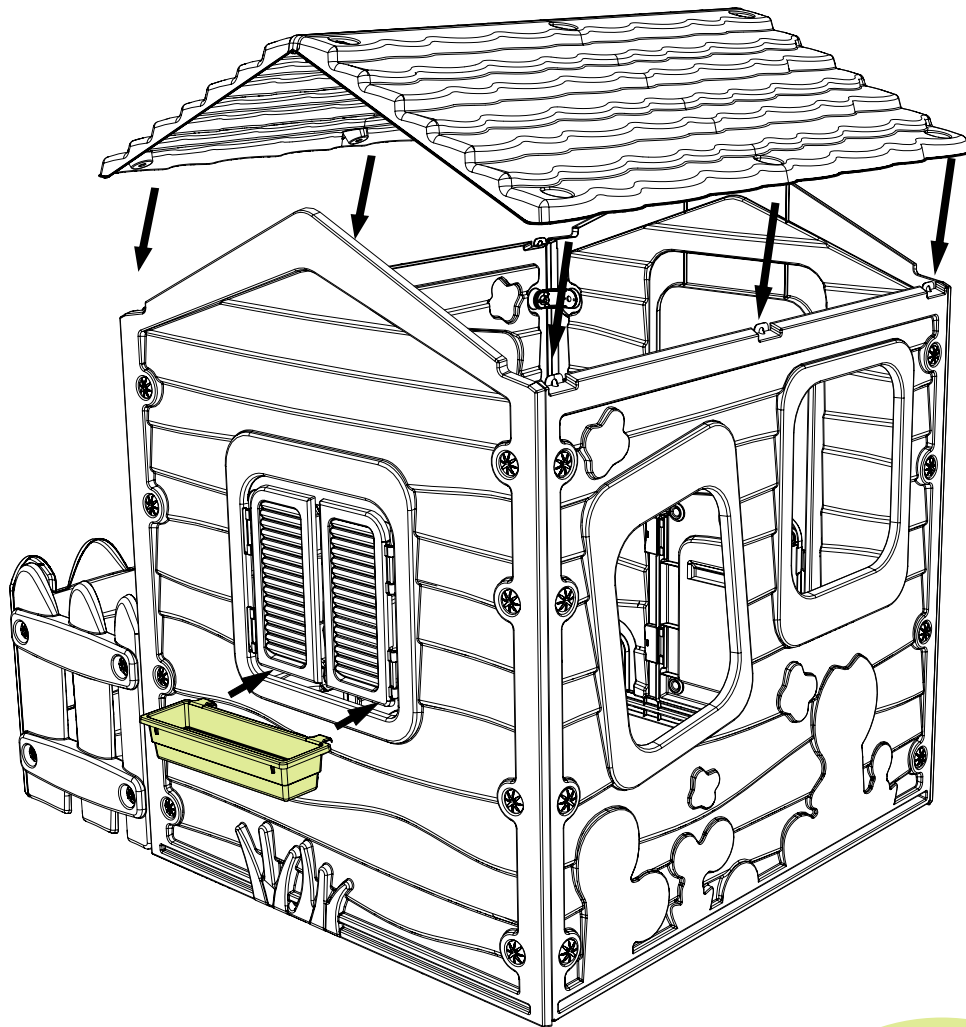

x1

x6

x6

- EN**
- Warning! Domestic use only.
 - Warning! Outdoor use.
 - Warning! 30kg user max. weight.
 - Warning! Use under adult supervision only.
 - Warning! 2+ years.
 - Remove all packaging materials such as bags, bands and cartons.
 - The toy shell not be installed over concrete, asphalt or any other hard surface
 - Check regularly the toy before use.
 - Check connections regularly for continued security and for any evidence of deterioration or hazards.
 - Replace, if required, with suitable and new parts, Failure to do so may result in an injury or fall.
 - Adult assembly required.
 - Please keep this instruction sheet for future reference.
 - Climbing on the roof is forbidden.