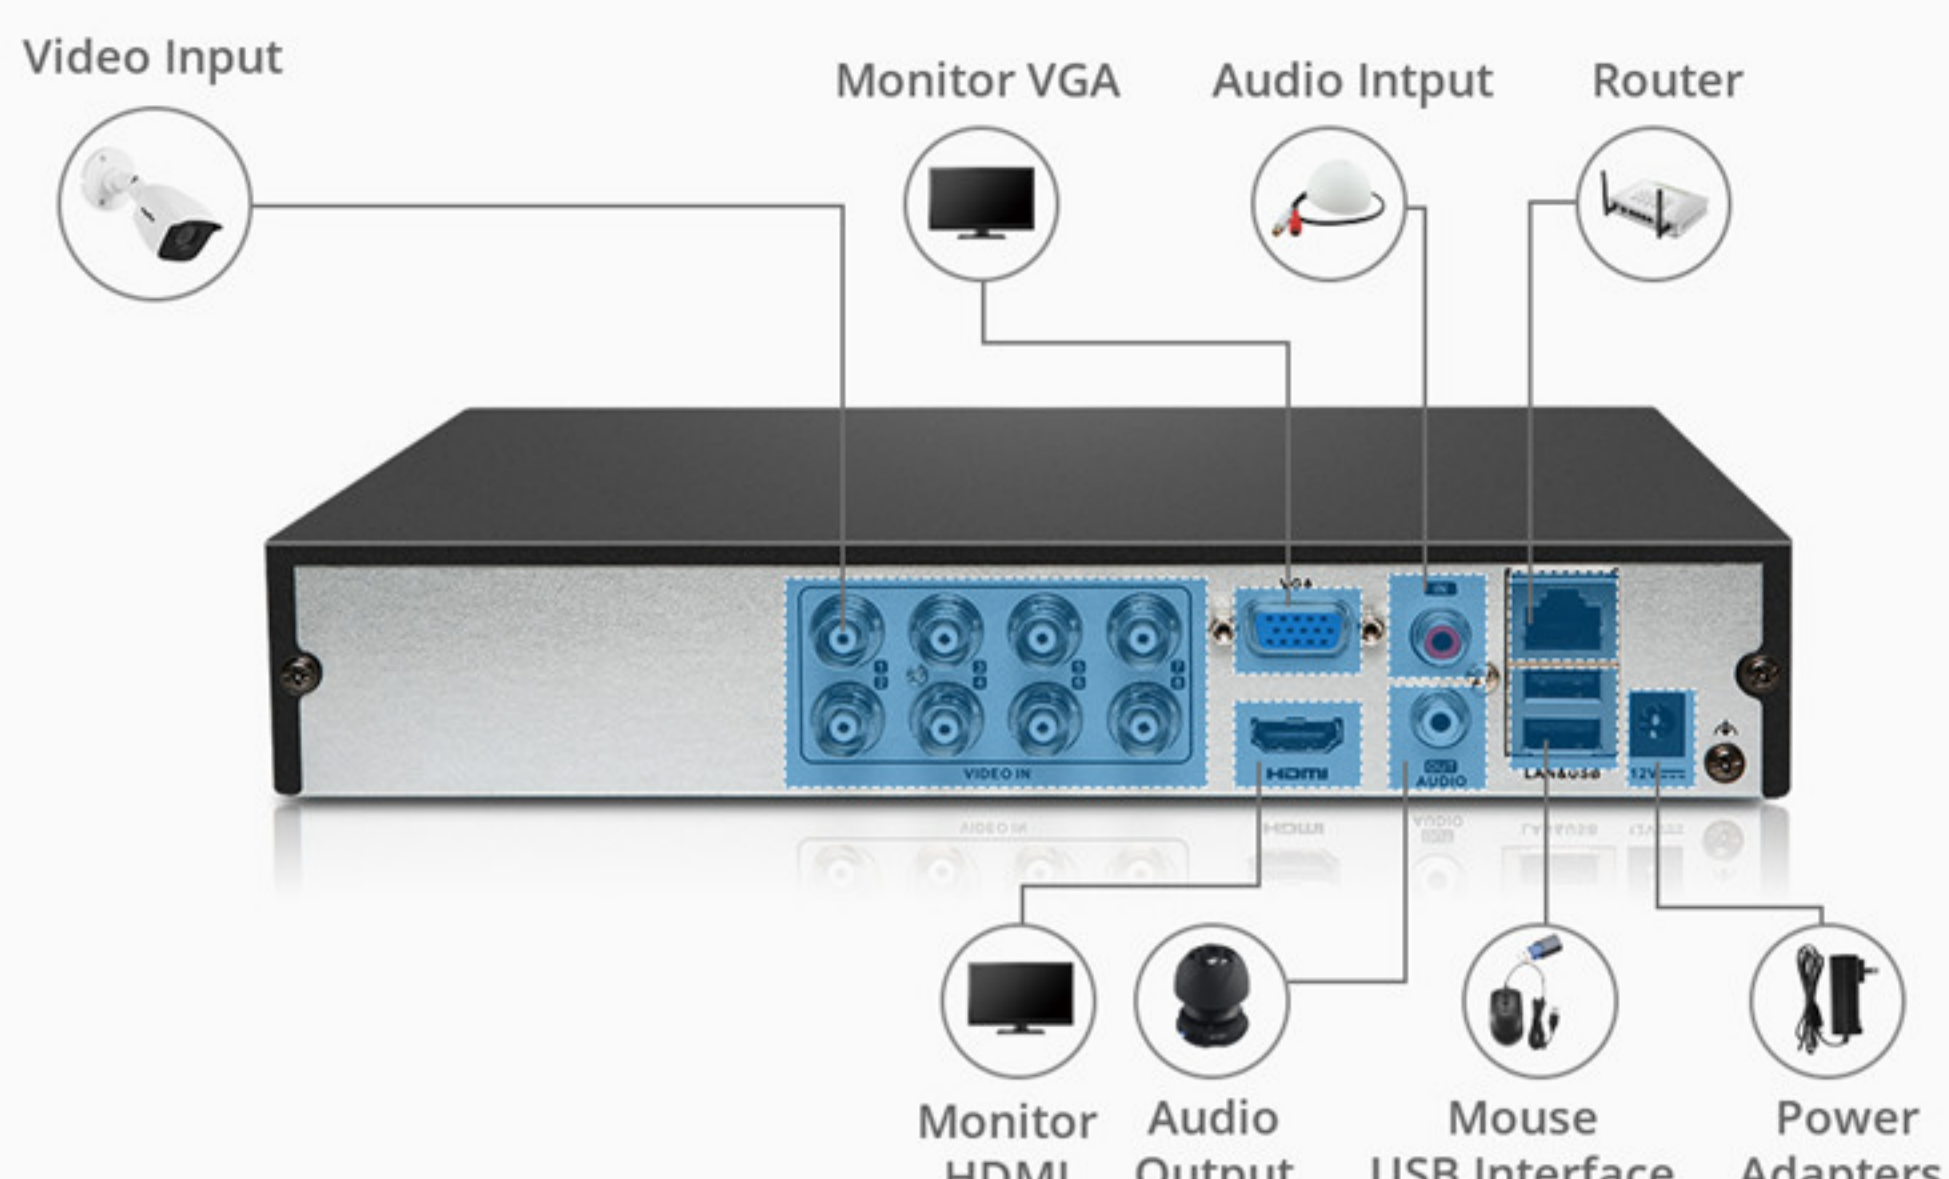

## DVR

## Video & Audio

Video Compression	H.264+/H.264
Video Input	8CH HD Analog
Video Output	HDMI and VGA Up to 1080P
Audio Input/Output	Input:1ch RCA or 8-ch via coaxial cable; output: 1ch RCA
Analog HD Recording Resolution	1080P Lite(960×1080)@12fps
Analog HD Playback Resolution	1080P Lite(960×1080)
IPC Recording Resolution	2CH H.264, Up to 2MP
IPC Playback Resolution	2MP
Max Playback Channel	8CH
Onvif Protocols	Support

## External Interface

Network interface	RJ45x1(10/100M)
USB	USB2.0x2

## General

Housing	Plastic
Color	White
Operating Power	DC12V
Operating Temperature	-40 °F – 140 °F / -40 °C – 60 °C
Indoor/Outdoor	Indoor/Outdoor
Weatherproof Rating	IP66
Dimension (L x W x H)	6.38" x 2.76" x 2.76" / 162 x 70 x 70mm
Weight	0.33lbs / 150g