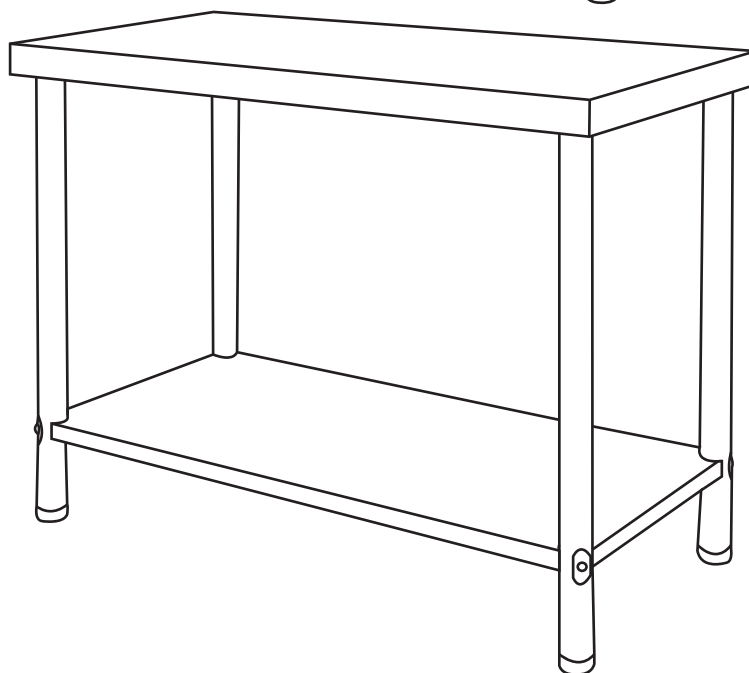

Kundenbetreuung WilTec Wildanger Technik GmbH
e-mail: service@WilTec.info
Tel:++ +49 2403 55592-0

© by WilTec Wildanger Technik GmbH

<http://www.WilTec.de>

<http://www.aoyue.eu>

<http://www.teichtip.de>