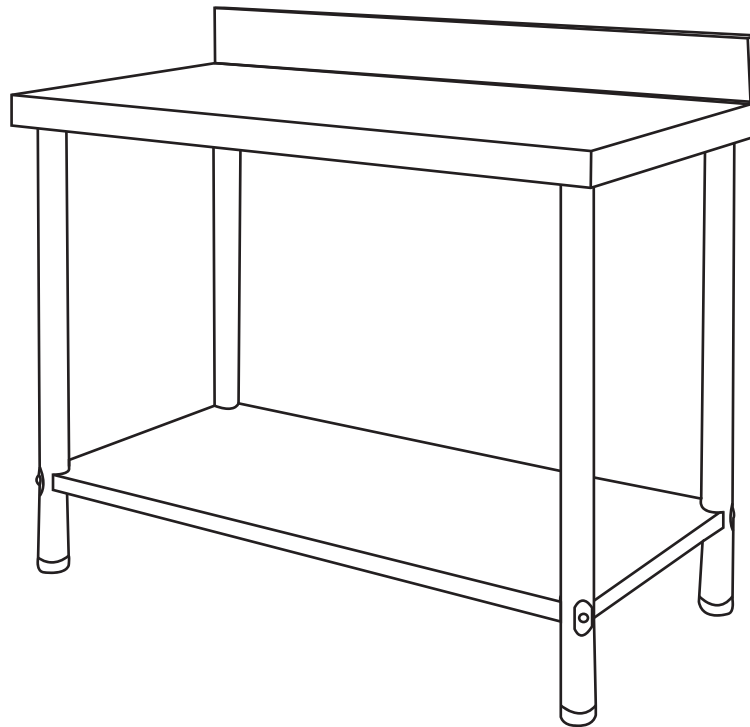

Kundenbetreuung WilTec Wildanger Technik GmbH
e-mail: service@WilTec.info
Tel:++ +49 2403 55592-0

© by WilTec Wildanger Technik GmbH

<http://www.WilTec.de>

<http://www.aoyue.eu>

<http://www.teichtip.de>