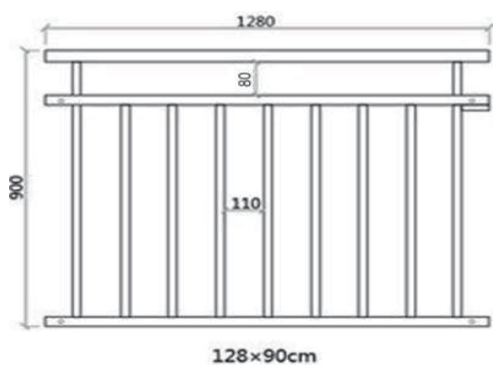

Kundenbetreuung WilTec Wildanger Technik GmbH
e-mail: service@WilTec.info
Tel:++ +49 2403 55592-0

BALCONY RAILING INSTALLATION MANUAL

© by WilTec Wildanger Technik GmbH

<http://www.WilTec.de>

<http://www.aoyue.eu>

<http://www.teichtip.de>