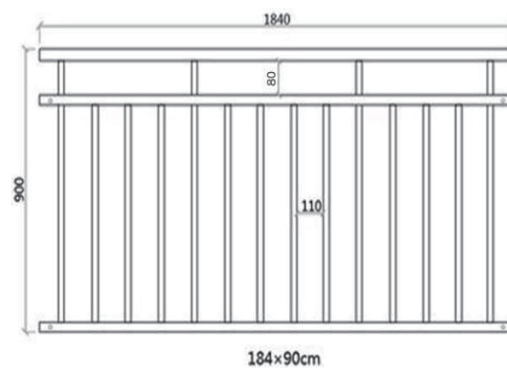

Kundenbetreuung WilTec Wildanger Technik GmbH
e-mail: service@WilTec.info
Tel:++ +49 2403 55592-0

BALCONY RAILING INSTALLATION MANUAL

© by WilTec Wildanger Technik GmbH

<http://www.WilTec.de>

<http://www.aoyue.eu>

<http://www.teichtip.de>