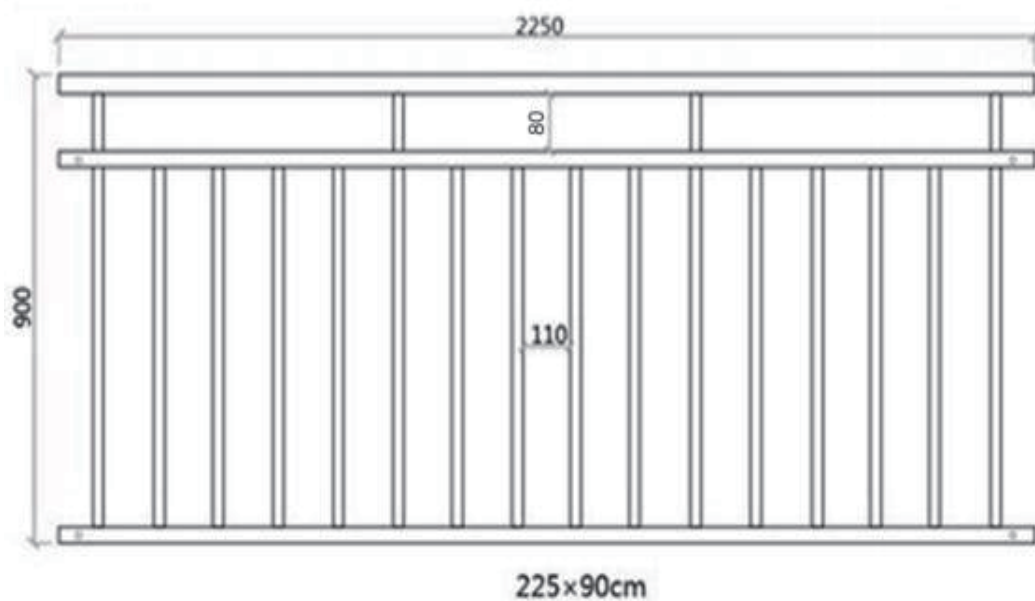

Kundenbetreuung WilTec Wildanger Technik GmbH
e-mail: service@WilTec.info
Tel:++ +49 2403 55592-0

BALCONY RAILING INSTALLATION MANUAL

© by WilTec Wildanger Technik GmbH

<http://www.WilTec.de>

<http://www.aoyue.eu>

<http://www.teichtip.de>