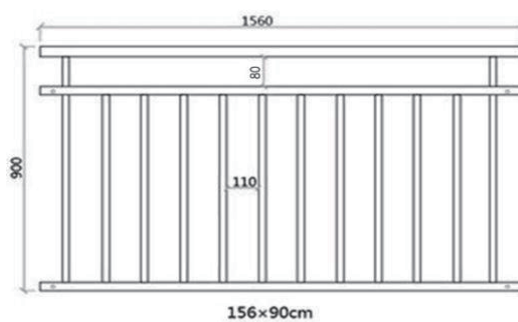

Kundenbetreuung WilTec Wildanger Technik GmbH
e-mail: service@WilTec.info
Tel:++ +49 2403 55592-0

BALCONY RAILING INSTALLATION MANUAL

© by WilTec Wildanger Technik GmbH

<http://www.WilTec.de>

<http://www.aoyue.eu>

<http://www.teichtip.de>