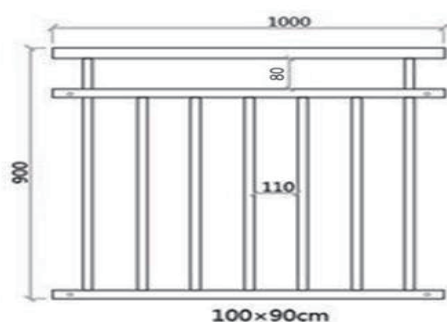

Kundenbetreuung WilTec Wildanger Technik GmbH
e-mail: service@WilTec.info
Tel:++ +49 2403 55592-0

BALCONY RAILING INSTALLATION MANUAL

© by WilTec Wildanger Technik GmbH

<http://www.WilTec.de>

<http://www.aoyue.eu>

<http://www.teichtip.de>