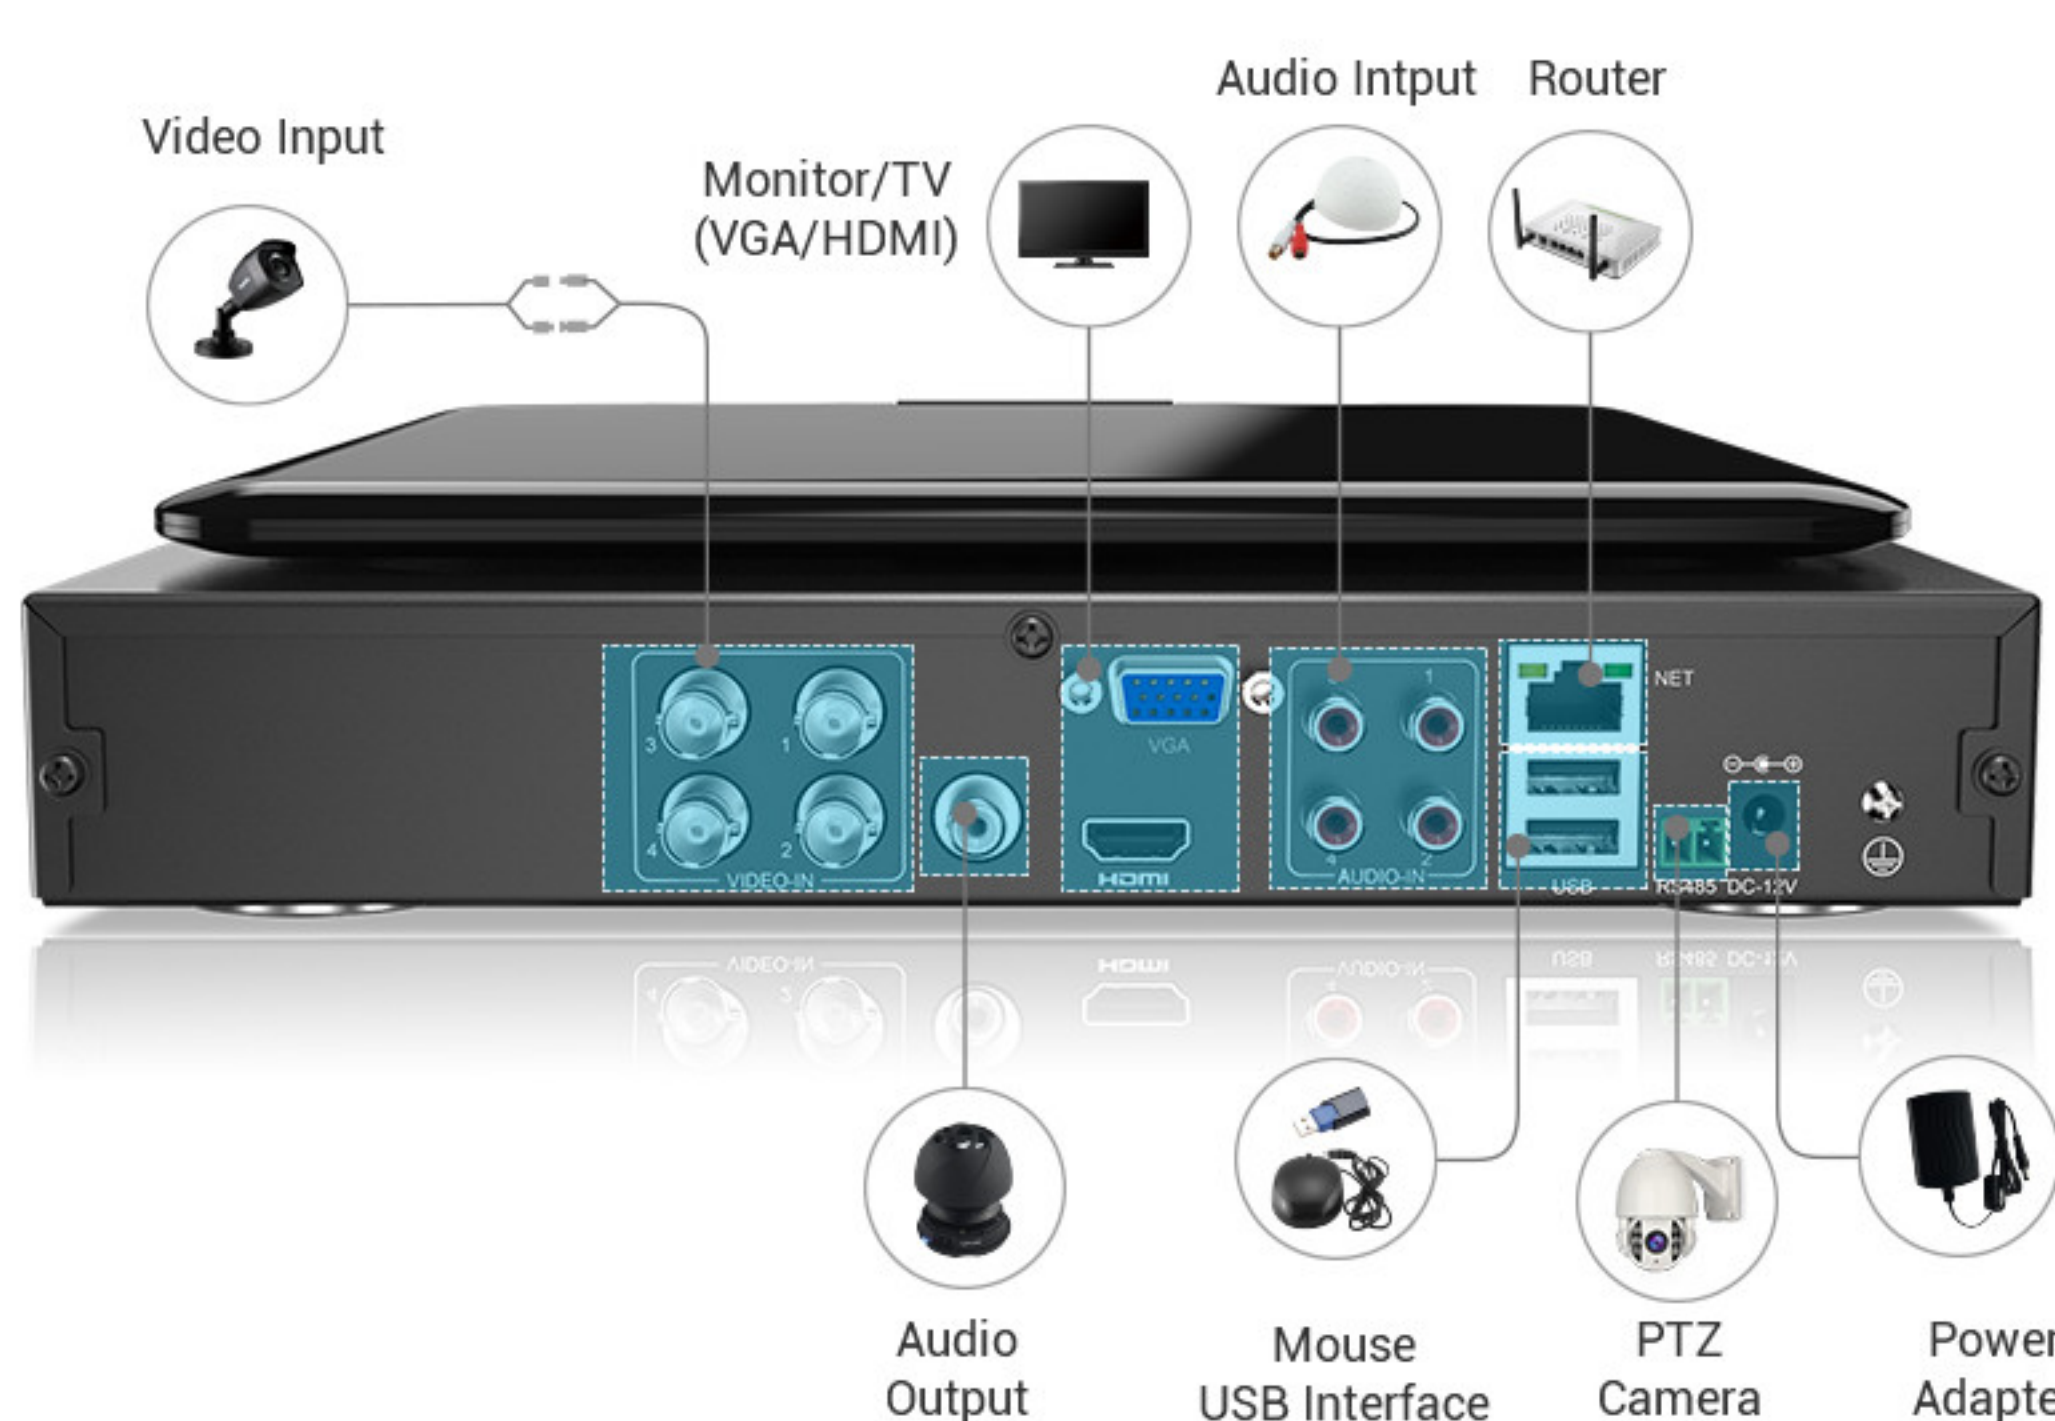

HIGH PERFORMANCE 5IN1 DVR

Powerful DVR supports AHD, TVI, CVI, CVBS as well as IP cameras, thus you can make full use of your old cameras or brand new cameras to cover every corner in your house.

Easy to Install and Operate

With a flexible and easily adjustable 3-axis function, you can adjust the camera lens freely to any desired angle and capture a perfect view of the given area.

SPECIFICATION

VIDEO & AUDIO

Video Compression	H.264
Video Input	4CH BNC
Video Output	HDMI and VGA Up to 1080P
Audio Input/Output	4/1 RCA
Analog HD Recording Resolution	1080N(960x1080)@30fps 720P(1280x720)@30fps
Analog HD Playback Resolution	1080N(960x1080)@30fps 720P(1280x720)@30fps
IPC Recording Resolution	Up to 2M(1920x1080)@30fps
IPC Playback Resolution	Up to 2M(1920x1080)@30fps
Max Playback Channel	4CH
Onvif Version	2.4

EXTERNAL INTERFACE

Network interface	RJ45x1(10/100M)
BNC Output	Yes
Alarm Input/Output	4/1
RS485	Yes
USB	USB2.0x3

HARD DRIVE

HDD	1 SATA interface
HDD Capacity	Up to 4TB capacity(3.5 inches)

GENERAL

Operating Power	DC12V
Housing	Metal for mainpart
Power Consumption	15W(without HDD)
Working Temperature	14 °F~140 °F /-0 °C~60 °C
Dimensions(W x H x D)	11" x 9.8" x 2.4" / 280x248x60mm
DVR Weight	3.05lbs / 1.38Kg(without HDD)

General

Housing	Metal+Plastic
Color	Black
Operating Power	DC12V
Operating Temperature	-40 °F – 140 °F /-40 °C – 60 °C
Indoor/Outdoor	Indoor/Outdoor
Weatherproof Rating	IP66
Dimension (L x W x H)	3.38" x 2.67" x 2.67" / 85.4 x 76.12 x 76.12mm
Weight	0.33lbs / 150g