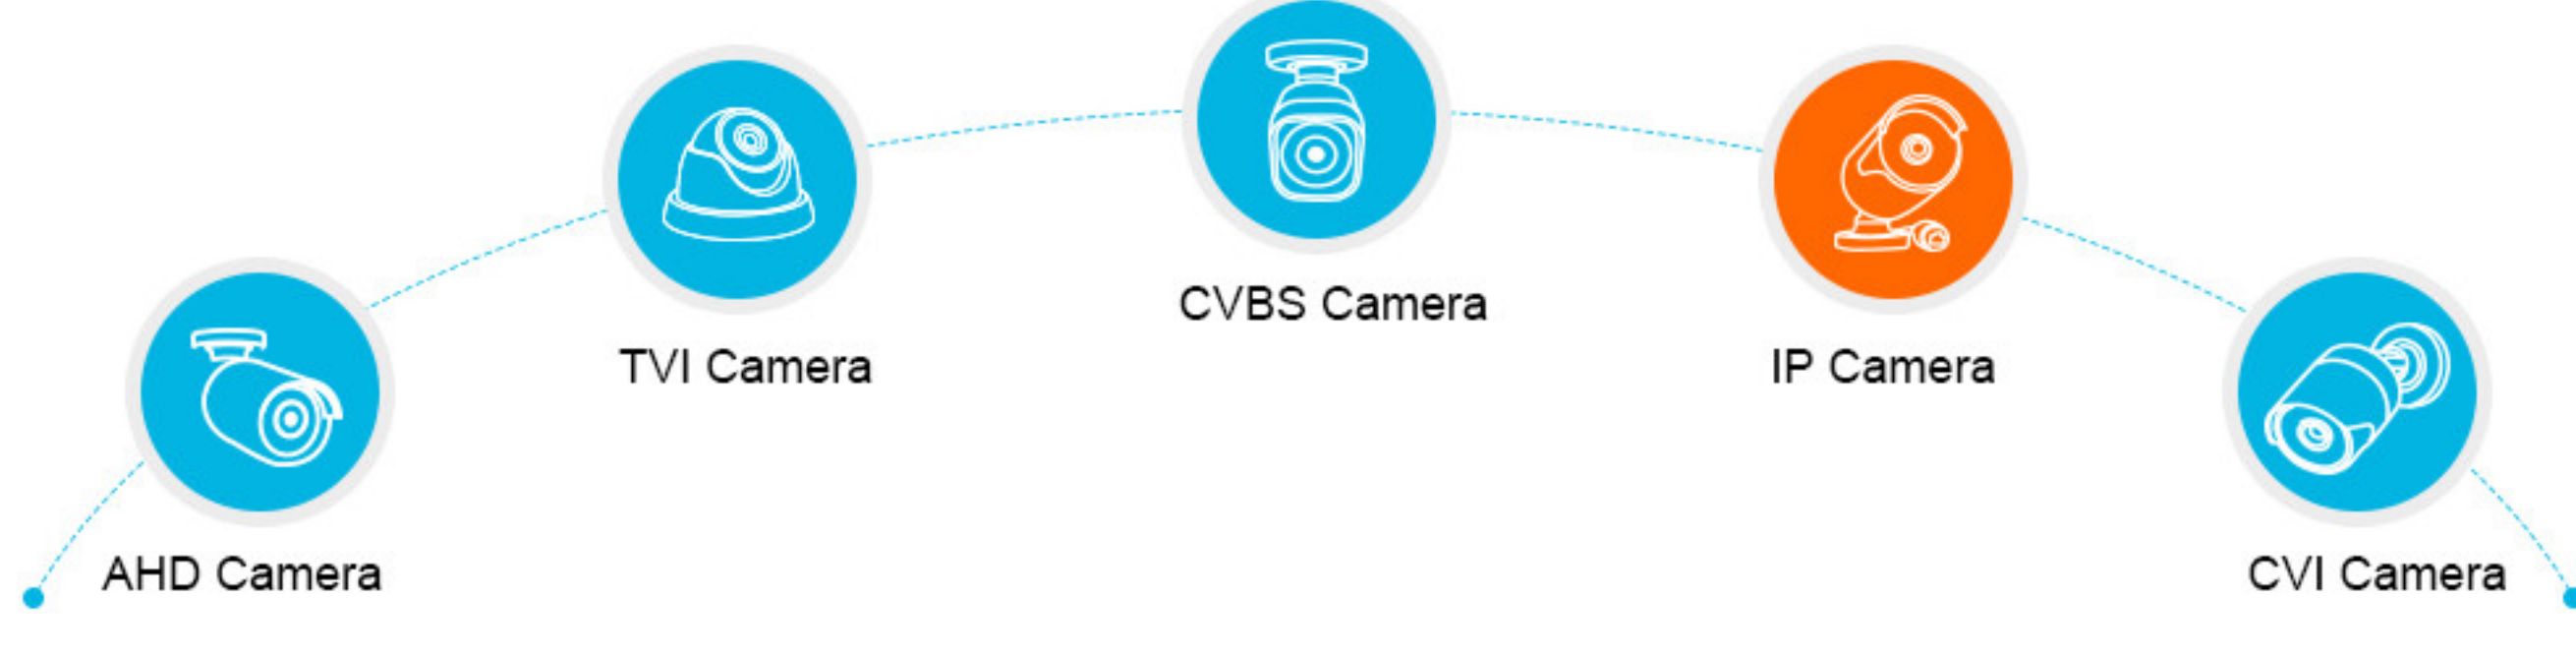

HIGH PERFORMANCE 5IN1 DVR

Powerful DVR supports AHD, TVI, CVI, CVBS as well as IP cameras, thus you can make full use of your old cameras or brand new cameras to cover every corner in your house.

Easy to Install and Operate

With a flexible and easily adjustable 3-axis function, you can adjust the camera lens freely to any desired angle and capture a perfect view of the given area.

SPECIFICATION

VIDEO & AUDIO

Video Compression	H.264
Video Input	4CH BNC
Video Output	HDMI and VGA Up to 1080P
Audio Input/Output	4/1 RCA
Analog HD Recording Resolution	1080N(960x1080)@30fps 720P(1280x720)@30fps
Analog HD Playback Resolution	1080N(960x1080)@30fps 720P(1280x720)@30fps
IPC Recording Resolution	Up to 2M(1920x1080)@30fps
IPC Playback Resolution	Up to 2M(1920x1080)@30fps
Max Playback Channel	4CH
Onvif Version	2.4

SPECIFICATION

Camera

Video Resolution	HD1080P (1920x1080@30fps)
Signal system	PAL / NTSC
Image sensor	1/4" Progressive Scan CMOS
Lens	3.6mm
Min.Illumination	0.02Lux@ (F1.2 AGC ON), 0Lux with IR on
Angle of View	80.7°
Number of Infra-Red LEDs	1
Night Vision Distance	Up to 100ft / 30m
DNR	DNR
Wide Dynamic Range	Digital WDR
IR Cut Filter	Yes
Video Output	HD BNCx1

General

Housing	Metal+Plastic
Color	Black
Operating Power	DC12V
Operating Temperature	-40 °F – 140 °F /-40 °C – 60 °C
Indoor/Outdoor	Indoor/Outdoor
Weatherproof Rating	IP66
Dimension (L x W x H)	3.38" x 2.67" x 2.67" / 85.4 x 76.12 x 76.12mm
Weight	0.33lbs / 150g