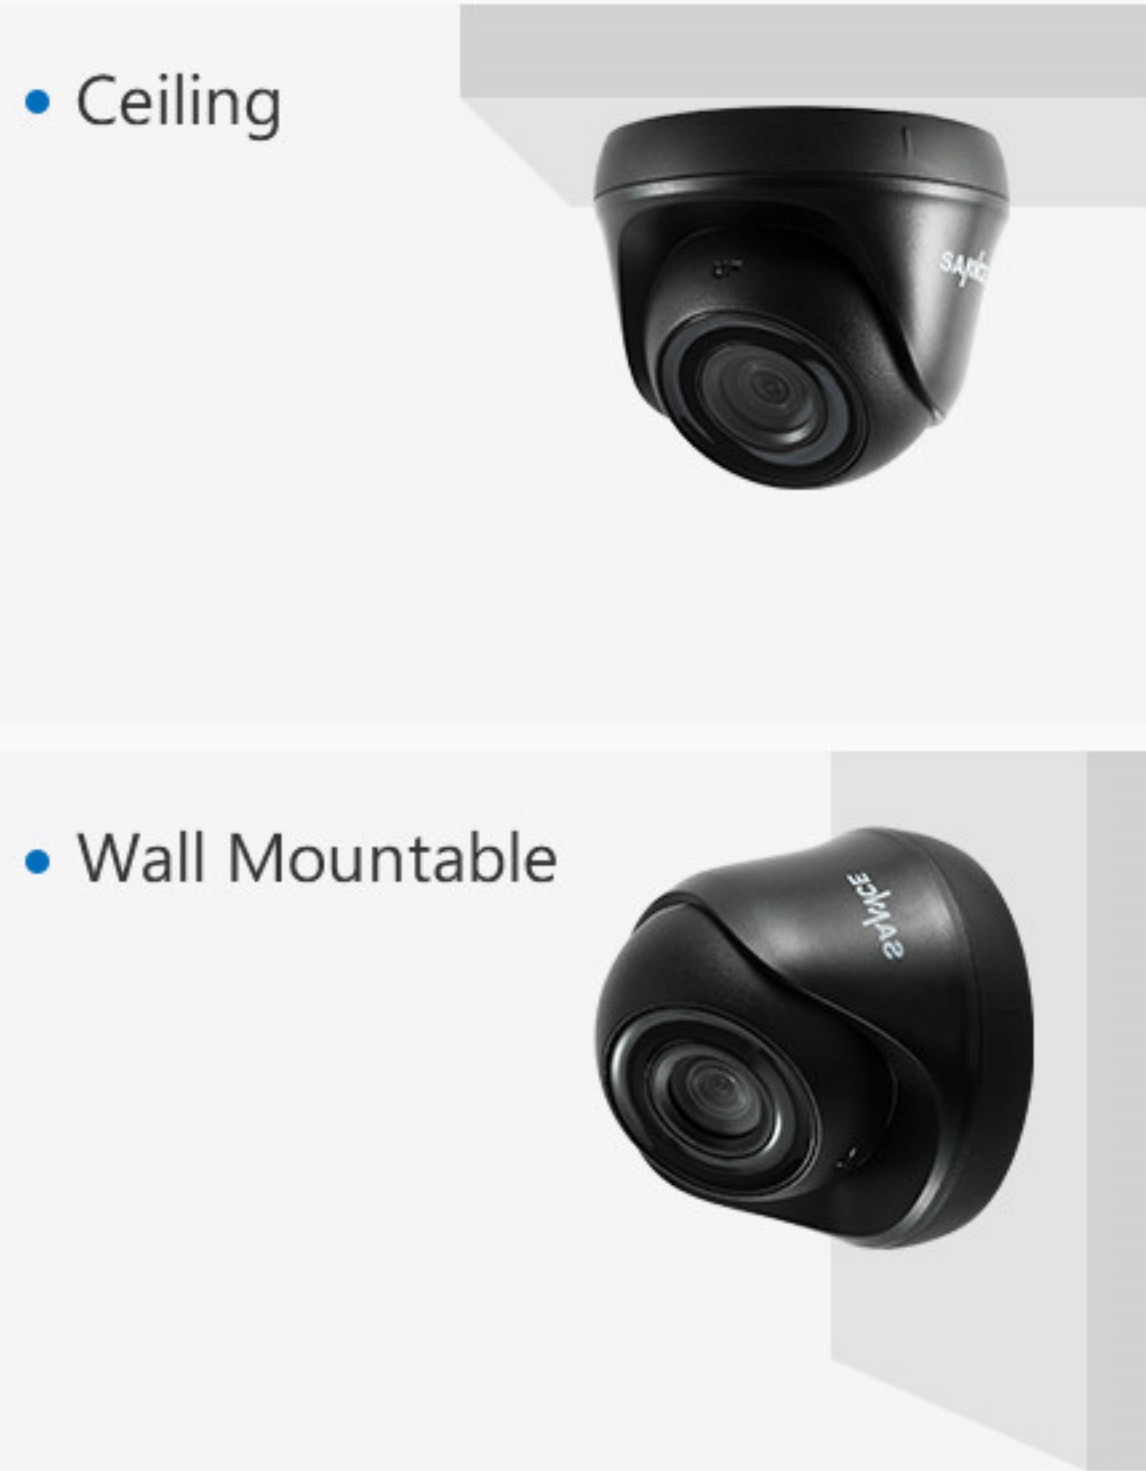

HIGH PERFORMANCE 5IN1 DVR

Powerful DVR supports AHD, TVI, CVI, CVBS as well as IP cameras, thus you can make full use of your old cameras or brand new cameras to cover every corner in your house.

Easy to Install and Operate

With a flexible and easily adjustable 3-axis function, you can adjust the camera lens freely to any desired angle and capture a perfect view of the given area.

SPECIFICATION

VIDEO & AUDIO

Video Compression	H.264
Video Input	4CH BNC
Video Output	HDMI and VGA Up to 1080P
Audio Input/Output	4/1 RCA
Analog HD Recording Resolution	1080N(960x1080)@30fps 720P(1280x720)@30fps
Analog HD Playback Resolution	1080N(960x1080)@30fps 720P(1280x720)@30fps
IPC Recording Resolution	Up to 2M(1920x1080)@30fps
IPC Playback Resolution	Up to 2M(1920x1080)@30fps
Max Playback Channel	4CH
Onvif Version	2.4

General

Housing	Metal+Plastic
Color	Black
Operating Power	DC12V
Operating Temperature	-40 °F – 140 °F /-40 °C – 60 °C
Indoor/Outdoor	Indoor/Outdoor
Weatherproof Rating	IP66
Dimension (L x W x H)	3.38" x 2.67" x 2.67" / 85.4 x 76.12 x 76.12mm
Weight	0.33lbs / 150g