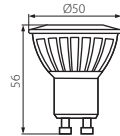

TEDI MAX LED GU10-WW