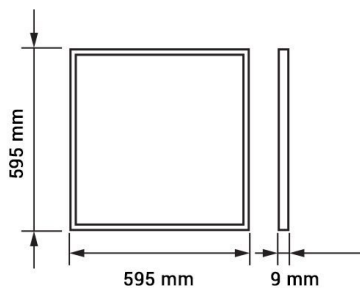

LED Panel 60x60

Puissance

48W

Couleur lumière

Warm
White
(WW)

CE

RoHS

Spécifications techniques

Numéro de catalogue	DL2369
Beam angle	120°
Brand	Optonica
Catalogue number	DL2369
Color Code	828

Color Designation	Warm White (WW)
Correlated Color Temperature	2800K
Dimmable	No
EAN Code	3800156623699
Energy Consumption	48 kWh/1000h
Energy Efficiency Label	A+
Flux	3840 lm
FLUX per watt	80lm/W
Input voltage	AC175-265V
Instant On	0.2s
IP	20
Life span	25 000 Hours
Lumen maintenance at end of service life	70%
Material	Aluminium
Mercury Free	Yes
On/Off Cycles	100 000x
Operating Frequency	50-60Hz
Power	48W
Power Factor	0.9
Ra ≥	80
Items per box	6
Items per pack	2
Size of Box	640x150x635 mm
Size of package	620x610x45 mm
Size of product	595x595x9 mm
Temperature	-30°C / +50°C
Warranty	2 Years
Wattage Equivalent	384W
Weight of Product	4.160 kg.