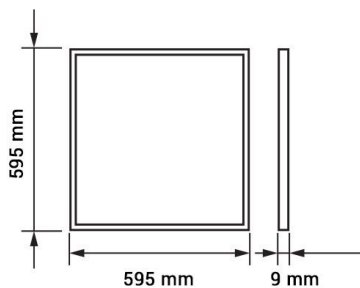

LED Panel 60x60 120lm/W

Puissance

40W

Couleur lumière

Neutral
White
(NW)

CE

RoHS

Spécifications techniques

Numéro de catalogue	DL2727
Beam angle	120°
Brand	Optonica
Catalogue number	DL2727
Color Code	845

Color Designation	Neutral White (NW)
Correlated Color Temperature	4500K
Dimmable	No
EAN Code	3800156627277
Energy Consumption	40 kWh/1000h
Energy Efficiency Label	A+
Flux	4800 lm
FLUX per watt	120lm/W
Input voltage	AC175-265V
Instant On	0.2s
IP	20
Items per box	6
Items per pack	1
Life span	25 000 Hours
Lumen maintenance at end of service life	70%
Material	Aluminium
Mercury Free	Yes
On/Off Cycles	100 000x
Operating Frequency	50-60Hz
Power	40W
Power Factor	0.9
Ra ≥	80
Size of Box	635x205x640 mm
Size of package	610x620x30 mm
Size of product	595x595x9 mm
Temperature	-30°C / +50°C
UGR	<19
Warranty	5 Years
Wattage Equivalent	320W
Weight of Product	2.600 kg.