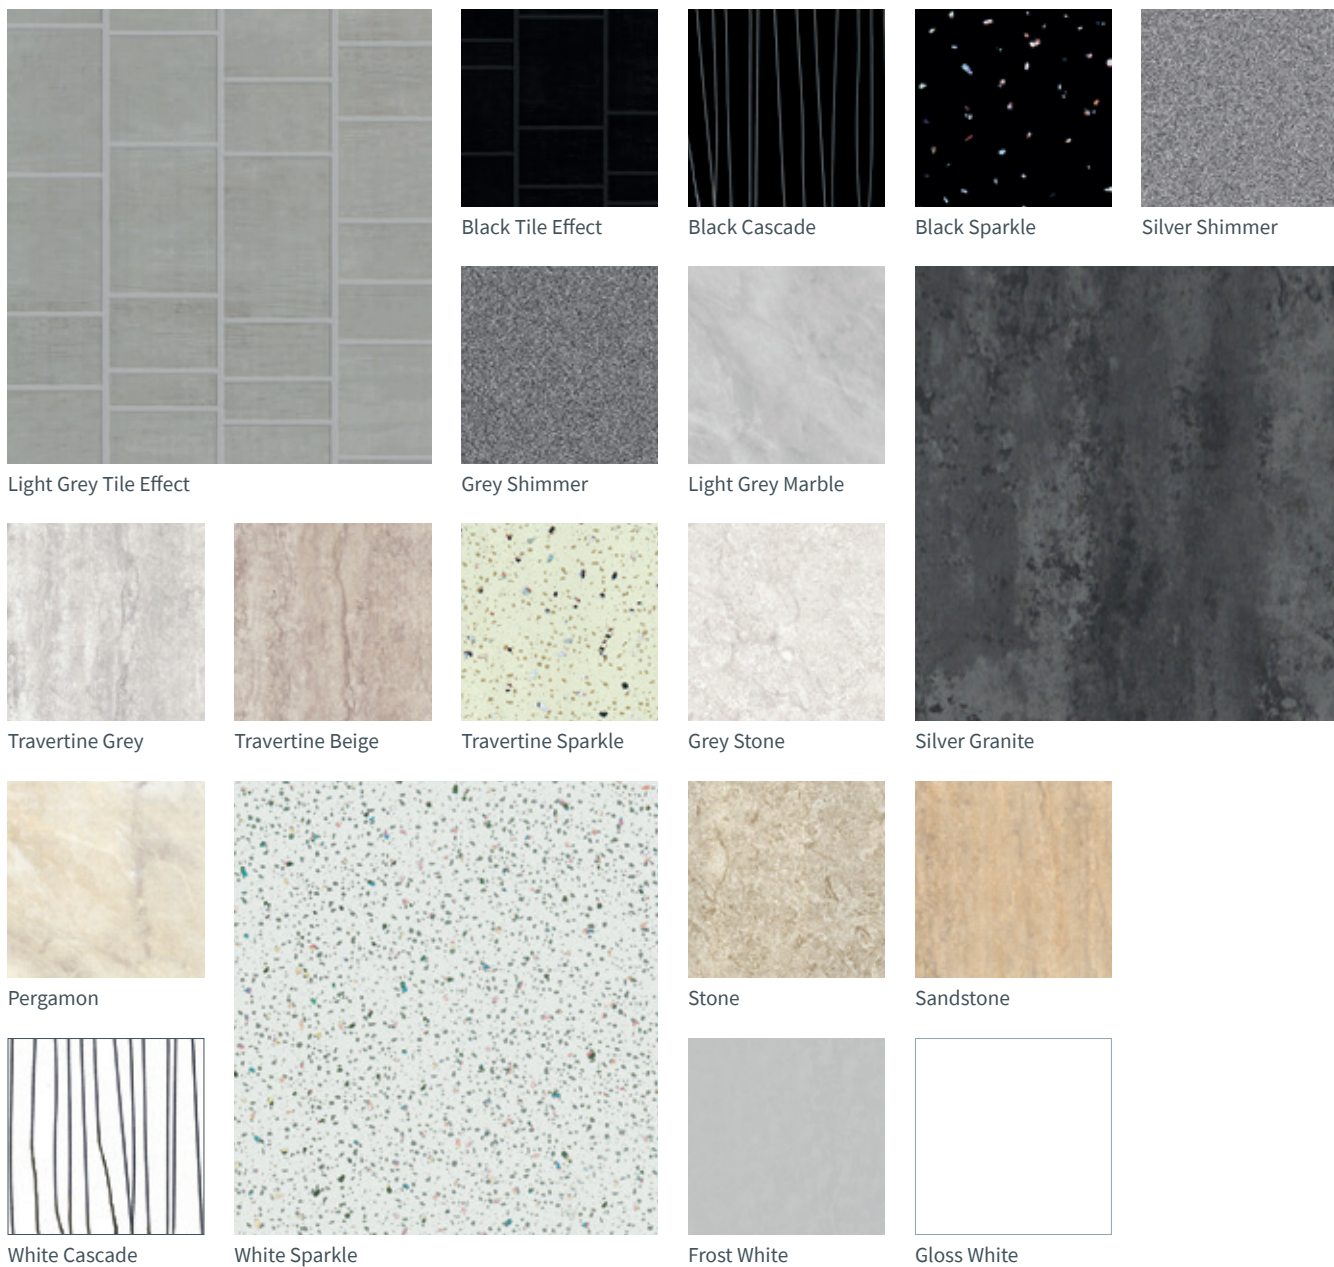

Available in a wide variety of colour and pattern options, AquaBord T&G panels enable you to create striking visual effects that will transform your bathroom.

Panel Specification

Each panel is 1 metre wide, 2.4 metres long and 10mm thick.

Panels are lightweight uPVC with a watertight tongue and groove joint. Panels should be fixed to a flat, solid surface using high-grab adhesive, 2 per panel.

A comprehensive range of trims is available in a wide range of colours and finishes. Please see back cover.