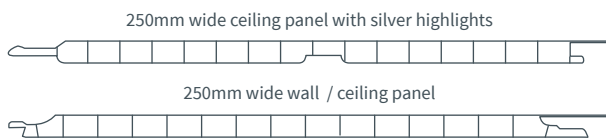

The AquaClad range features a wide choice of contemporary colours and patterns enabling you to create striking visual effects making your home as individual as you are.

AquaClad panels are 250mm wide, available in 2.6m or 3m lengths*, 8mm thick and supplied in packs of 4 or 5. Just like all our products, AquaClad wall and ceiling panels are quick and easy to install providing a seamless professional finish.