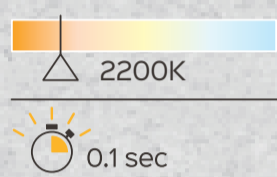

100X100X160MM

LED FILAMENT G95
45W = **5W** **380LM**

G95 E27 5W 380Lm
2200K Smoke Dimmable
02101

Re-order? Go to
www.luedd.com
and use article number 02101

380
LUMEN
45W = **5WATT**
230VOLT

>20000X

LED FILAMENT G95
5WATT 380LUMEN

G
BEAM ANGLE 360°
45W = **5WATT**
2200K
E27
CRI>80

8 718881 069369

✓ **RoHS**